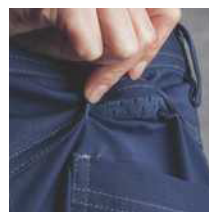

Air Vents with Mesh