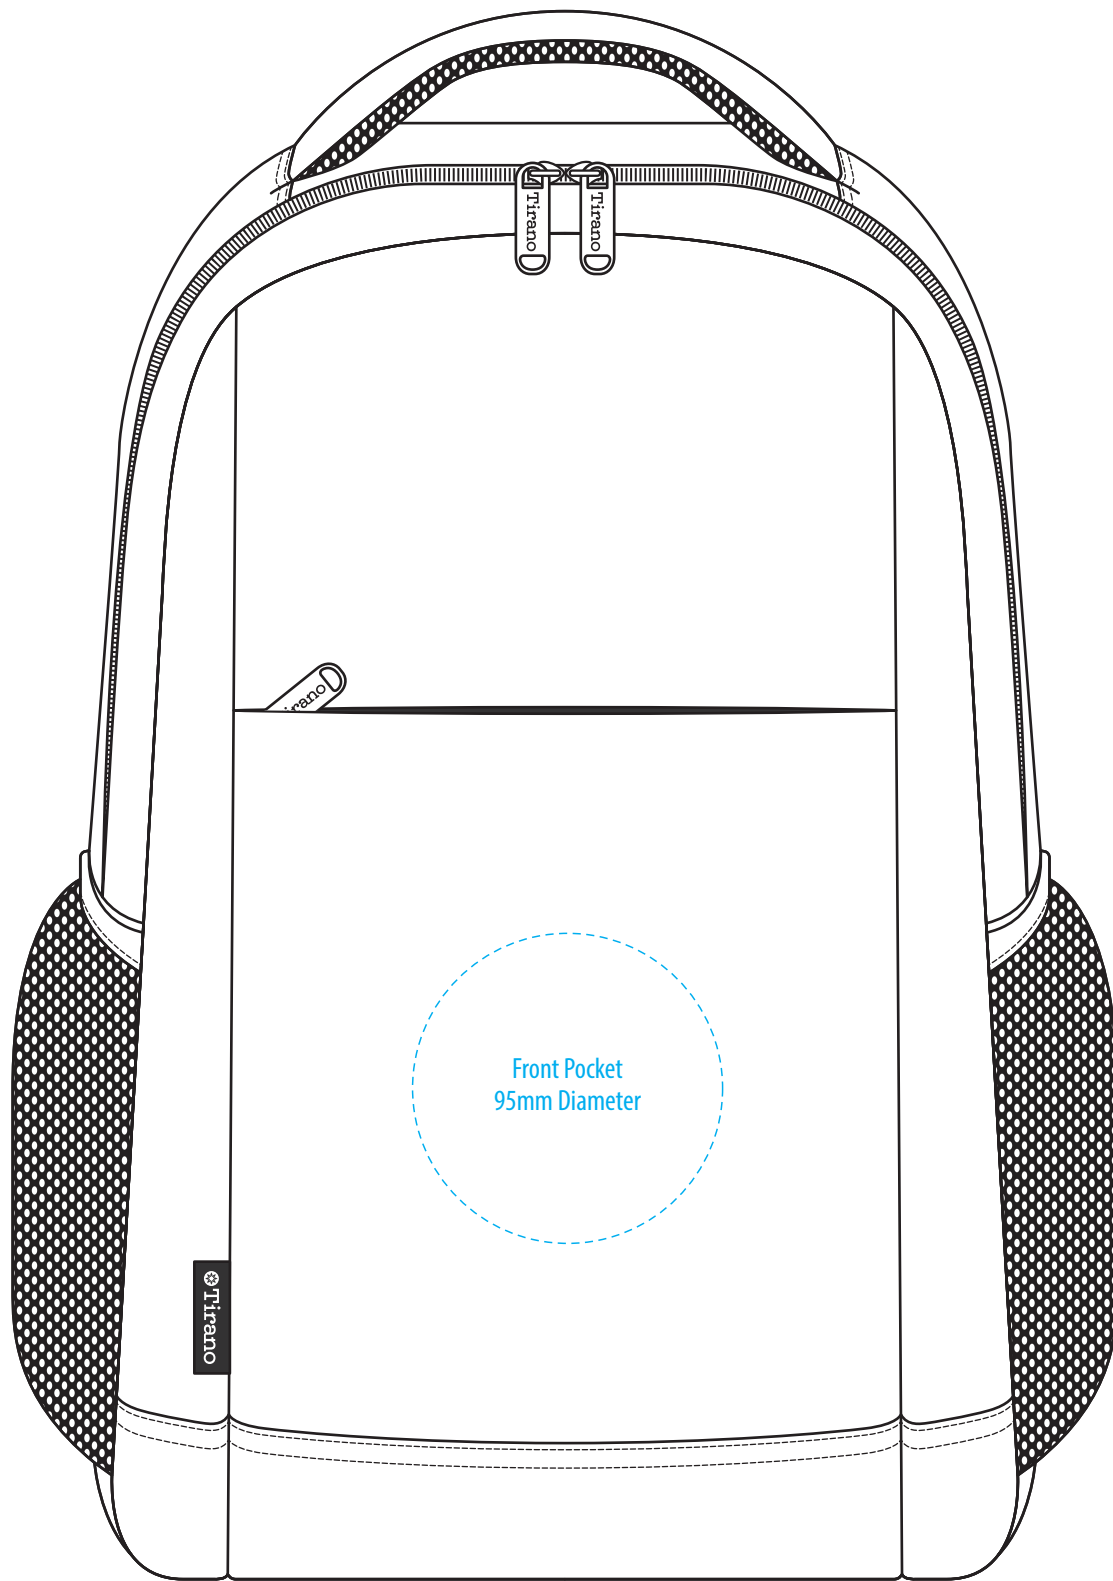

TR1467

CARBON

MONACO BLUE

FRONT

COLOUR

TR1467

NOTE:

The maximum decoration area is a guide only and is greatly dependant on the logo shape.

NOTE:

The maximum decoration area is a guide only and is greatly dependant on the logo shape.

Top Pocket
120mm W x 70mm H

Front Pocket
160mm W x 160mm H

FRONT

PRINT