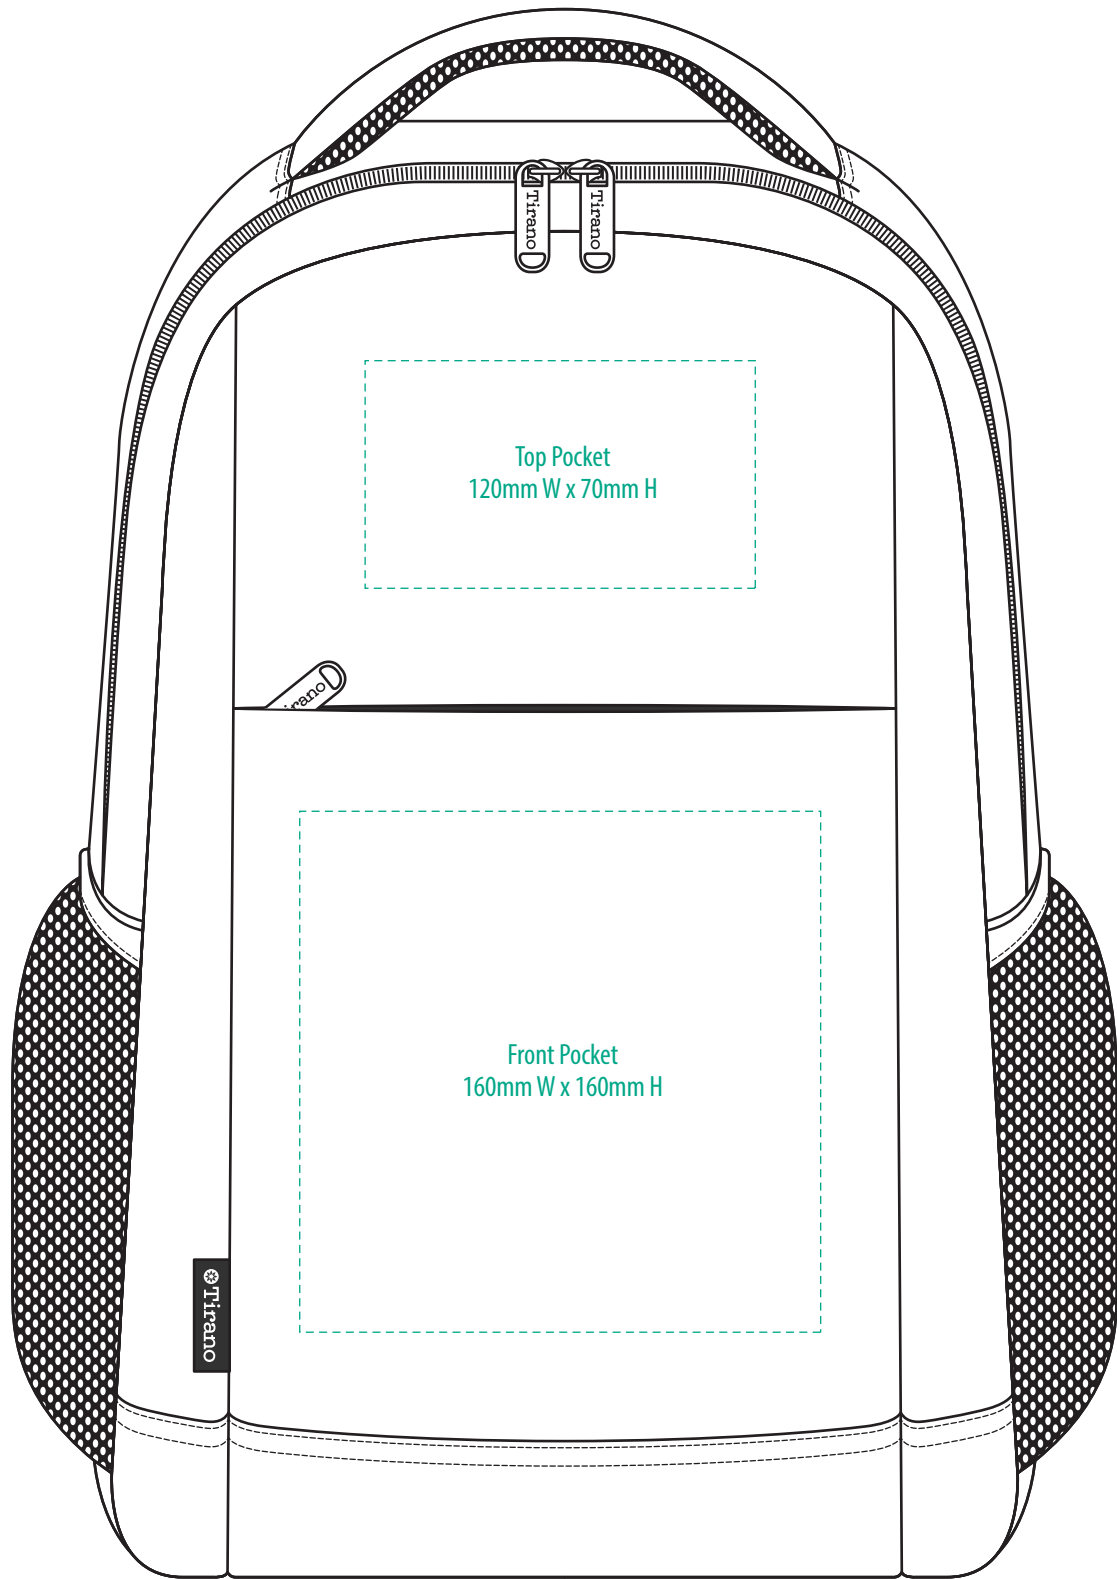

FRONT

EMBROIDERY / SUPASUB / SUPAETCH / SUPAFLEX AREA

TR1467

NOTE:

The maximum decoration area is a guide only and is greatly dependant on the logo shape.

FRONT

SUPACLOUR

TR1467

NOTE:

The maximum decoration area is a guide only and is greatly dependant on the logo shape.

Top Pocket
120mm W x 70mm H

Front Pocket
160mm W x 160mm H

FRONT

PRINT