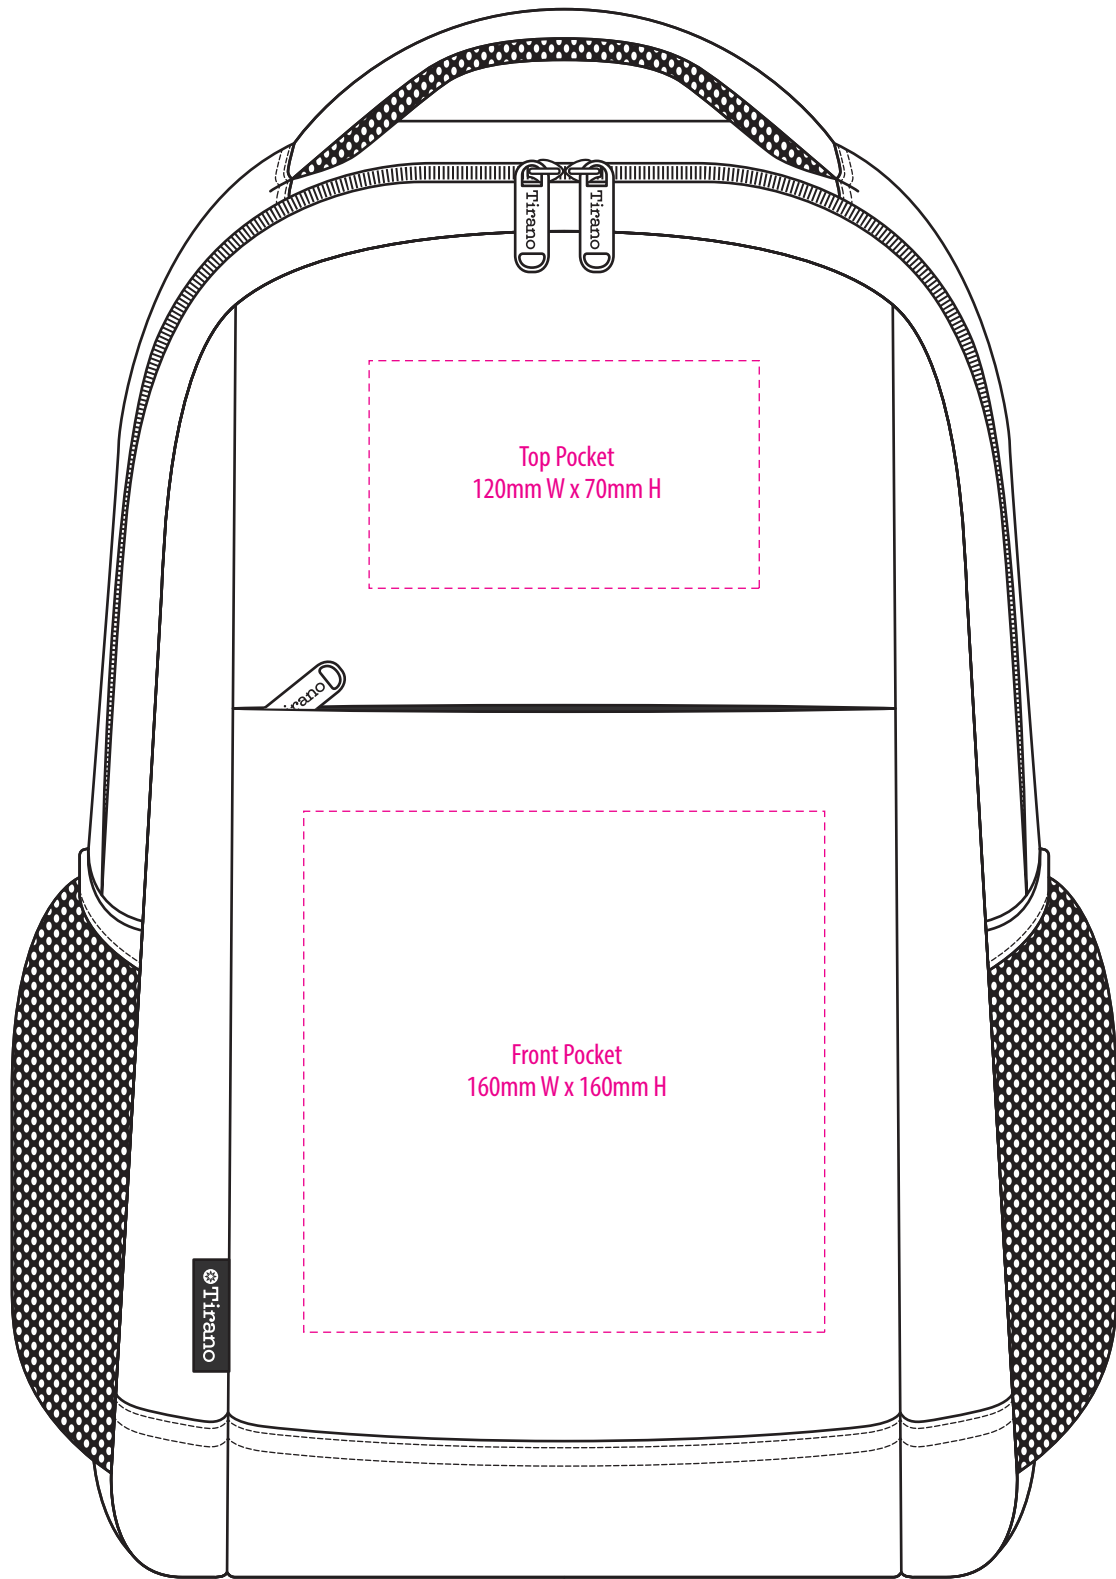

TR1467

CARBON

MONACO BLUE

FRONT

COLOUR

TR1467

NOTE:

The maximum decoration area is a guide only and is greatly dependant on the logo shape.

FRONT

EMBROIDERY / SUPASUB / SUPAETCH / SUPAFLEX AREA

TR1467

NOTE:

The maximum decoration area is a guide only and is greatly dependant on the logo shape.

FRONT

SUPACLOUR

TR1467

NOTE:

The maximum decoration area is a guide only and is greatly dependant on the logo shape.

Top Pocket
120mm W x 70mm H

Front Pocket
160mm W x 160mm H

FRONT

PRINT