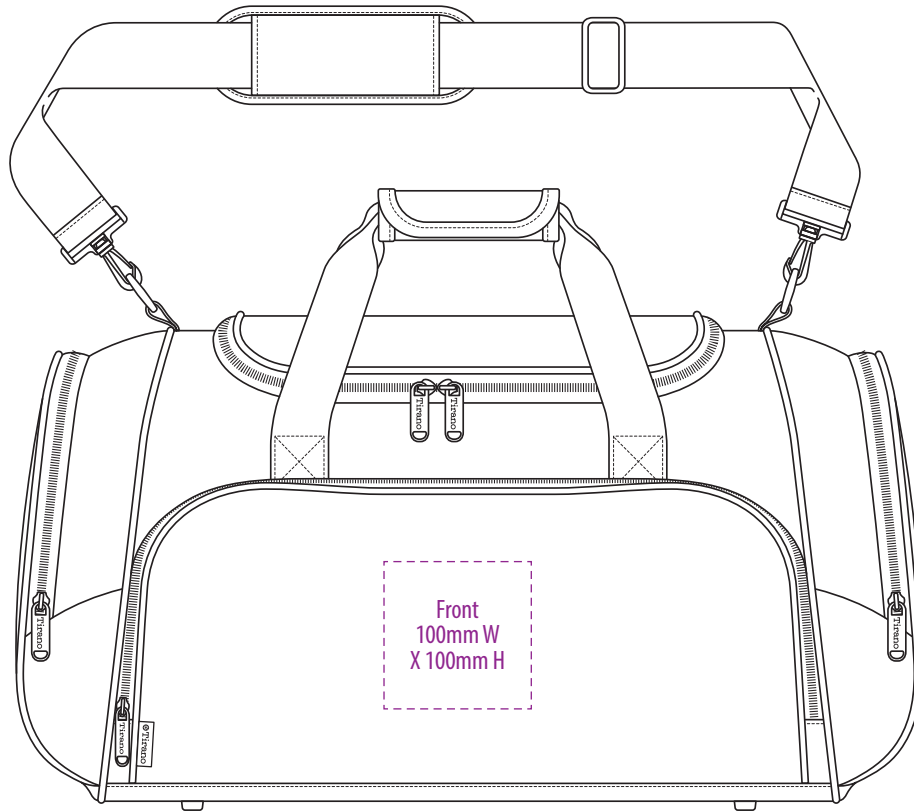

NOTE:

The maximum decoration area is a guide only and is greatly dependant on the logo shape.

FRONT

BACK

SCREENPRINT

TR1450

 Tirano

END

TOP

Front
100mm W
X 100mm H

NOTE:

The maximum decoration area is a guide only and is greatly dependant on the logo shape.

FRONT

Front
100mm W
X 100mm H

BACK

Front
100mm W
X 100mm H