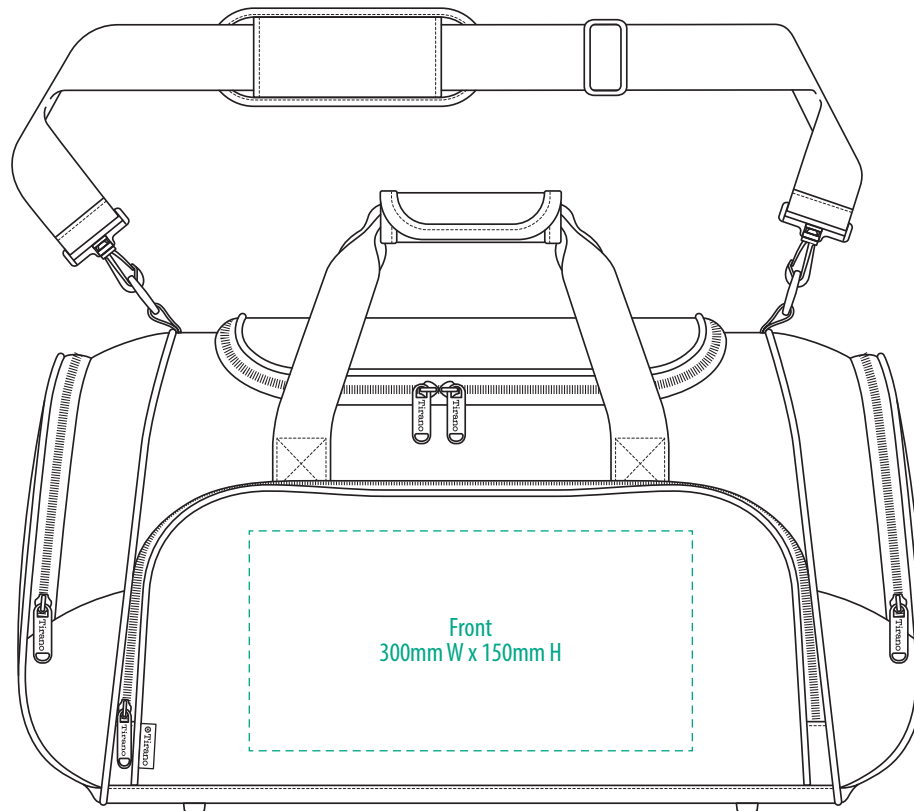

TR1450

Tirano

END

NOTE:

The maximum decoration area is a guide only and is greatly dependant on the logo shape.

FRONT

SCREENPRINT