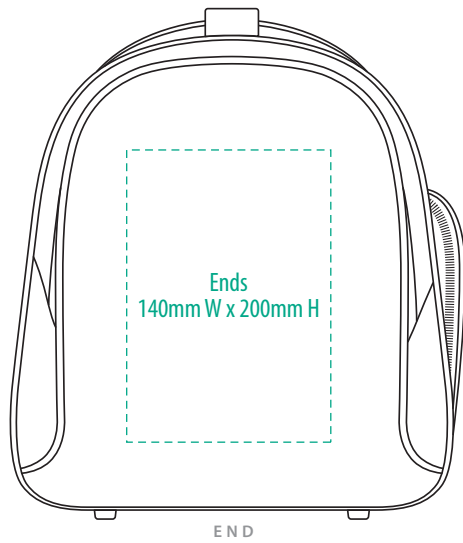

The maximum decoration area is a guide only and is greatly dependant on the logo shape.

FRONT

BACK

SUPACLOUR

TR1450

 Tirano

END

TOP

TOP

Front
100mm W
X 100mm H

NOTE:

The maximum decoration area is a guide only and is greatly dependant on the logo shape.

FRONT

Front
100mm W
X 100mm H

BACK

Front
100mm W
X 100mm H