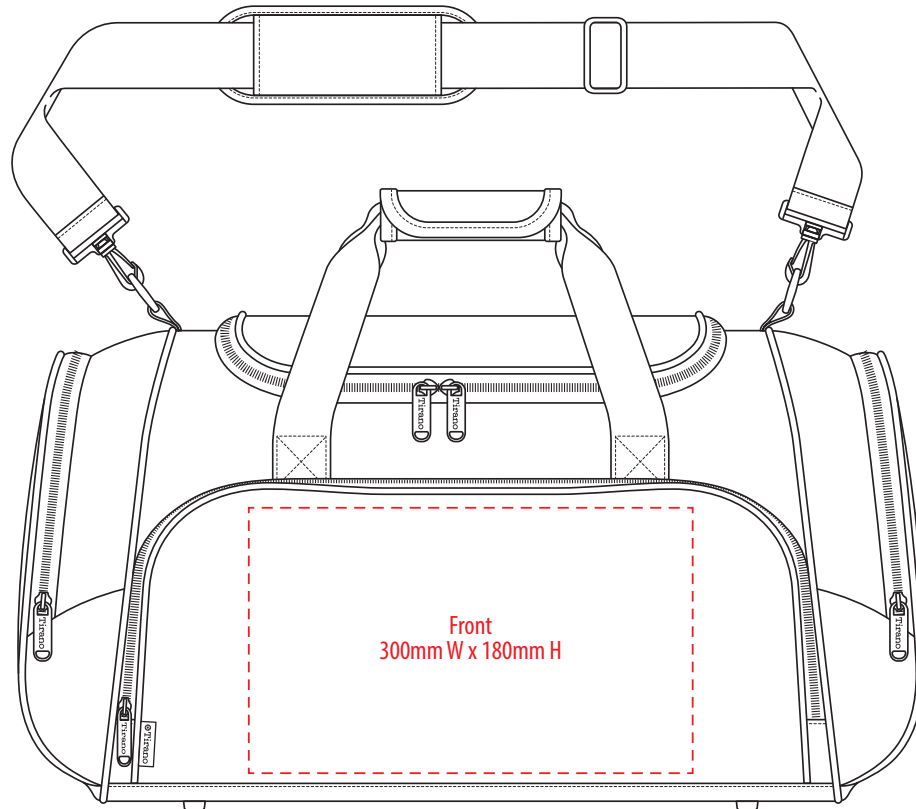

TR1450

Tirano

END

NOTE:

The maximum decoration area is a guide only and is greatly dependant on the logo shape.

FRONT

SUPACLOUR