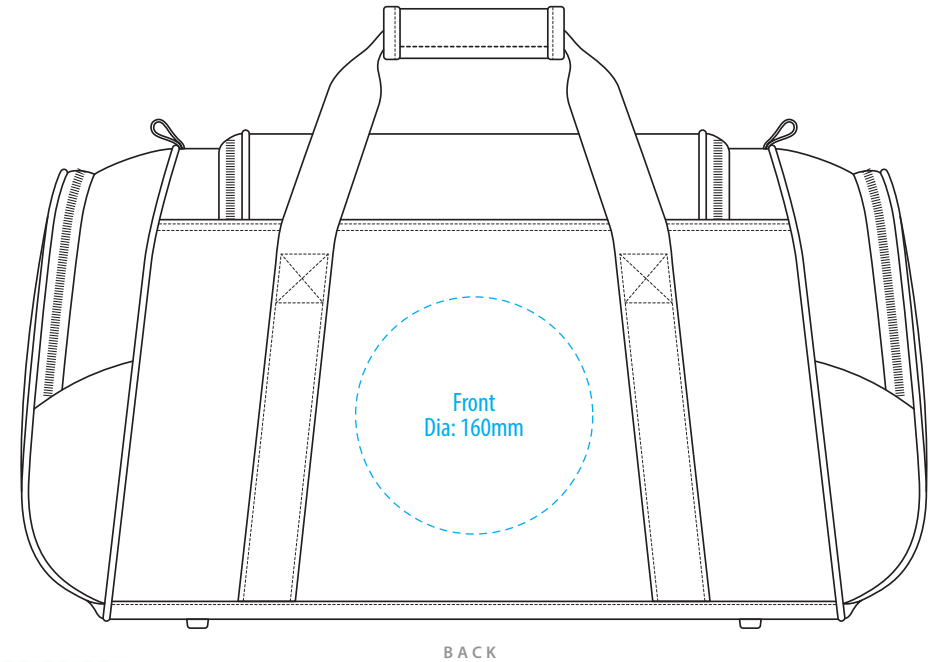

 Tirano

NOTE:
The maximum decoration area is a guide only
and is greatly dependant on the logo shape.

EMBROIDERY

TR1450

 Tirano

END

TOP

NOTE:

The maximum decoration area is a guide only and is greatly dependant on the logo shape.

FRONT

BACK

SUPACLOUR

TR1450

 Tirano

END

TOP

TOP

Front
100mm W
X 100mm H

NOTE:

The maximum decoration area is a guide only and is greatly dependant on the logo shape.

FRONT

Front
100mm W
X 100mm H

BACK

Front
100mm W
X 100mm H