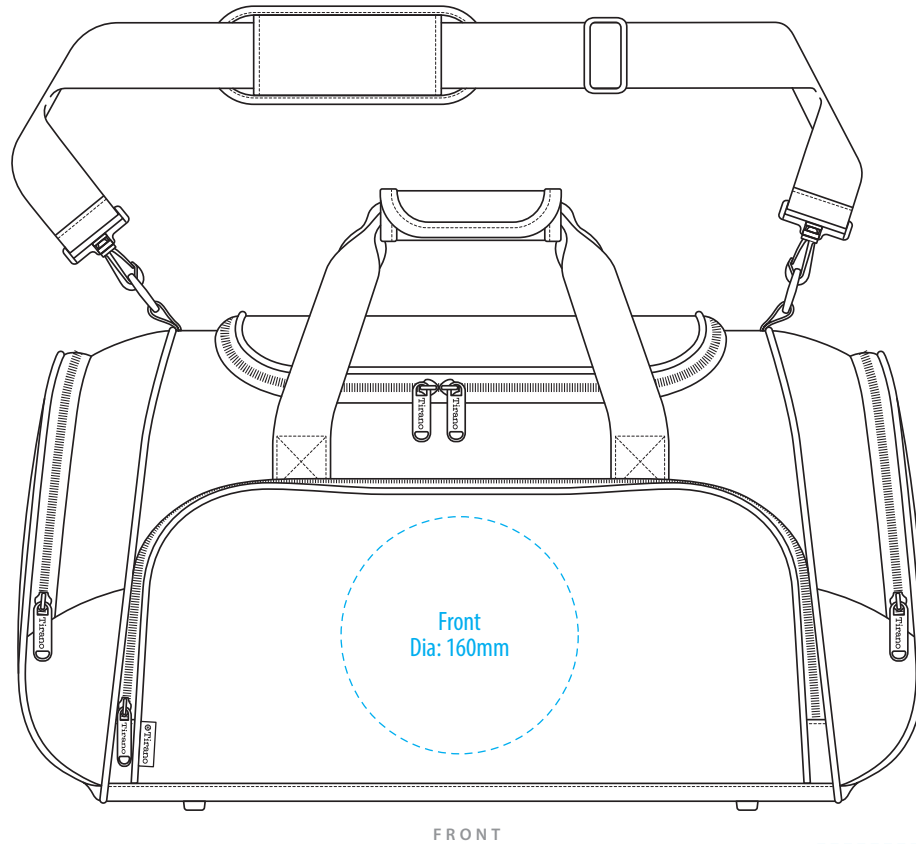

TR1450

 Tirano

END

TOP

FRONT

BACK

COLOUR

TR1450

 Tirano

NOTE:
The maximum decoration area is a guide only
and is greatly dependant on the logo shape.

EMBROIDERY

TR1450

 Tirano

END

TOP

NOTE:

TOP

Front
100mm W
X 100mm H

NOTE:

The maximum decoration area is a guide only and is greatly dependant on the logo shape.

FRONT

Front
100mm W
X 100mm H

BACK

Front
100mm W
X 100mm H