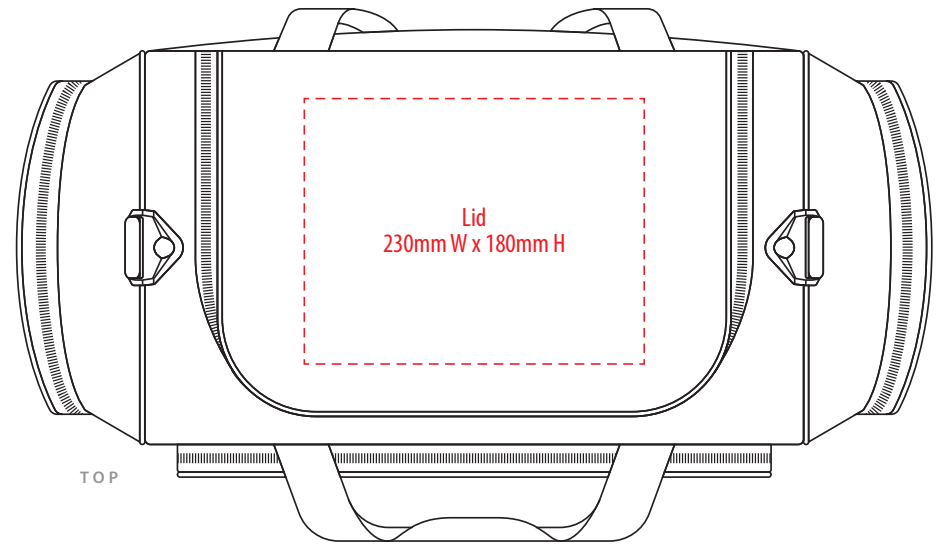

 Tirano

NOTE:
The maximum decoration area is a guide only
and is greatly dependant on the logo shape.

EMBROIDERY

TR1450

 Tirano

END

TOP

NOTE:

TOP

Front
100mm W
X 100mm H

NOTE:

The maximum decoration area is a guide only and is greatly dependant on the logo shape.

FRONT

Front
100mm W
X 100mm H

BACK

Front
100mm W
X 100mm H