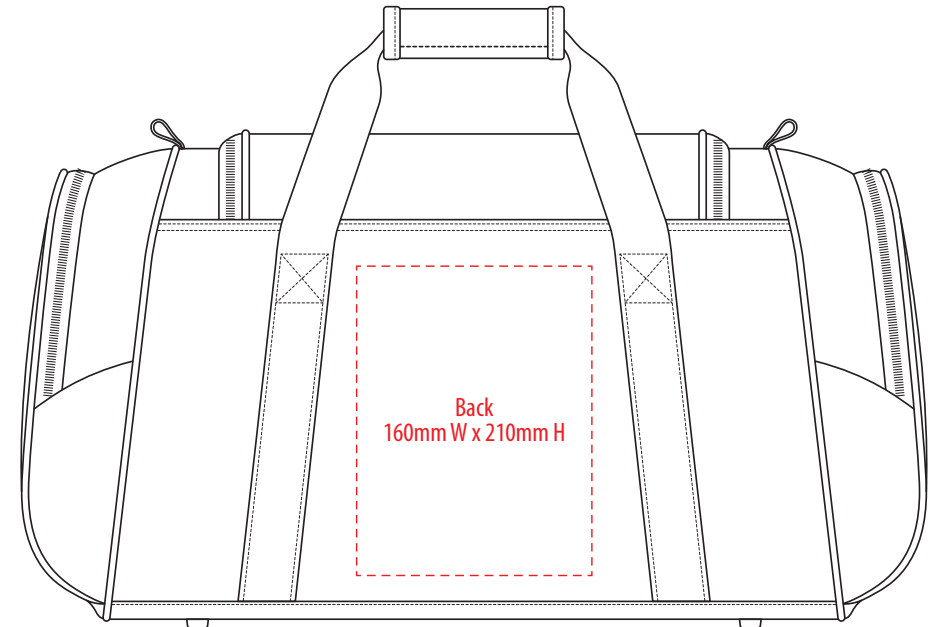

BACK

SUPACLOUR