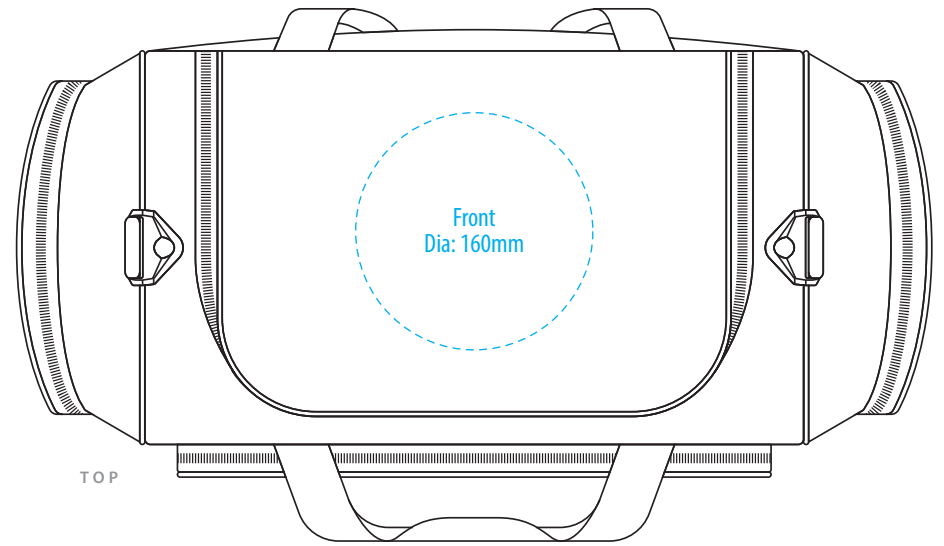

TR1450

 Tirano

END

TOP

FRONT

BACK

COLOUR

TR1450

 Tirano

NOTE:
The maximum decoration area is a guide only
and is greatly dependant on the logo shape.

EMBROIDERY

TR1450

 Tirano

END

TOP

NOTE:

The maximum decoration area is a guide only and is greatly dependant on the logo shape.

FRONT

BACK

SUPACLOUR

TR1450

 Tirano

END

TOP

TOP

Front
100mm W
X 100mm H

NOTE:

The maximum decoration area is a guide only and is greatly dependant on the logo shape.

FRONT

Front
100mm W
X 100mm H

BACK

Front
100mm W
X 100mm H