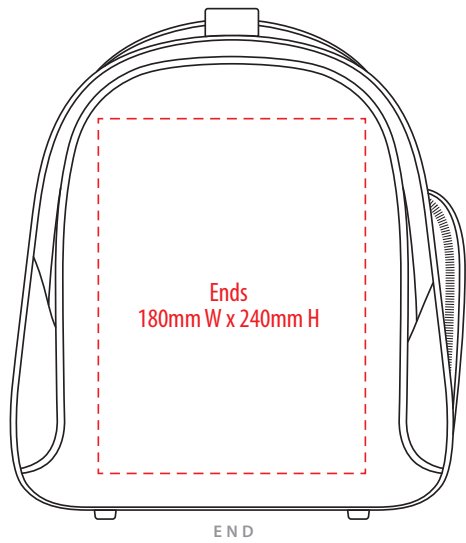

 Tirano

NOTE:
The maximum decoration area is a guide only
and is greatly dependant on the logo shape.

EMBROIDERY

TR1450

 Tirano

END

TOP

NOTE:

TOP

Front
100mm W
X 100mm H

NOTE:

The maximum decoration area is a guide only and is greatly dependant on the logo shape.

FRONT

Front
100mm W
X 100mm H

BACK

Front
100mm W
X 100mm H