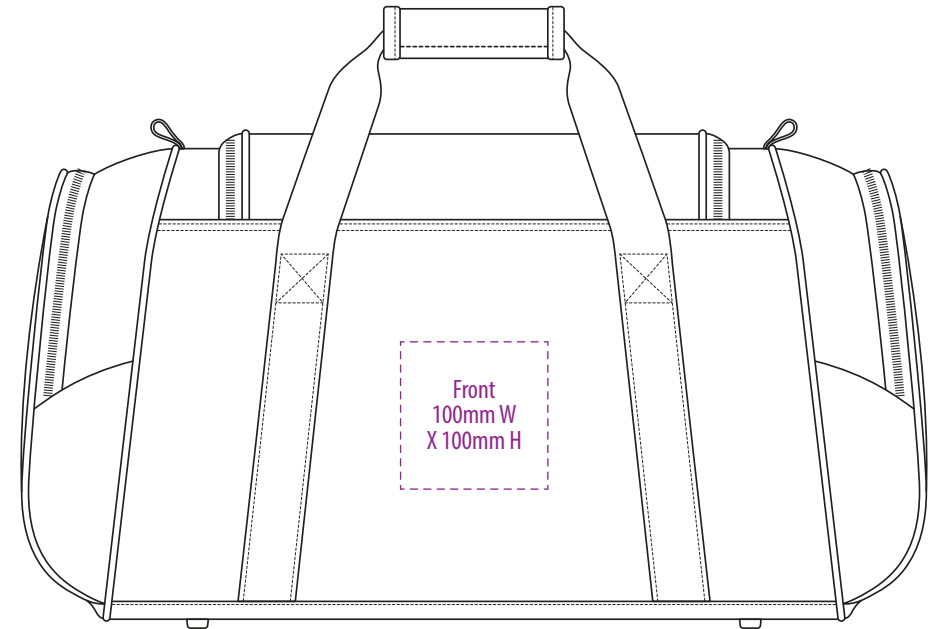

TOP

Front
100mm W
X 100mm H

NOTE:

The maximum decoration area is a guide only and is greatly dependant on the logo shape.

FRONT

Front
100mm W
X 100mm H

BACK

Front
100mm W
X 100mm H