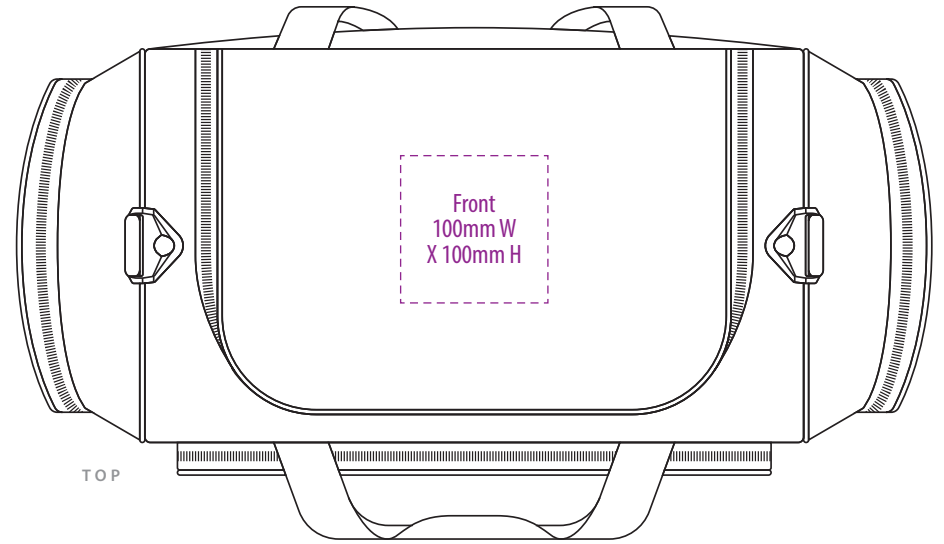

NOTE:

The maximum decoration area is a guide only and is greatly dependant on the logo shape.

FRONT

BACK

SCREENPRINT

TR1450

 Tirano

END

TOP

Front
100mm W
X 100mm H

NOTE:

The maximum decoration area is a guide only and is greatly dependant on the logo shape.

FRONT

Front
100mm W
X 100mm H

BACK

Front
100mm W
X 100mm H