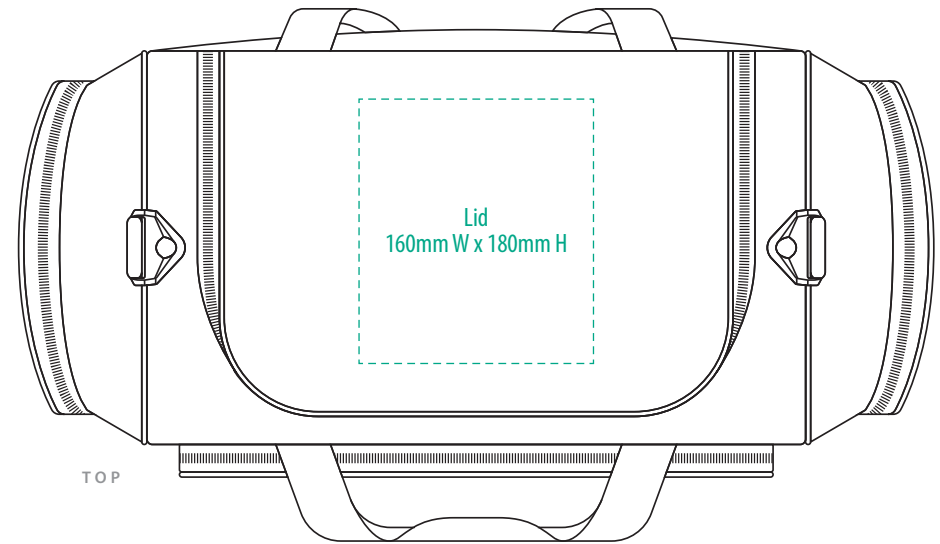

 Tirano

NOTE:
The maximum decoration area is a guide only
and is greatly dependant on the logo shape.

EMBROIDERY

TR1450

 Tirano

END

TOP

NOTE:

The maximum decoration area is a guide only and is greatly dependant on the logo shape.

FRONT

BACK

SUPACLOUR

TR1450

 Tirano

END

TOP

TOP

Front
100mm W
X 100mm H

NOTE:

The maximum decoration area is a guide only and is greatly dependant on the logo shape.

FRONT

Front
100mm W
X 100mm H

BACK

Front
100mm W
X 100mm H