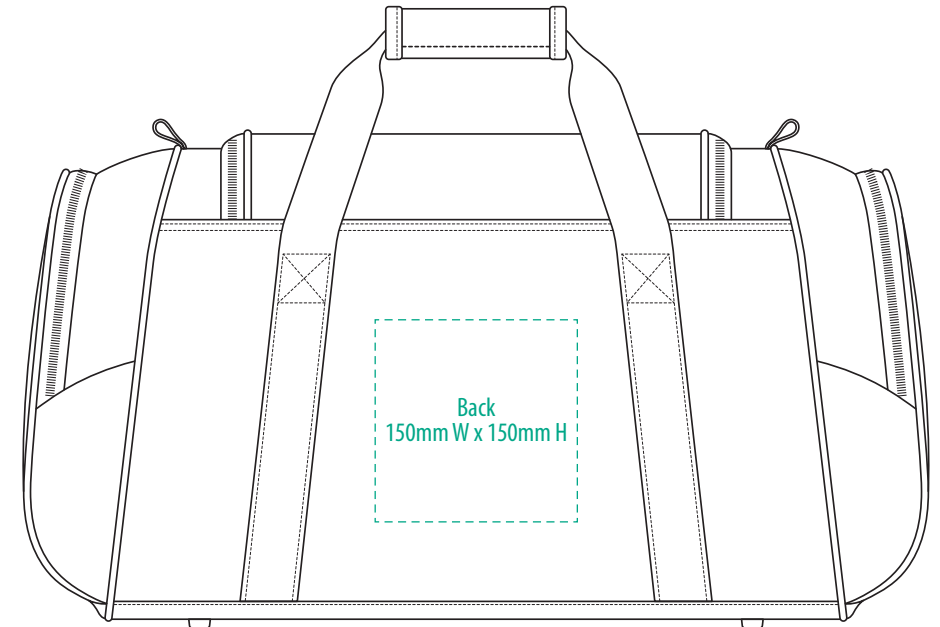

BACK

SCREENPRINT