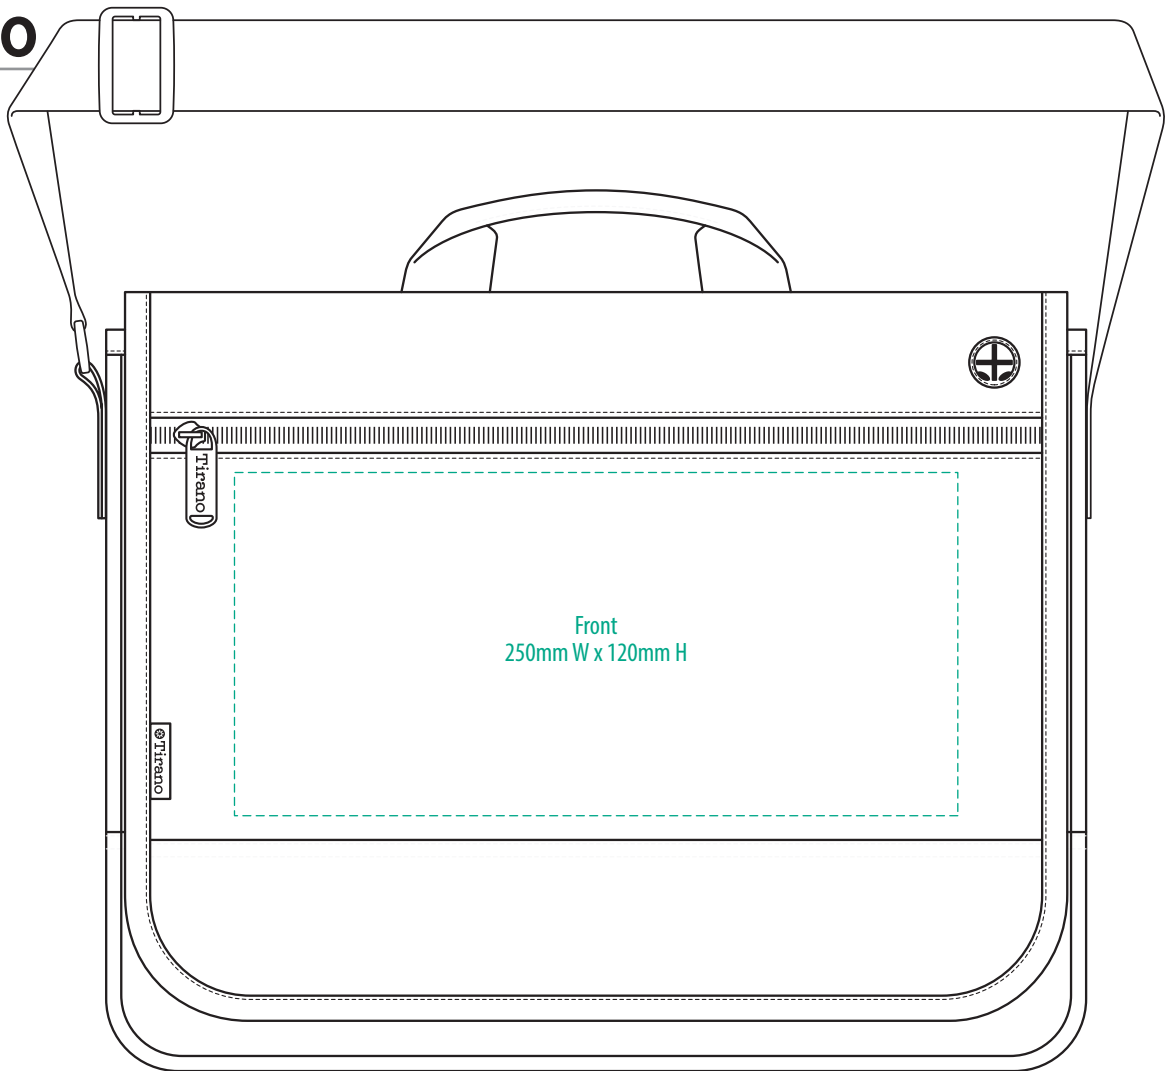

FRONT

NOTE:

The maximum decoration area is a guide only and is greatly dependant on the logo shape.

BACK

ASH

MONACO BLUE

TUSCAN BROWN

SCREENPRINT