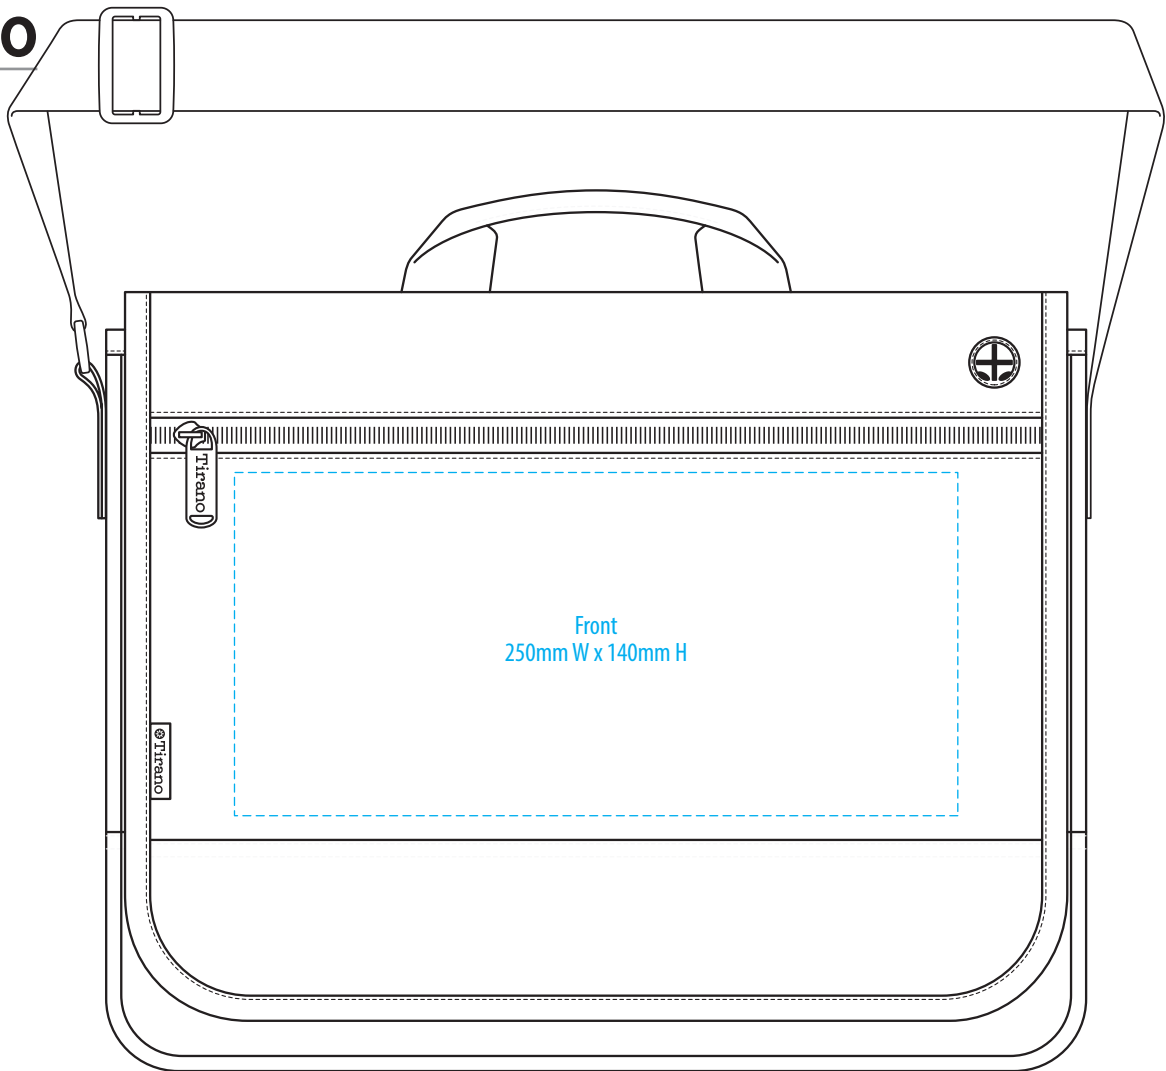

TR1430

Tirano

FRONT

NOTE:

The maximum decoration area is a guide only and is greatly dependant on the logo shape.