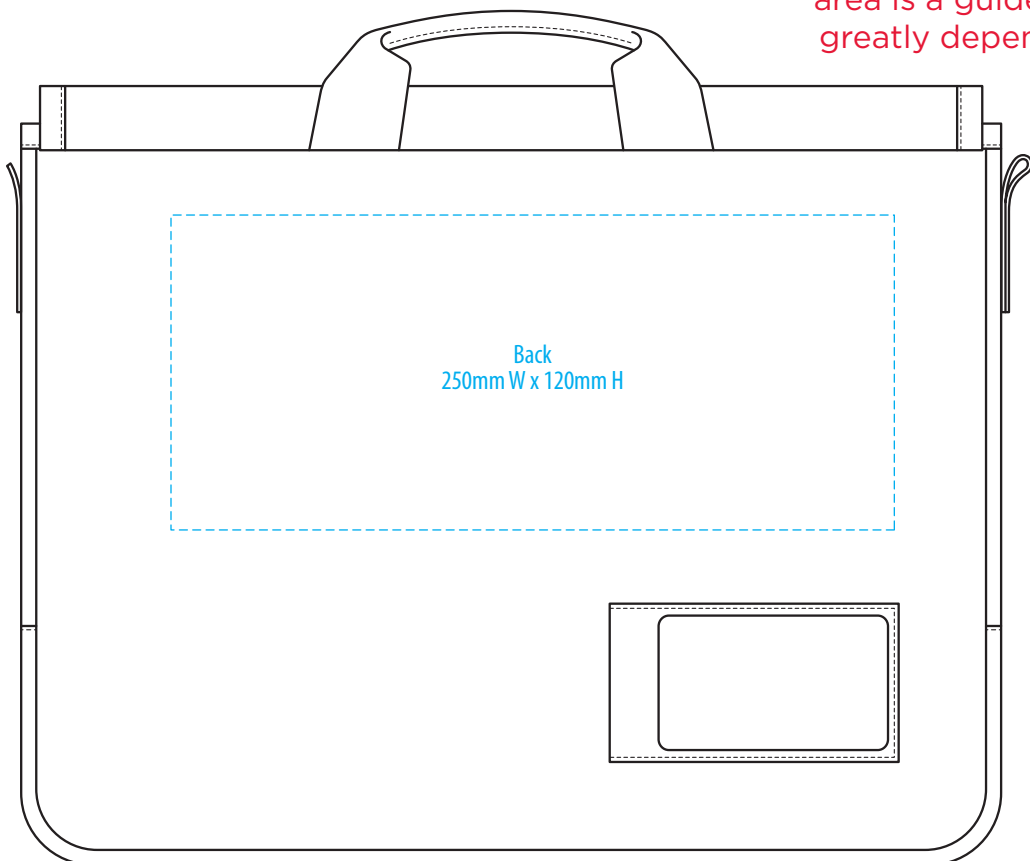

TR1430

Tirano

FRONT

Front
Dia: 125mm

NOTE:

The maximum decoration area is a guide only and is greatly dependant on the logo shape.

BACK

Back
Dia: 125mm

The maximum decoration area is a guide only and is greatly dependant on the logo shape.

BACK

ASH

MONACO BLUE

TUSCAN BROWN

SUPACOLOUR

TR1430

Tirano

FRONT

NOTE:

The maximum decoration area is a guide only and is greatly dependant on the logo shape.

BACK

ASH

MONACO BLUE

TUSCAN BROWN

SCREENPRINT