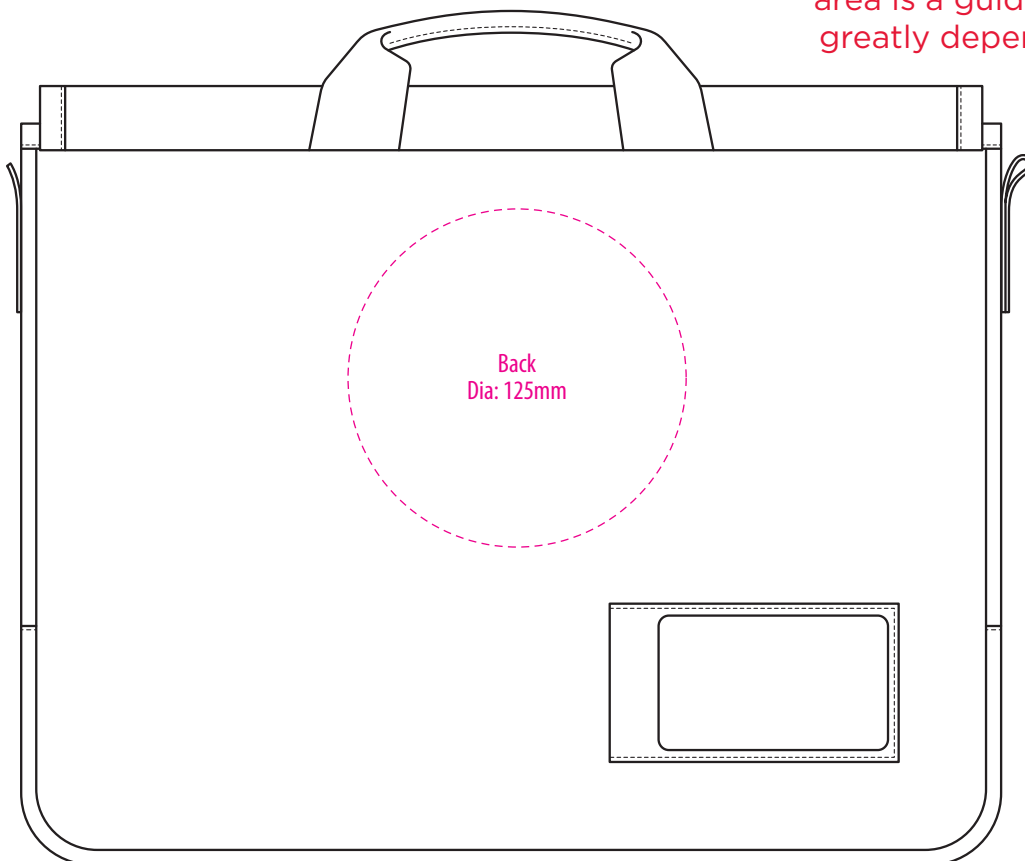

TR1430

Tirano

FRONT

Front
Dia: 125mm

NOTE:

The maximum decoration area is a guide only and is greatly dependant on the logo shape.

BACK

Back
Dia: 125mm

The maximum decoration area is a guide only and is greatly dependant on the logo shape.

BACK

ASH

MONACO BLUE

TUSCAN BROWN

SUPACOLOUR

TR1430

Tirano

FRONT

NOTE:

The maximum decoration area is a guide only and is greatly dependant on the logo shape.

BACK

ASH

MONACO BLUE

TUSCAN BROWN

SCREENPRINT