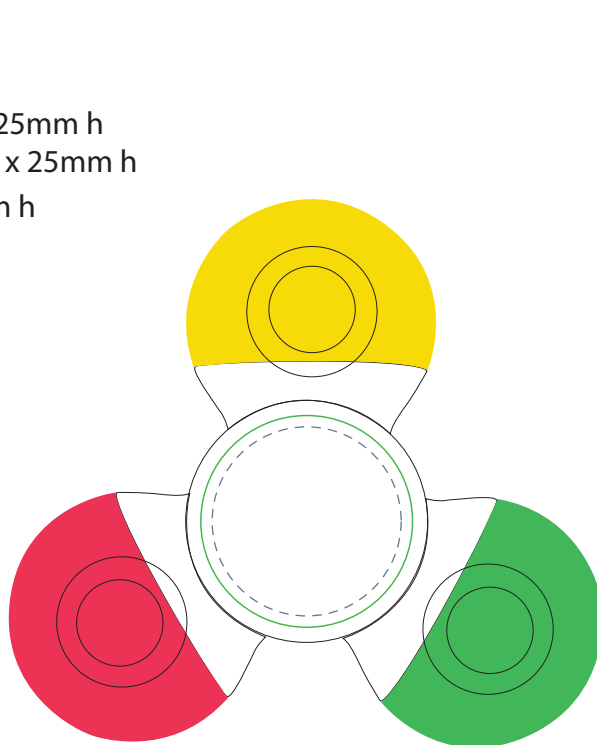

## ARTWORK 100%

### Pad and Digital

Imprint Area: Pad\_ 25mm w x 25mm h

Digital\_ 25mm w x 25mm h

Product Size: 89mm w x 89mm h

Pad Imprint Area

25mm x 25mm

Dotted line indicates maximum print area

Digital Imprint Area

25mm x 25mm

Keep important elements within dotted line

Pink line edge of product

Green line indicates bleed if needed

## LAYOUT