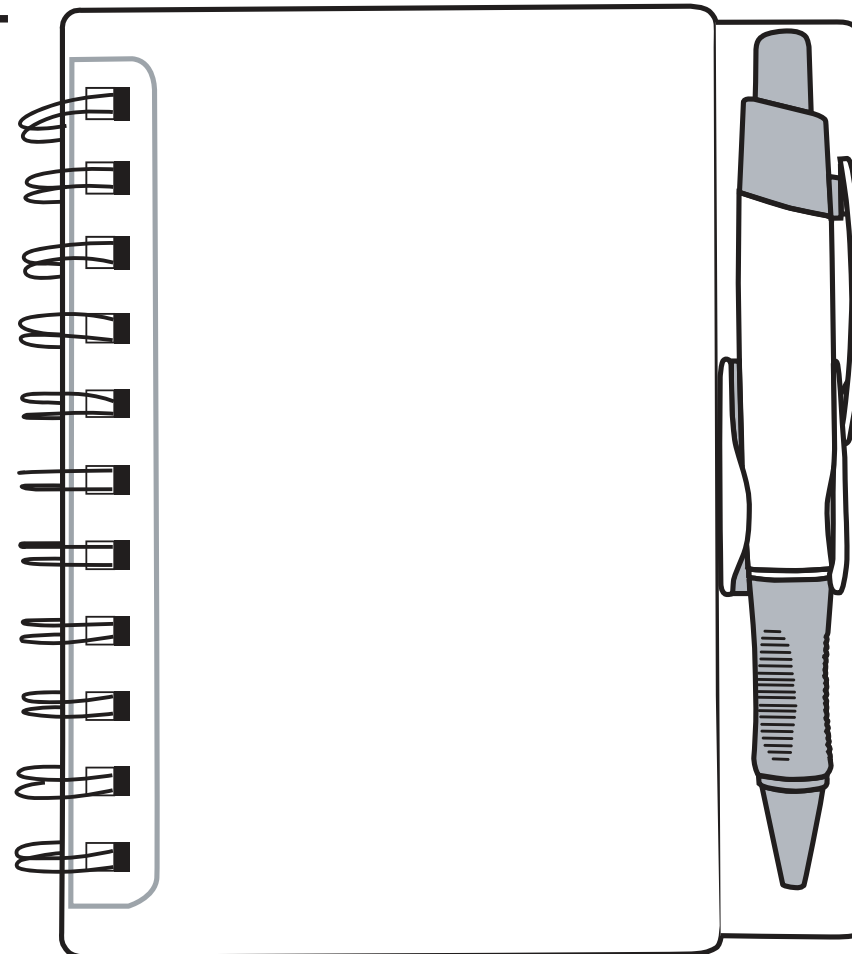

T505 Banyan Notepad

JOB NO.

QUANTITY:

PRINT METHOD:

PRODUCT COLOUR:

PRINT COLOUR:

ADDITIONAL INFORMATION: NOTE THAT IF CLEAR PRODUCT IS CHOSEN - THE PEN IS "SMOKE" IN COLOUR NOT CLEAR

ARTWORK 100%

Standard Imprint Area: 70mm w x 89mm h

Optional Imprint Area: 40mm w x 10mm h

Product Size: 140mm w x 159mm h

Optional Pen Imprint

Standard Imprint Area

Dotted line indicates maximum print area

LAYOUT

Approx 80% of actual size. FOR PLACEMENT ONLY