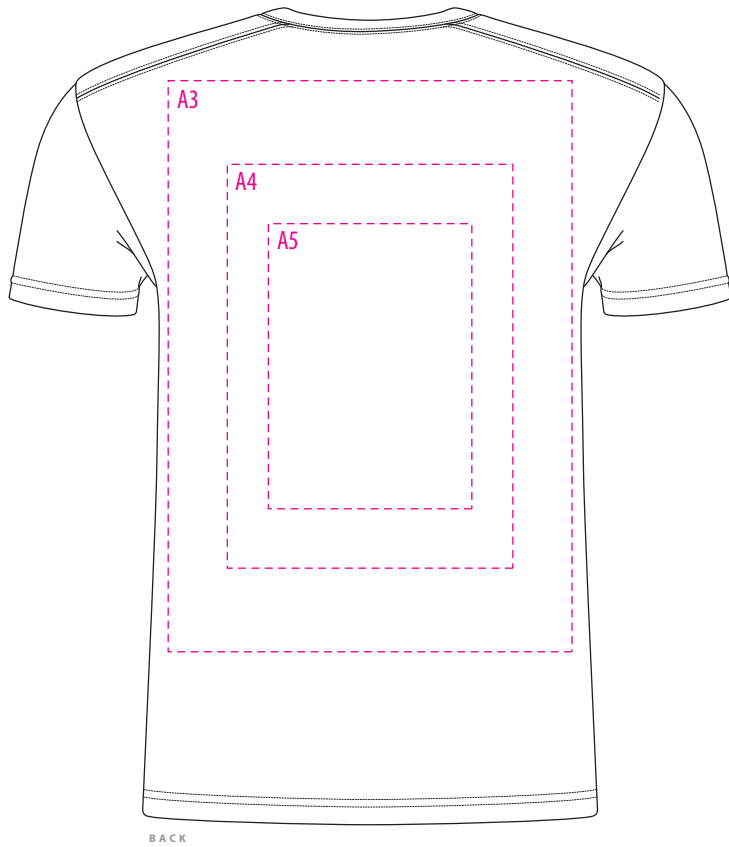

ST2200

SIZES

- UP TO 60mm x 60mm
- UP TO 100mm X 100mm
- UP TO A5 - 150mm x 210mm
- UP TO A4 - 210mm x 300mm
- UP TO A3 - 297mm x 420mm

ST2200

Embroidery

ST2200

FRONT

SIDE