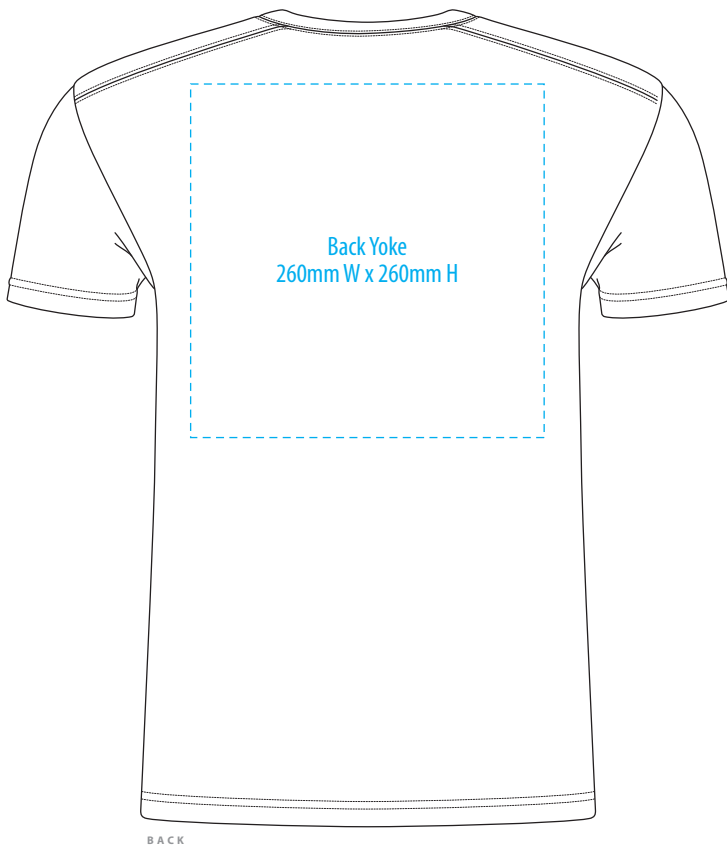

ST2200

SIZES

- UP TO 60mm x 60mm
- UP TO 100mm X 100mm
- UP TO A5 - 150mm x 210mm
- UP TO A4 - 210mm x 300mm
- UP TO A3 - 297mm x 420mm

ST2200

Embroidery

ST2200

FRONT

SIDE