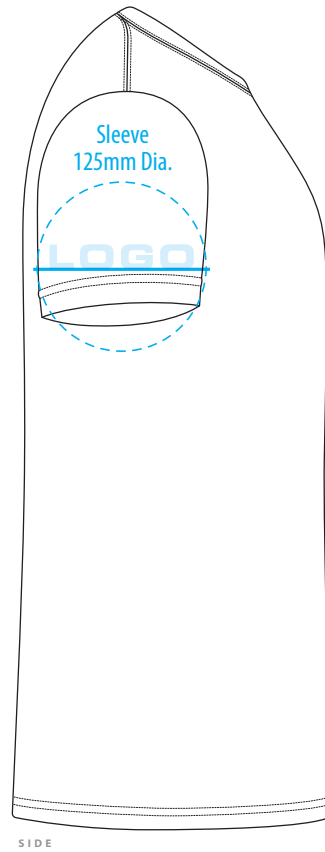

ST2200

SIZES

- UP TO 60mm x 60mm
- UP TO 100mm X 100mm
- UP TO A5 - 150mm x 210mm
- UP TO A4 - 210mm x 300mm
- UP TO A3 - 297mm x 420mm

ST2200

Embroidery

ST2200

FRONT

SIDE