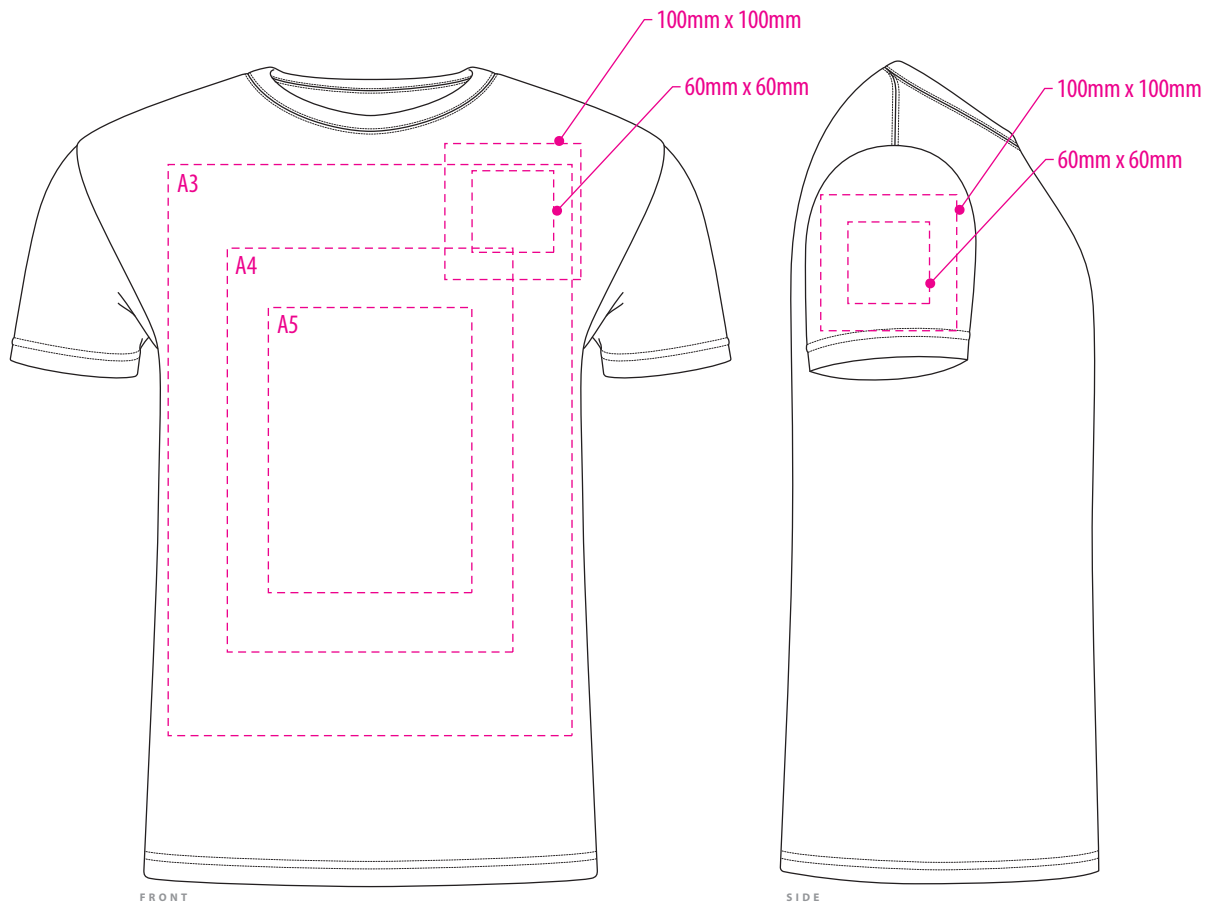

ST2200

SIZES

- UP TO 60mm x 60mm
- UP TO 100mm X 100mm
- UP TO A5 - 150mm x 210mm
- UP TO A4 - 210mm x 300mm
- UP TO A3 - 297mm x 420mm

ST2200

Embroidery

ST2200

FRONT

SIDE