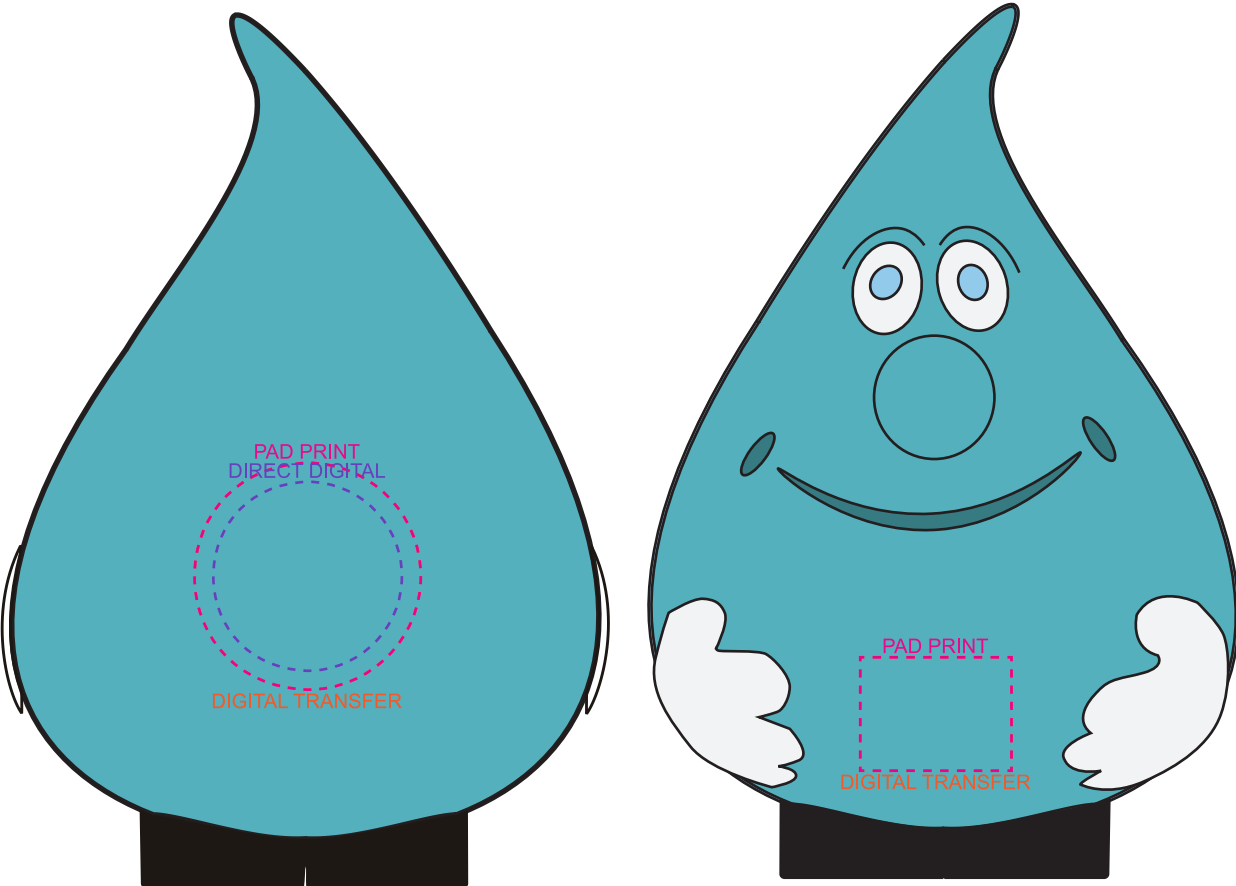

PRODUCT CODE:

SS081

PRODUCT SIZE:

68mmW x 108mmH x 65mmD

COLOUR OPTIONS:

Blue

DECORATION AREAS:

Pad Print: 30mmD (back)

Pad Print: 20mmW x 15mmH (front)

Direct Digital: 25mmD

Digital Transfer: 30mmD (back)

Digital Transfer: 20mmW x 15mmH (front)

100% ACTUAL SIZE