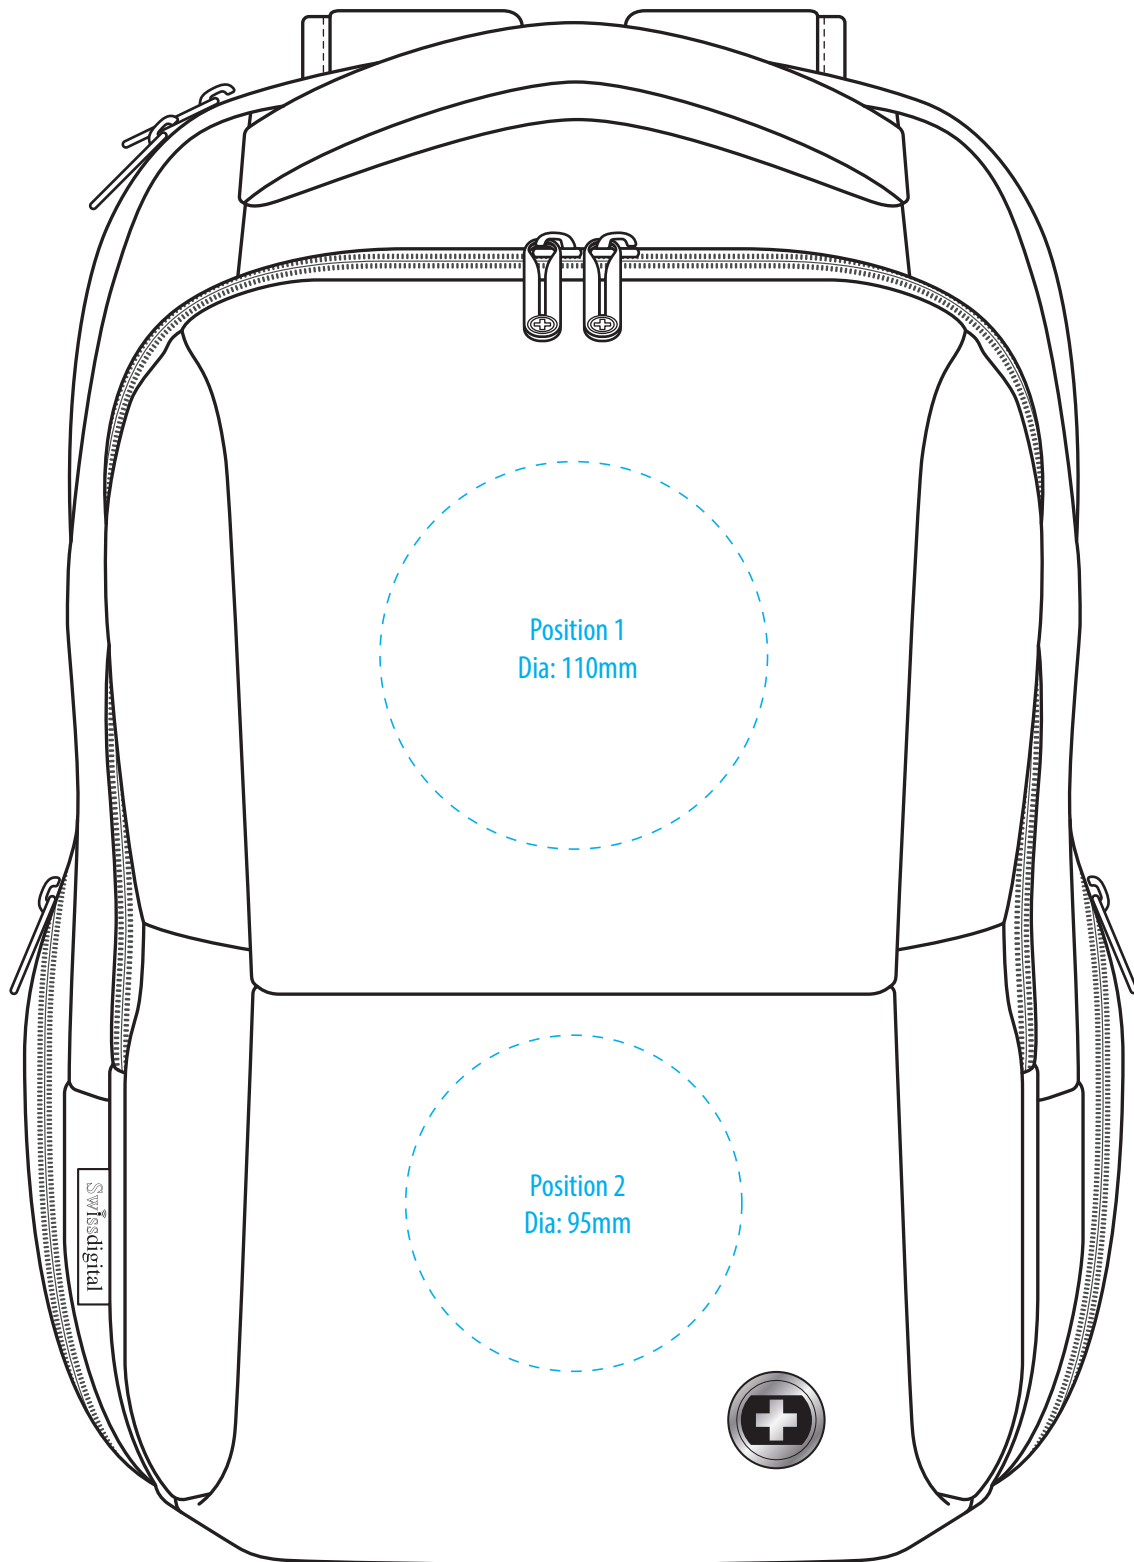

SD7109

FRONT

-----  
COLOUR

# SD7109

FRONT

**NOTE:**

The maximum decoration area is a guide only and is greatly dependant on the logo shape.

-----  
SUPACOLOUR

# SD7109

FRONT

**NOTE:**

The maximum decoration area is a guide only and is greatly dependant on the logo shape.

-----  
EMBROIDERY / SUPASUB / SUPAETCH / SUPAFLEX AREA