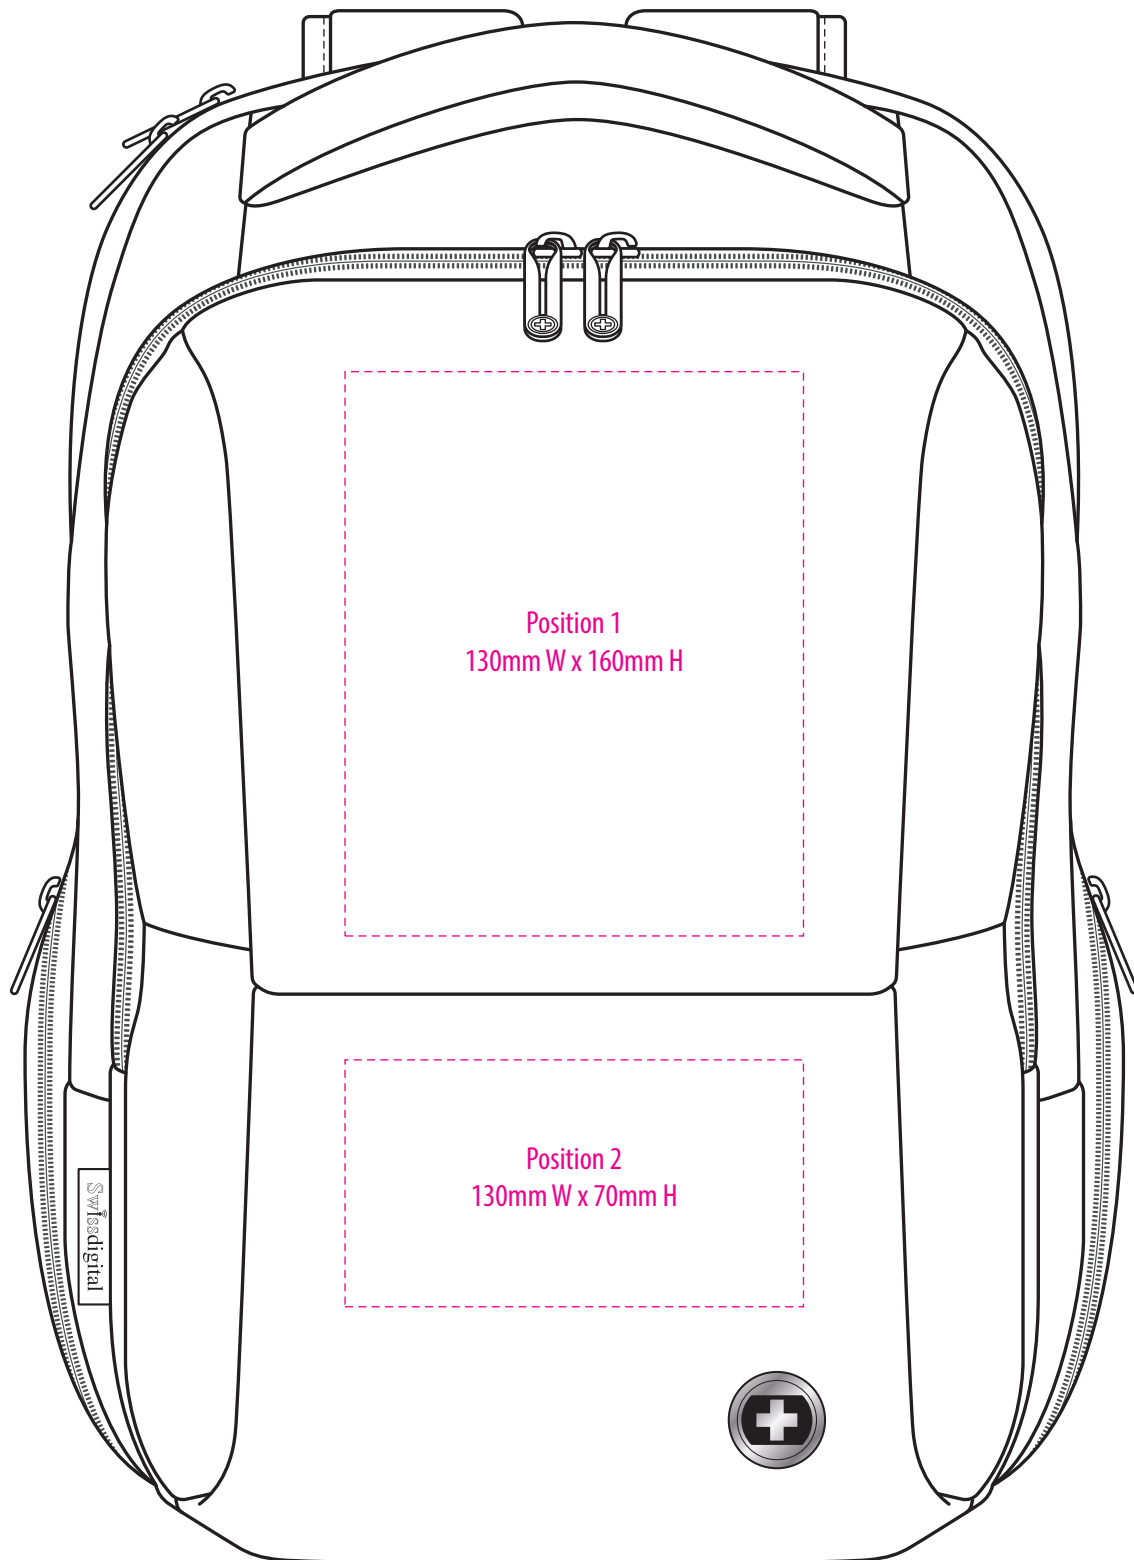

SD7109

FRONT

-----  
COLOUR

# SD7109

FRONT

**NOTE:**

The maximum decoration area is a guide only and is greatly dependant on the logo shape.

-----  
SUPACOLOUR

# SD7109

FRONT

**NOTE:**

The maximum decoration area is a guide only and is greatly dependant on the logo shape.

-----  
EMBROIDERY / SUPASUB / SUPAETCH / SUPAFLEX AREA