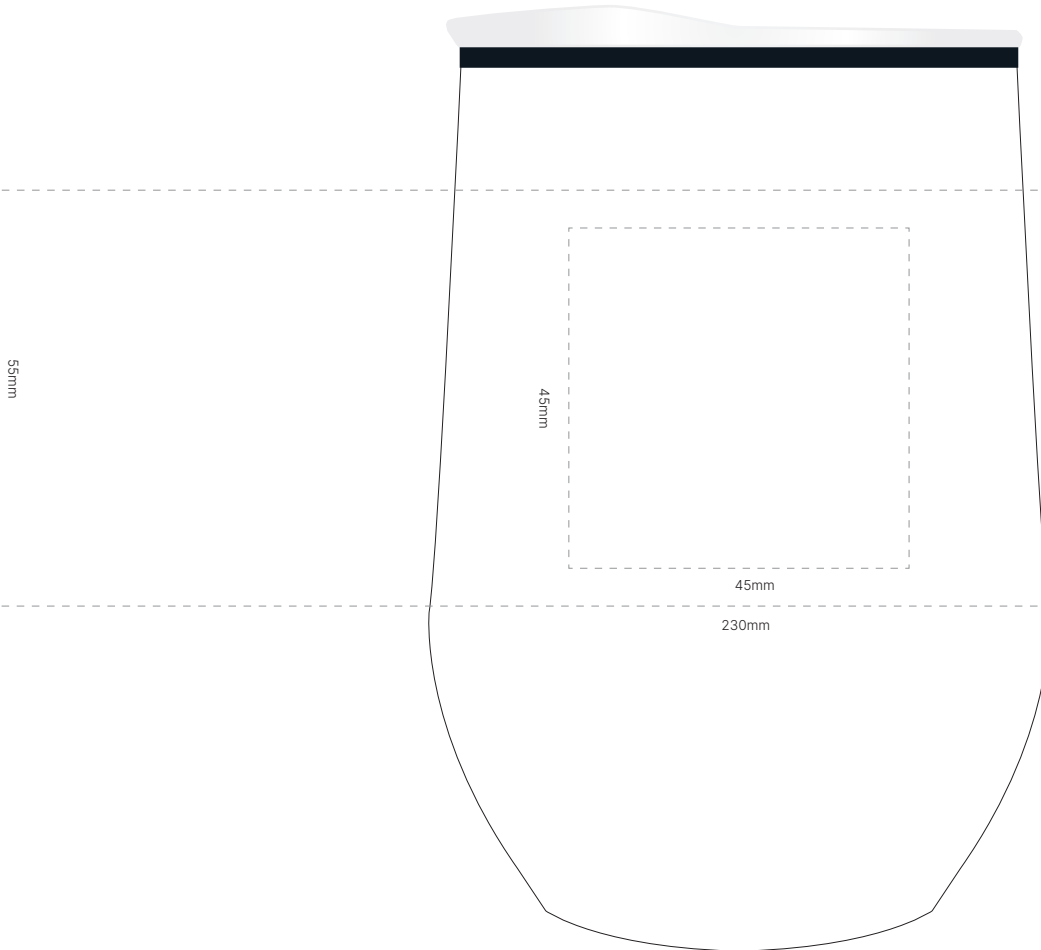

**Actual Print Size**  
(Please specify actual print size here)

<p><b>Product Colour/s</b> (Please specify product colour/s here)</p>	<p><b>Print colour/s</b> (Please specify product colour/s here)</p>	<p><b>Quantity</b> (Please specify quantity here)</p>
<p><b>Print Method</b></p> <p><input type="checkbox"/> Pad Print: 45mm W x 45mm H</p> <p><input type="checkbox"/> Laser Engraving: 45mm W x 45mm H</p> <p><input type="checkbox"/> Wrap Laser Engraving: 230mm W x 50mm H</p> <p><input type="checkbox"/> Wrap Screen Print: 230mm W x 55mm H</p>		<p><b>Colours Available</b></p> <p><input type="radio"/> <input type="radio"/> <input type="radio"/> <input type="radio"/></p>

**Additional Notes/Art Instructions:**  
\*Special art instructions that needs to be noted shall be placed here. If none, this note must be removed.

**Disclaimer notes:**

Colour proofs are to be used as a guide only. Line drawing is for approximate print positional guide only. Please familiarise yourself with the product prior to approving. It is not intended to be an exact scale or detailed representation. Small details or text, including™®, may fill in and not be legible. Dotted lines will not be printed and are for maximum print guide only. The fine lines and details in your logo may not be able to be clearly.