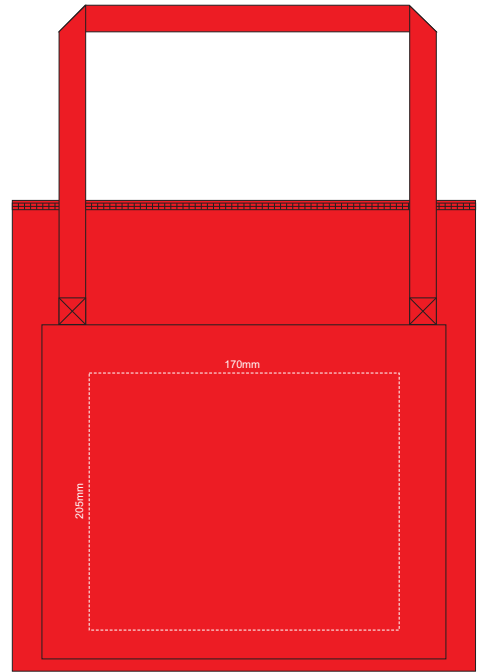

**Product Number:** Rb1035  
**Product Name :** Insulated Grocery Bag

**Branding**

**Screen Print**

Print Area: 205mm w x 170mm h

**Digital Transfer**

Print Area: 205mm w x 170mm h

20% Actual size  
Screen Print  
Digital Transfer

Finished print area : Roll Digital  
 Finished print area : Digital Transfer  
 Finished print area : Screen Print  
 Finished print area :  
 Approx opposite positions

**NEW/REPEAT ORDER/REDO/BACK ORDER**

100% Actual size

Screen Print

Digital Transfer