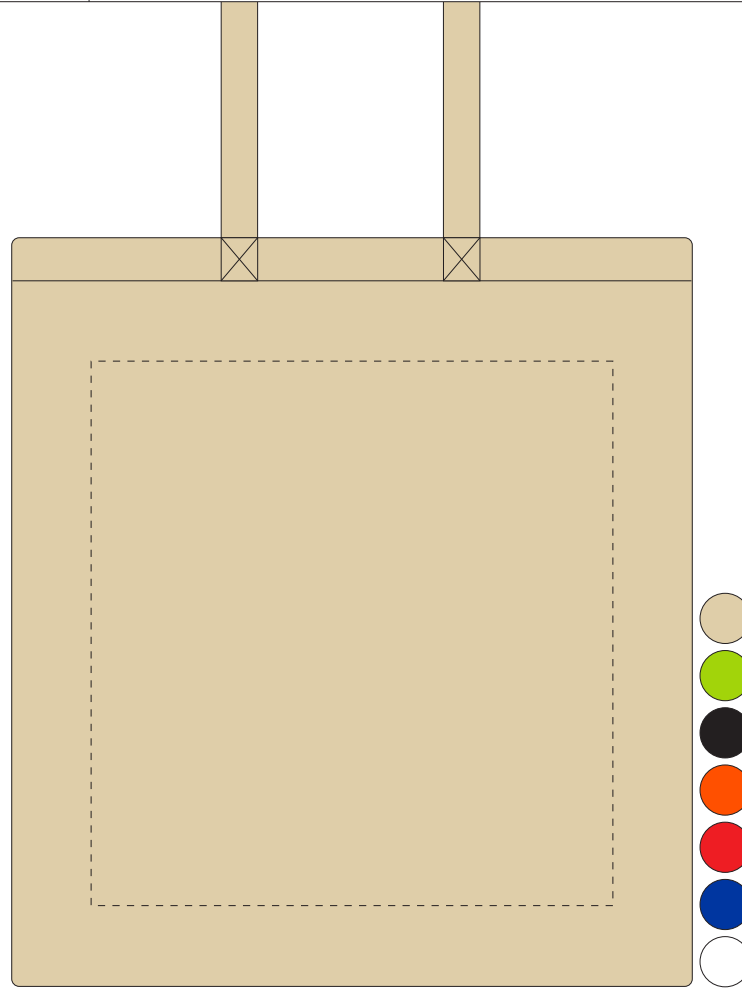

JOB NO. XXXXXX

RB1015 - A4 Tote Bag

Product Colour/s (Please specify product colour/s here)	Product Size 300mm x 330mm no gusset	Actual Print Size (Please specify actual print size here)
Print colour/s (Please specify print colour/s here)	Print Method <input type="checkbox"/> Screen Print: 230mm W x 240mm H <input type="checkbox"/> Transfer Print: 230mm W x 240mm H <input type="checkbox"/> Digital Transfer: 230mm W x 240mm H	

ARTWORK (30% approx.)

NEW/REPEAT ORDER/REDO/BACK ORDER

Additional Notes/Art Instructions:

Black bags are only able to screen print with a 1 colour decoration option.

Disclaimer:

Colour proofs are to be used as a guide only.
Line drawing is for approximate print positional guide only.
Please familiarise yourself with the product prior to approving.
It is not intended to be an exact scale or detailed representation.
Small details or text, including ®©™, may fill in and not be legible.
Dotted lines will not be printed and are for maximum print guide only.
The fine lines and details in your logo may not be able to be produced clearly.