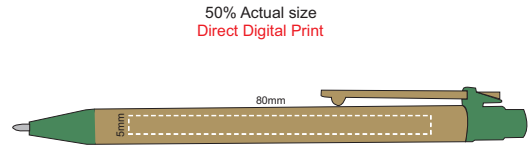

Product Number: P380
Product Name : Madeira Pen

Branding

Pad Print

Print Area: 38mm W x 6mm H

Direct Digital Print

Print Area: 80mm W x 5mm H

Finished print area : Direct Digital
 Finished print area : Pad Print
 Finished print area :
 Approx opposite positions

NEW/REPEAT ORDER/REDO/BACK ORDER

Additional Notes/Art Instructions:
 *Special art instructions that needs to be noted shall be placed here. If none, this note must be removed.

Disclaimer noted:

Colour proofs are to be used as a guide only. Line drawing is for approximate print positional guide only. Please familiarise yourself with the product prior to approving. It is not intended to be an exact scale or detailed representation. Small details or text, including TM@©, may fill in and not be legible. Dotted lines will not be printed and are for maximum print guide only. The fine lines and details in your logo may not be able to be clearly.