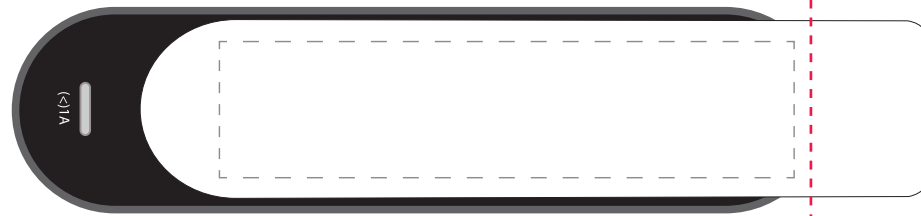

QUANTITY:

PRINT METHOD:

PRODUCT COLOUR:

PRINT COLOUR:

ADDITIONAL INFORMATION:

ARTWORK 100%

Imprint Area: 76mm w x 18mm h

Product Size: 122mm x 26mm h (open)

Dotted line indicates maximum print area

LAYOUT

Curved end
can not print past here