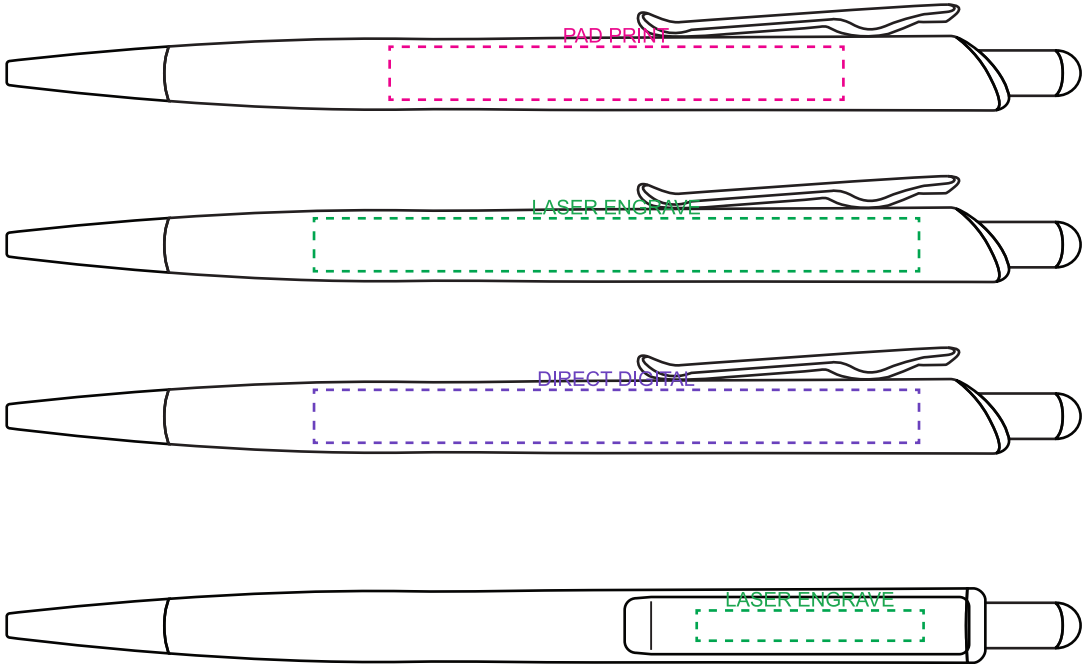

PRODUCT CODE:

MTP051

PRODUCT SIZE:

142mmW x 14mmH x 10mmD

COLOUR OPTIONS:

Black, White, Blue, Burgundy Red, Green, Purple, Champagne

DECORATION AREAS:

Pad Print: 60mmW x 7mmH

Laser Engrave: 80mmW x 7mmH (barrel)

Laser Engrave: 30mmW x 4mmH (clip)

Direct Digital: 80mmW x 7mmH

Engraves to dull silver

100% ACTUAL SIZE