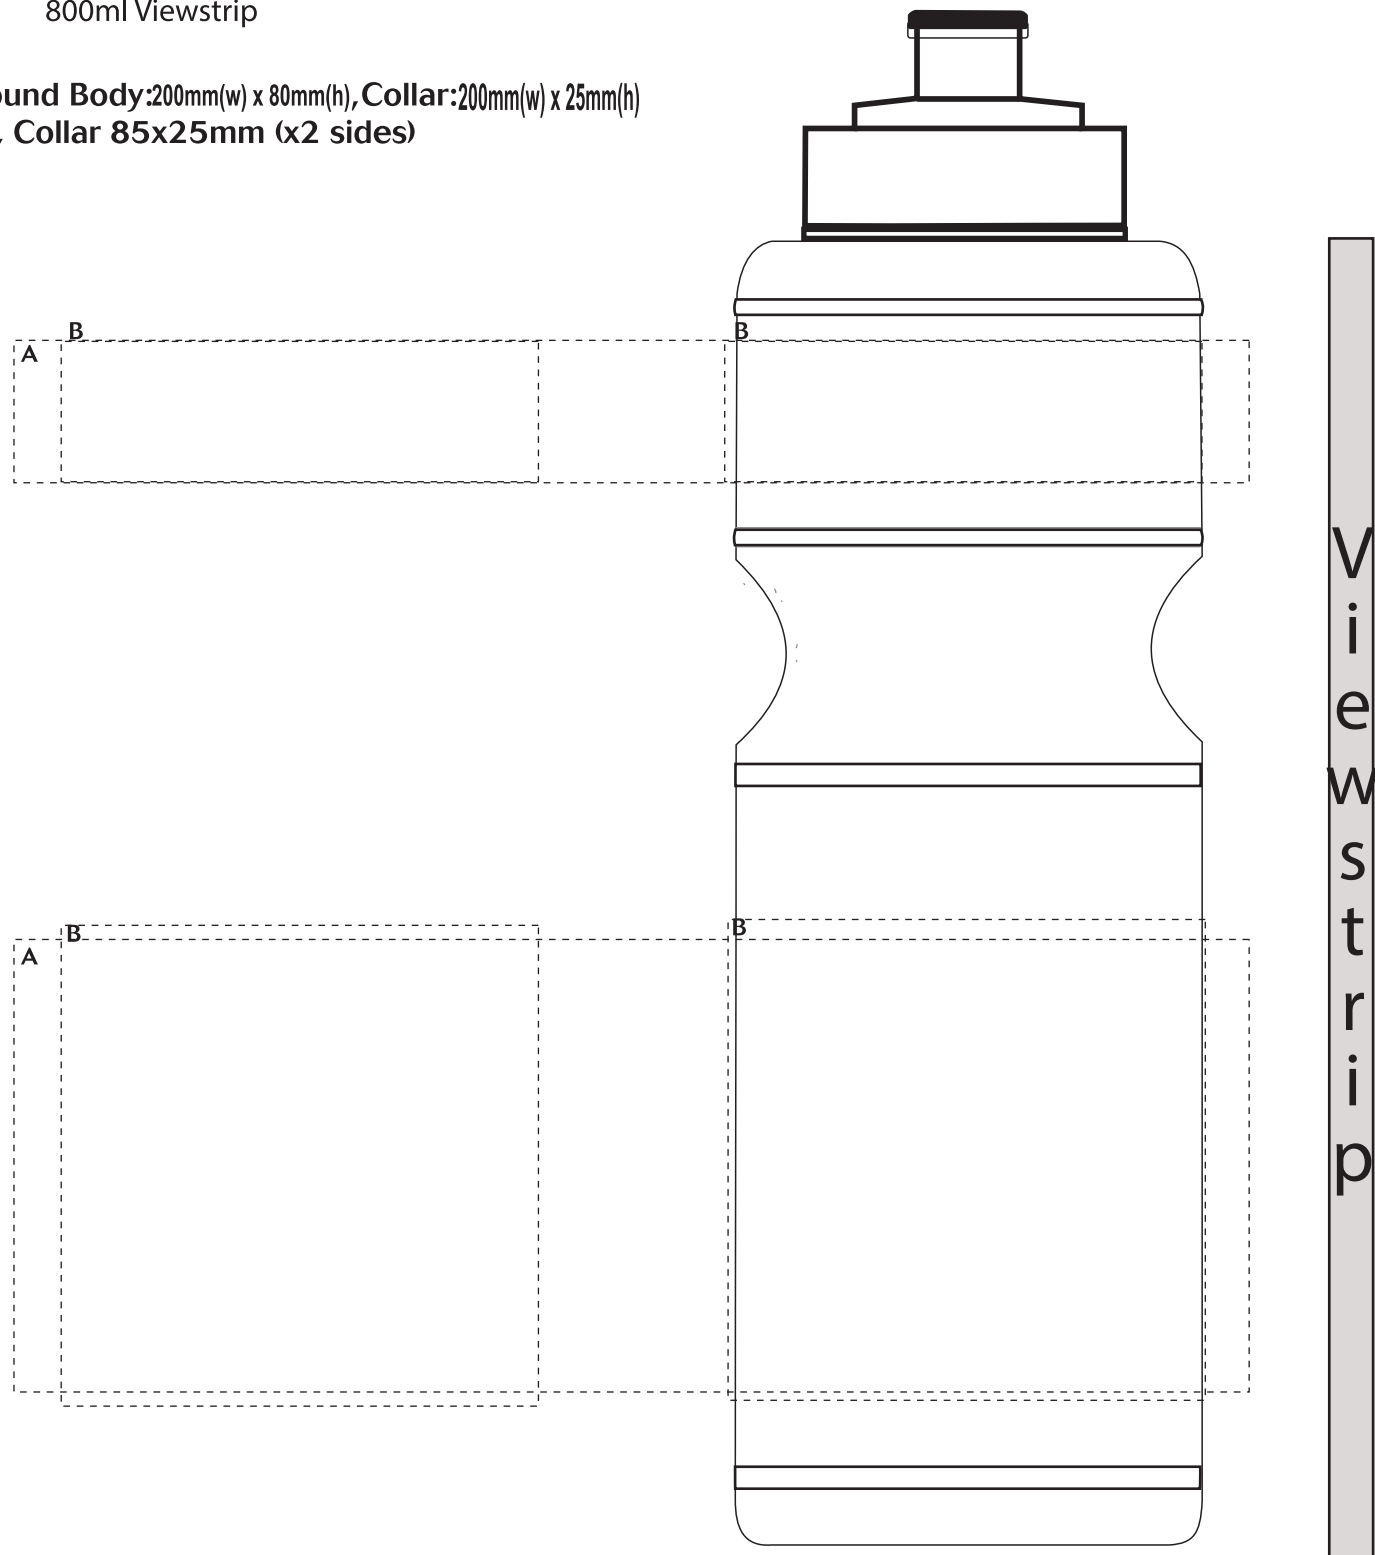

PRODUCT: 800ml Viewstrip  
SHOWN AT: 75%  
PRINT AREA(S): **A: Wraparound Body:200mm(w) x 80mm(h), Collar:200mm(w) x 25mm(h)**  
**B: Normal Body: 80x85mm, Collar 85x25mm (x2 sides)**  
PRINT TYPE: SCREEN  
COMMENTS:

**N.B. THESE DRAWINGS ARE PROVIDED TO SHOW THE POSITION & SIZE OF PRINT ON THE PRODUCT - PLEASE TREAT DRAWINGS AS REPRESENTATIVE ONLY. IF IN DOUBT PLEASE ASK FOR A SAMPLE OR IMAGE**