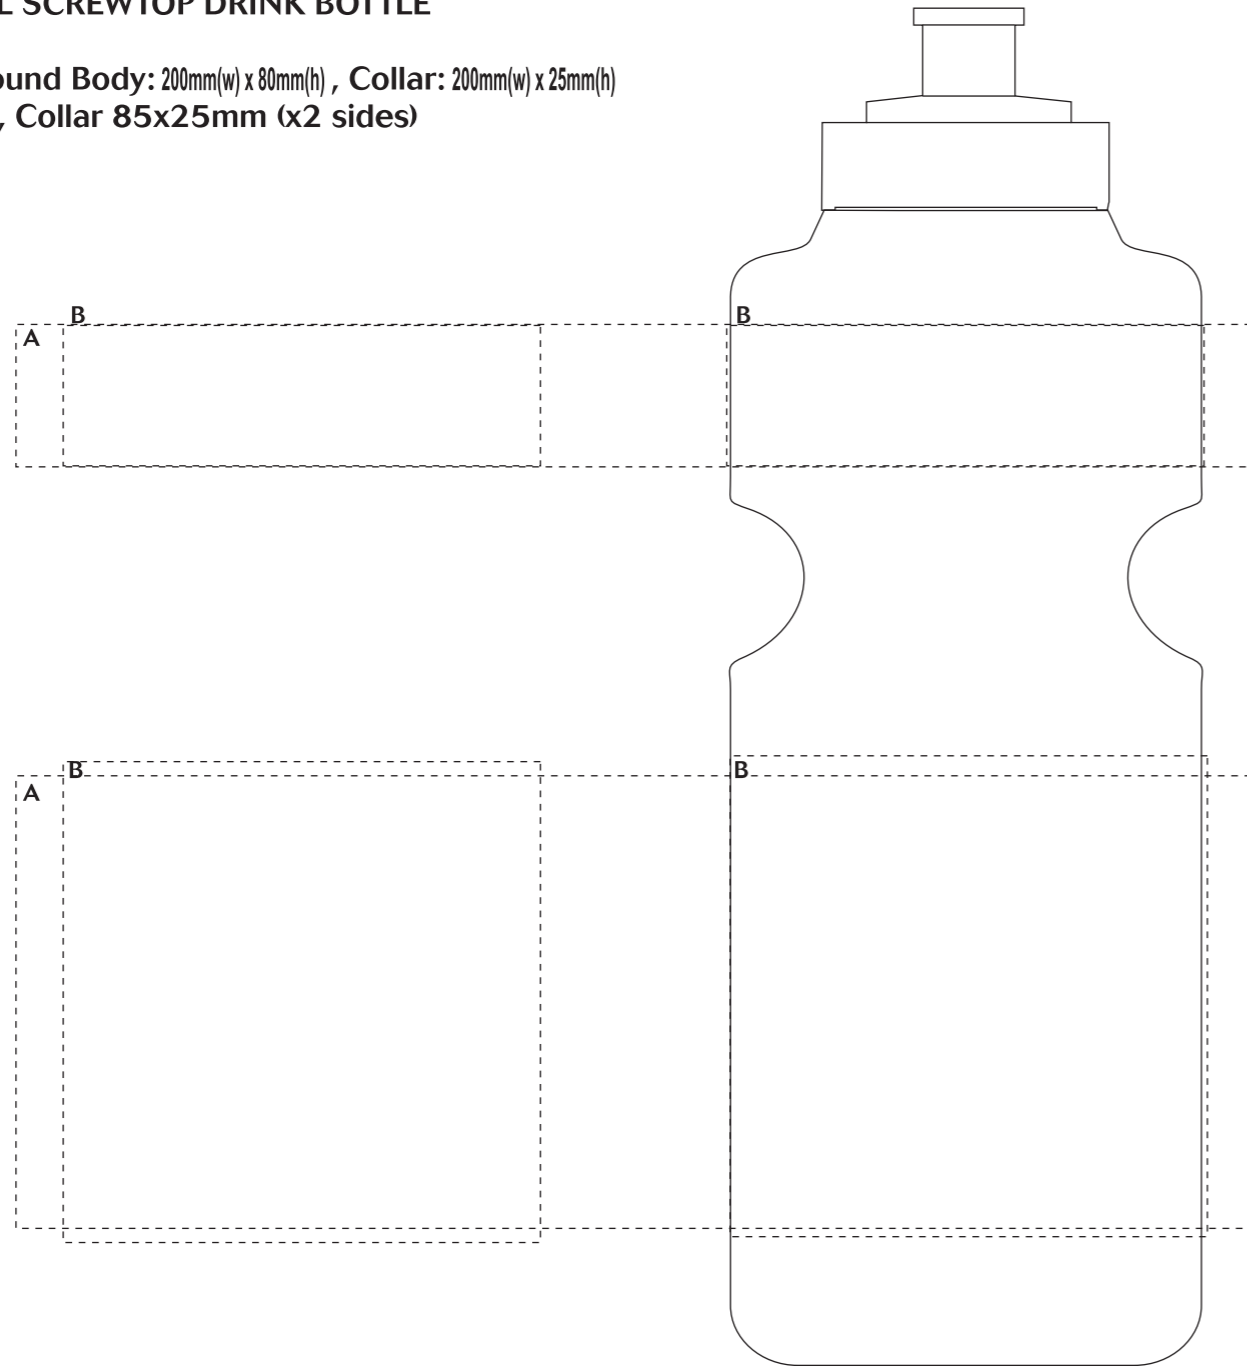

PRODUCT: **750ML SCREWTOP DRINK BOTTLE**  
SHOWN AT: **75%**  
PRINT AREA(S): **A: Wraparound Body: 200mm(w) x 80mm(h) , Collar: 200mm(w) x 25mm(h)**  
**B: Normal Body: 80x85mm, Collar 85x25mm (x2 sides)**  
PRINT TYPE: **SCREEN**  
COMMENTS:

**DIGITAL PRINT SIZE**  
70mm(w) x 40mm(h)  
100mm(w) x 50mm(h)  
150mm(w) x 80mm(h)  
Full Wrap 220mm(w) x 100mm(h)

**N.B. THESE DRAWINGS ARE PROVIDED TO SHOW THE POSITION & SIZE OF PRINT ON THE PRODUCT - PLEASE TREAT DRAWINGS AS REPRESENTATIVE ONLY. IF IN DOUBT, PLEASE ASK FOR A SAMPLE OR IMAGE**