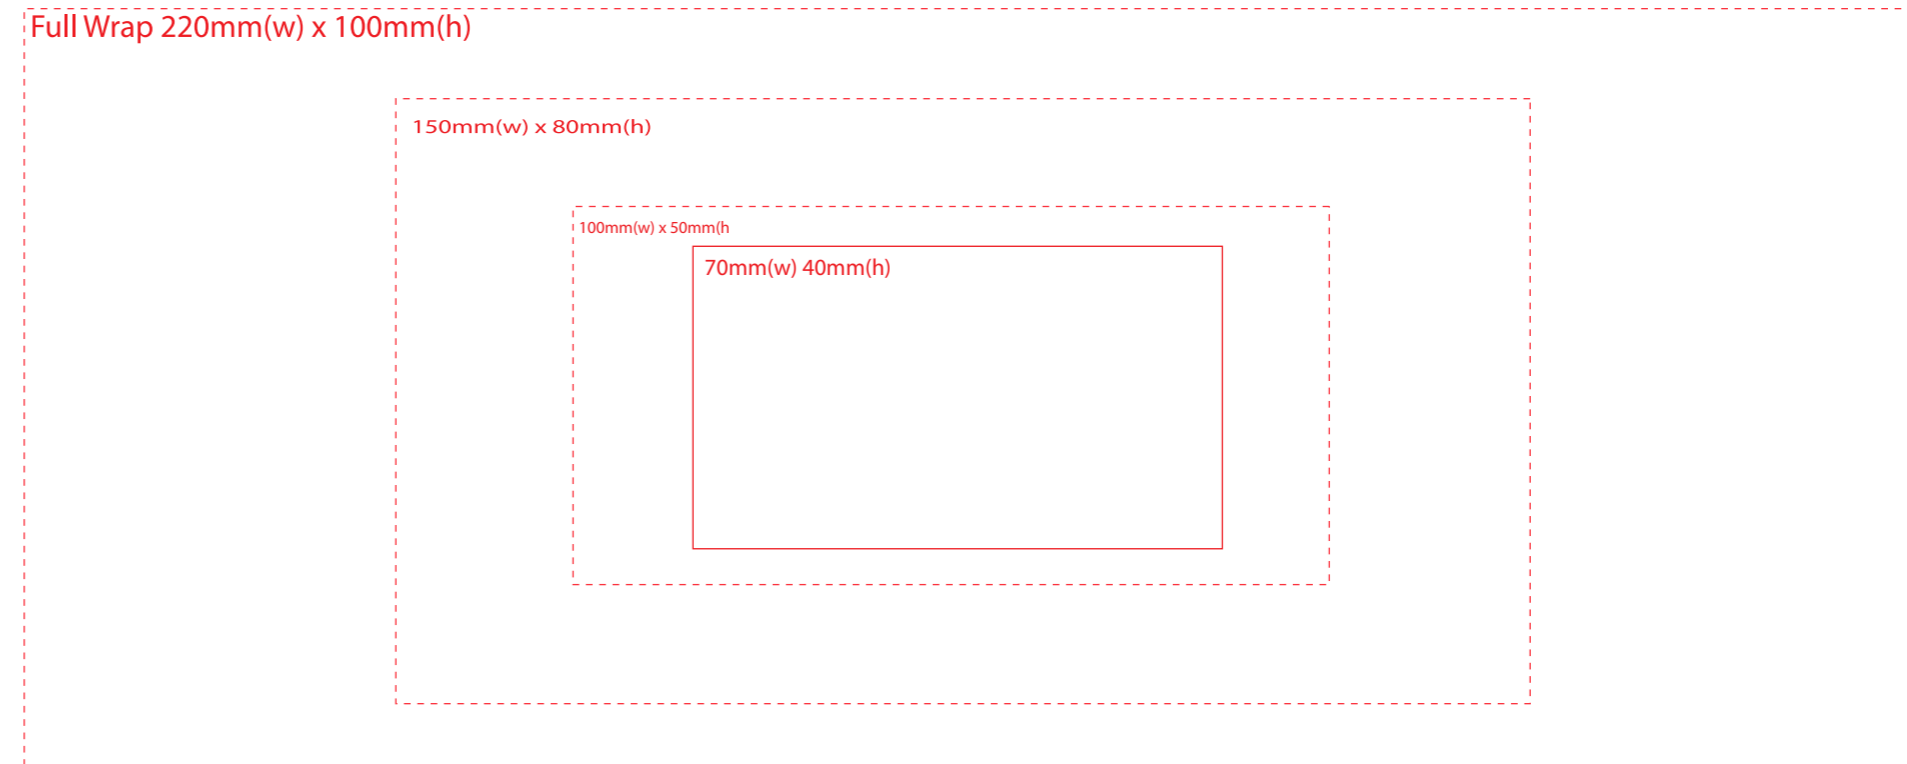

PRODUCT: **750ML SCREWTOP DRINK BOTTLE**  
SHOWN AT: **75%**  
PRINT AREA(S): **A: Wraparound Body: 200mm(w) x 80mm(h) , Collar: 200mm(w) x 25mm(h)**  
**B: Normal Body: 80x85mm, Collar 85x25mm (x2 sides)**  
PRINT TYPE: **SCREEN**  
COMMENTS:

**DIGITAL PRINT SIZE**  
70mm(w) x 40mm(h)  
100mm(w) x 50mm(h)  
150mm(w) x 80mm(h)  
Full Wrap 220mm(w) x 100mm(h)

**N.B. THESE DRAWINGS ARE PROVIDED TO SHOW THE POSITION & SIZE OF PRINT ON THE PRODUCT - PLEASE TREAT DRAWINGS AS REPRESENTATIVE ONLY. IF IN DOUBT, PLEASE ASK FOR A SAMPLE OR IMAGE**