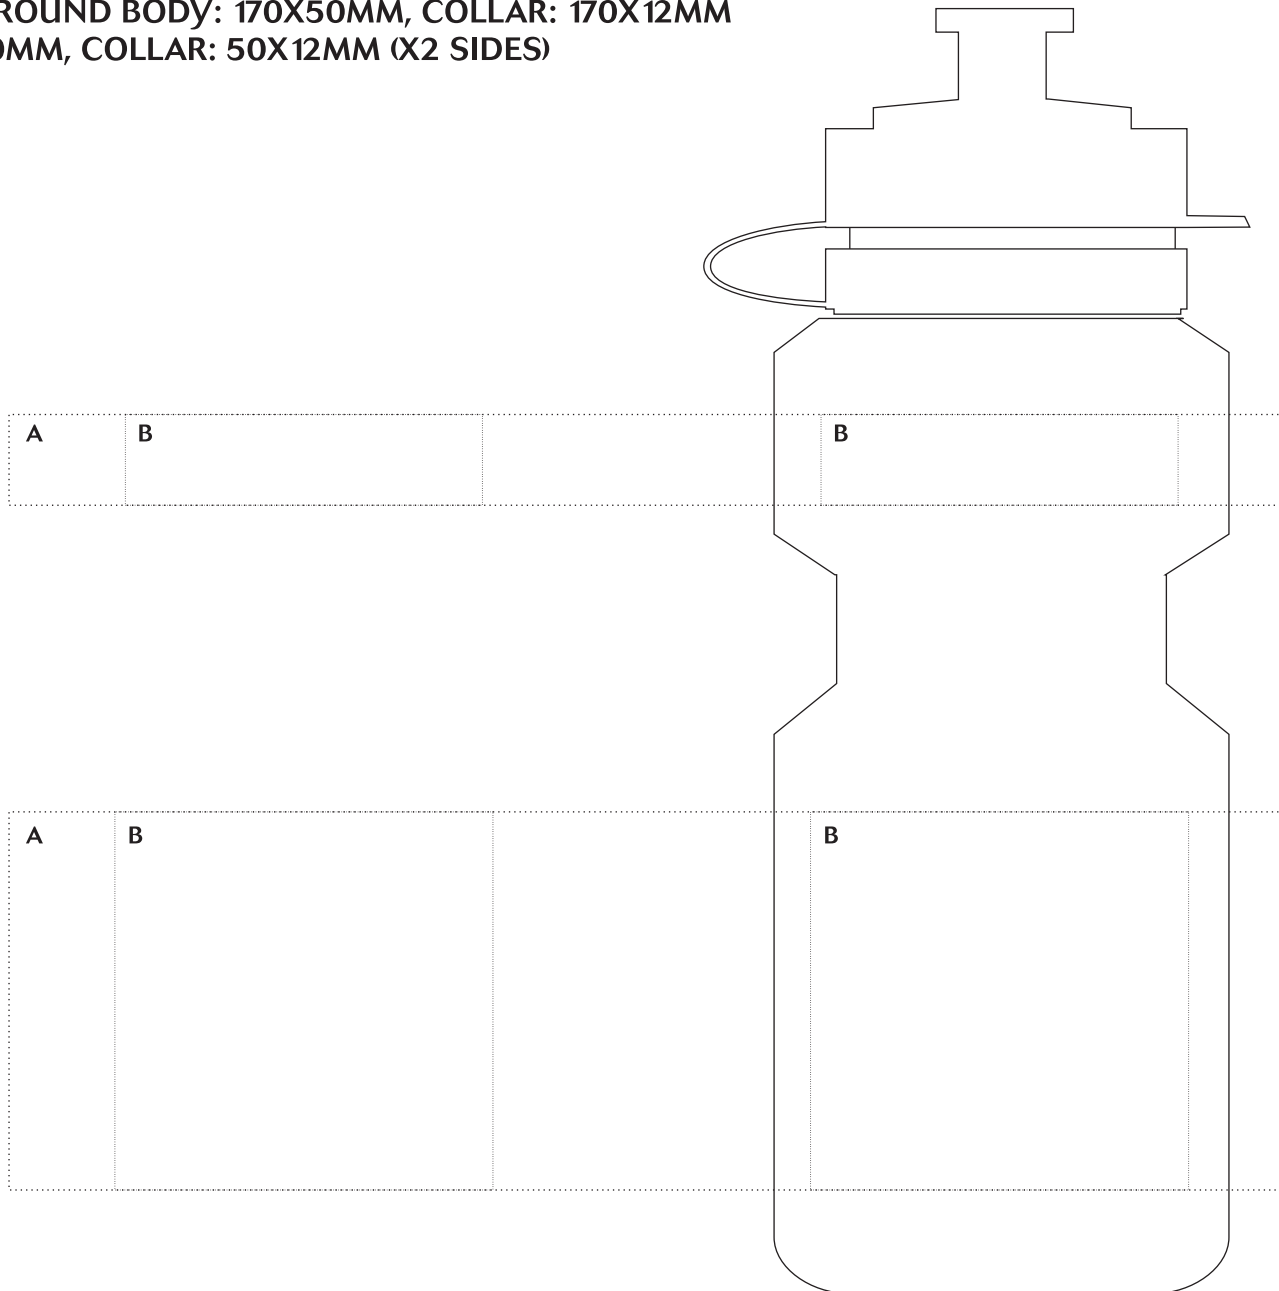

PRODUCT: 325ML DRINK BOTTLE

SHOWN AT: 100%

PRINT AREA(S): A: WRAPAROUND BODY: 170X50MM, COLLAR: 170X12MM

B: NORMAL BODY: 50X50MM, COLLAR: 50X12MM (X2 SIDES)

PRINT TYPE:

COMMENTS:

Want to Alter  
This Artwork?????????

**N.B. THESE DRAWINGS ARE PROVIDED TO SHOW THE POSITION & SIZE OF PRINT ON THE PRODUCT - PLEASE TREAT DRAWINGS AS REPRESENTATIVE ONLY. IF IN DOUBT, PLEASE ASK FOR A SAMPLE OR IMAGE**