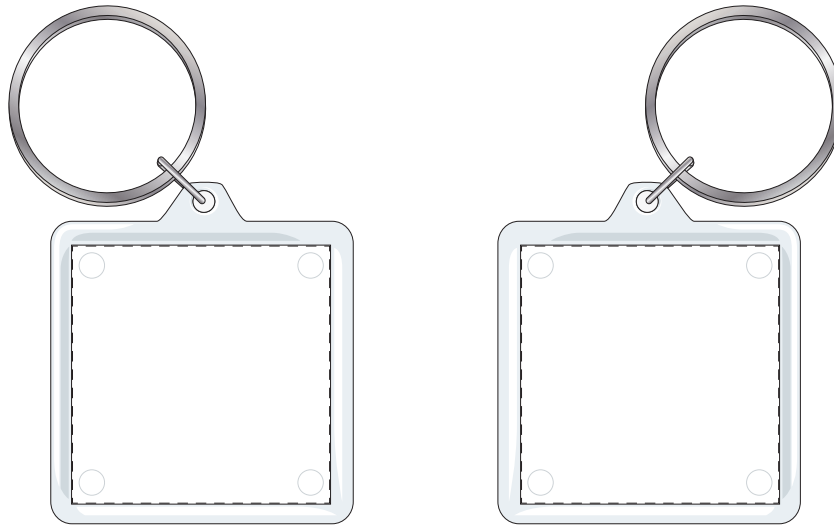

**Actual Print Size**  
Same as imprint size

Front

Back

<b>Product Colour/s</b> Clear	<b>Print colour/s</b> 4 Colour Process	<b>Quantity</b> (Please specify quantity here)
<b>Print Method</b> ■ Digital Print: 34mm W x 34mm H		<b>Colours Available</b> <input type="radio"/>

**Additional Notes/Art Instructions:**

Round marks may show on the acrylic, overlapping the printed material.  
Green: 3mm bleed area, Pink: cut line; Dotted: print area, please keep important information within this area.  
\*Special art instructions that needs to be noted shall be placed here. If none, this note must be removed.

**Disclaimer notes:**

Colour proofs are to be used as a guide only. Line drawing is for approximate print positional guide only. Please familiarise yourself with the product prior to approving. It is not intended to be an exact scale or detailed representation. Small details or text, including™®©, may fill in and not be legible. Dotted lines will not be printed and are for maximum print guide only. The fine lines and details in your logo may not be able to be produced clearly.