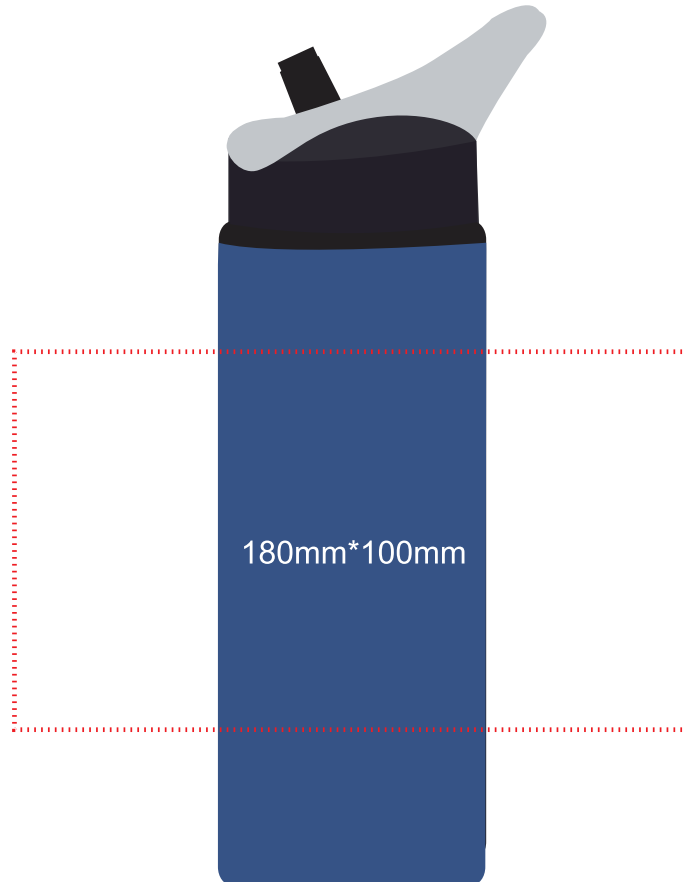

ARTWORK FOR APPROVAL

@50% size

- > Product Code: Jm045
- > Product Size: 245x72mm
- > Decoration Area:
 - Laser Engraving: 35(W)X40 (H) MM
 - Pad print: 40(W)X50 (H) MM (maximum 2 colours)
 - Rotary screen print: 180(W)X100(H)MM (maximum 1 colour)
 - 4c Direct Digital Print: 25(W) x 75(H) MM; 25(W) x 100(H)MM

laser

pad print

digital