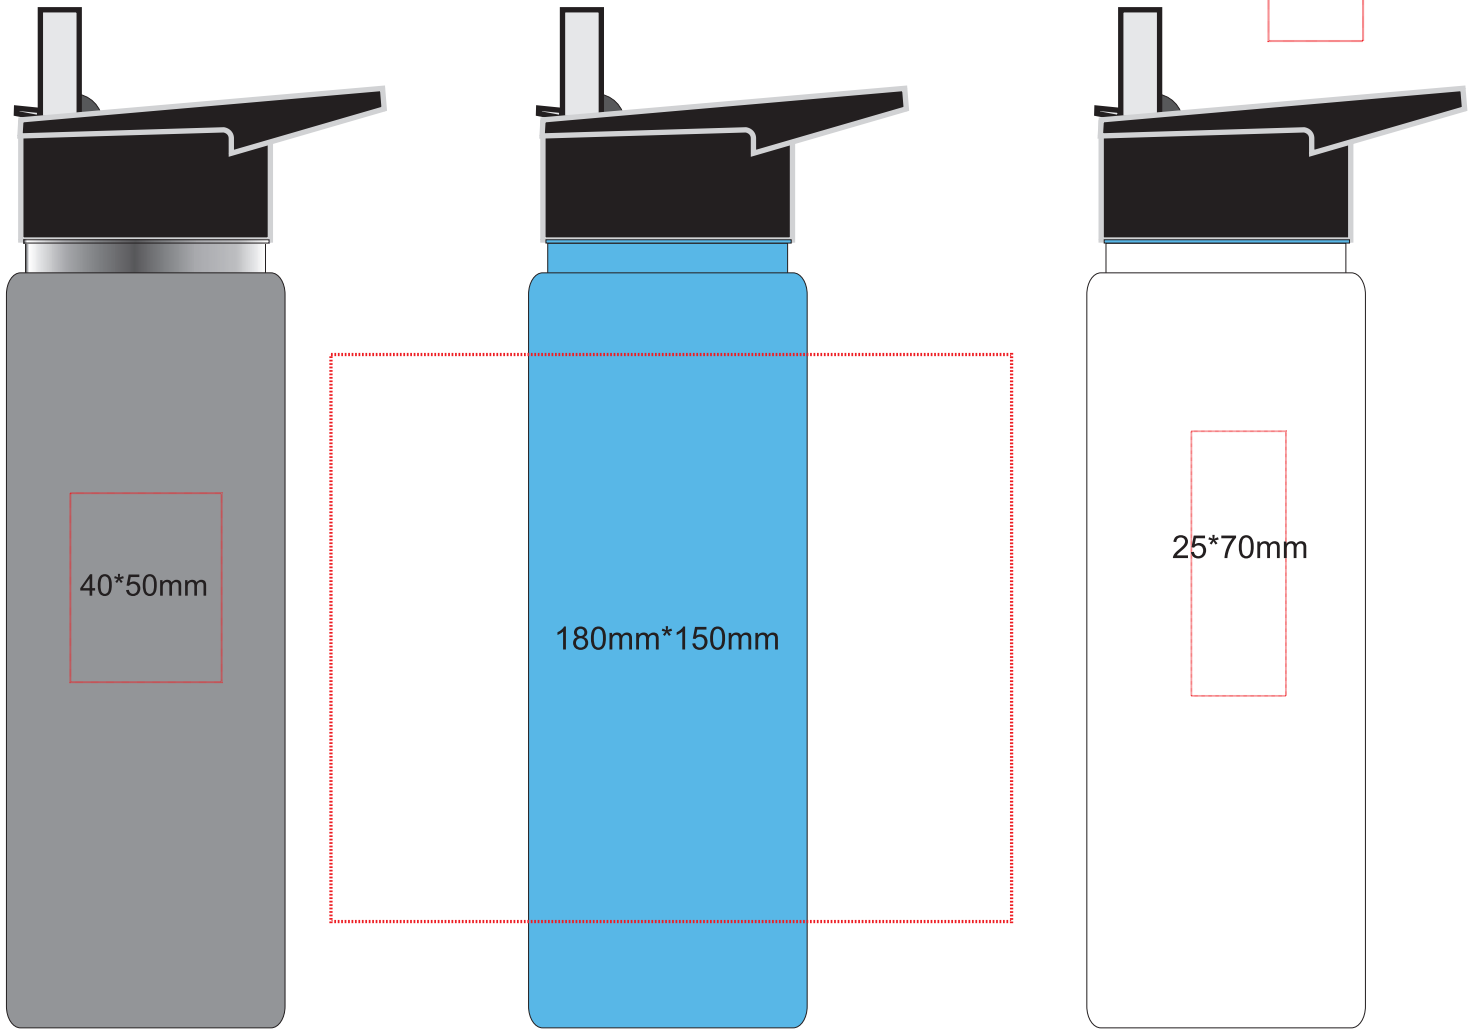

ARTWORK FOR APPROVAL

scale 50%

- > Product Code: Jm019
- > Product Size: 245X72 MM
- > Decoration Area: Pad print:40(W)X50 (H) MM (maximum 2 colours)
Rotary screen print:180(W)X100(H)MM
--(2 colours are possible -subject to the artwork)
4 cp digital print: 25(W) x 75(H) MM;25(W) x 100(H)MM
*****4 cp print only on light blue, light grey.