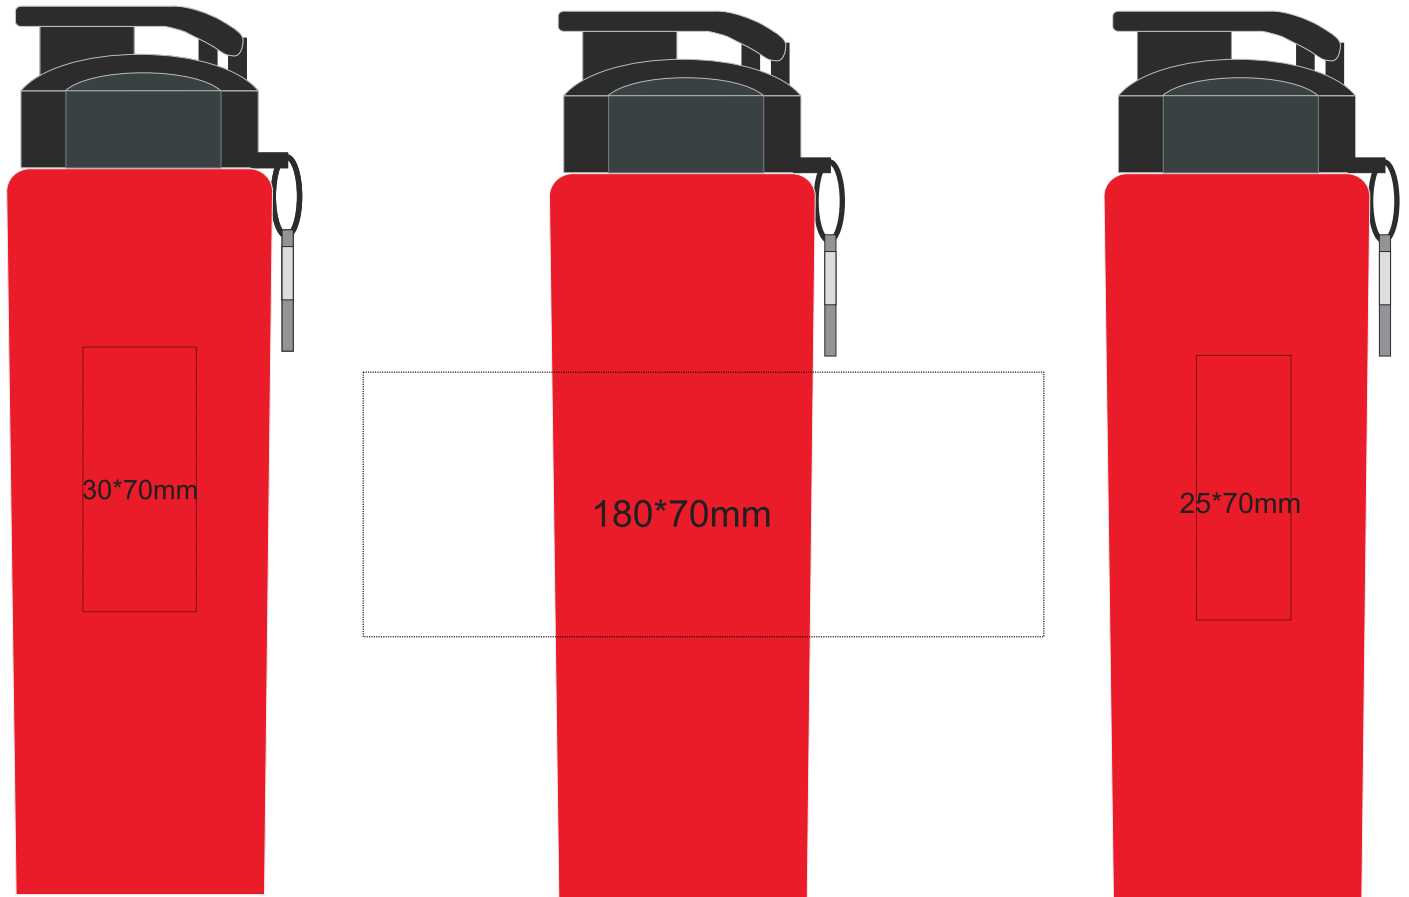

# ARTWORK FOR APPROVAL

scale 50%

- > Product Code: Jm015
- > Product Size: 240X73MM
- > Decoration Area: LASER ENGRVED: 30X70 MM  
Rotary Print: 180 W x 70 H mm (maximum 1 colour)  
4 colour digital print: 25 W X 70 H mm;  
can't be 25\*100 for digital