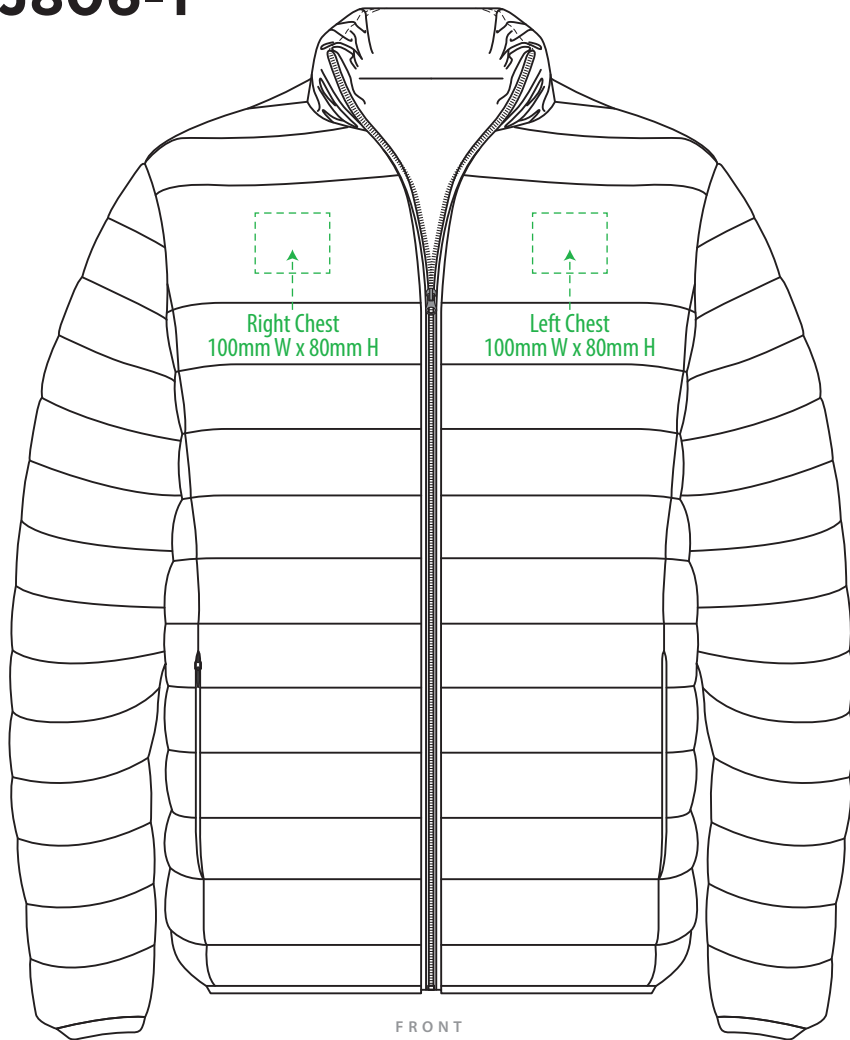

J806-Y

FRONT

BACK

COLOUR

J806-Y

NOTE:

The maximum decoration area is a guide only and is greatly dependant on the logo shape.

EMBROIDERY

J806-Y

NOTE:

The maximum decoration area is a guide only and is greatly dependant on the logo shape.

SUPASUB/SUPAETCH

J806-Y

NOTE:

The maximum decoration area is a guide only and is greatly dependant on the logo shape.

SCREENPRINT