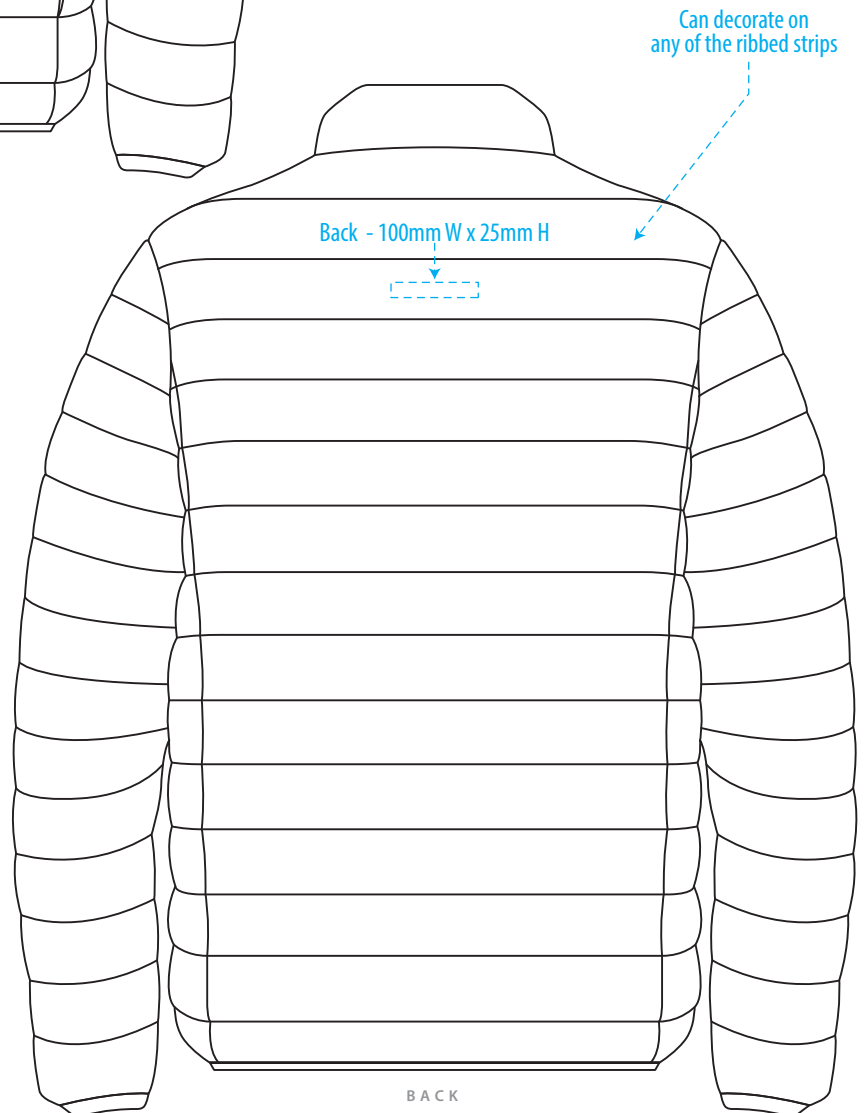

J806-Y

FRONT

BACK

COLOUR

J806-Y

NOTE:

The maximum decoration area is a guide only and is greatly dependant on the logo shape.

EMBROIDERY

J806-Y

NOTE:

The maximum decoration area is a guide only and is greatly dependant on the logo shape.

SUPASUB/SUPAETCH

J806-Y

NOTE:

The maximum decoration area is a guide only and is greatly dependant on the logo shape.

SCREENPRINT