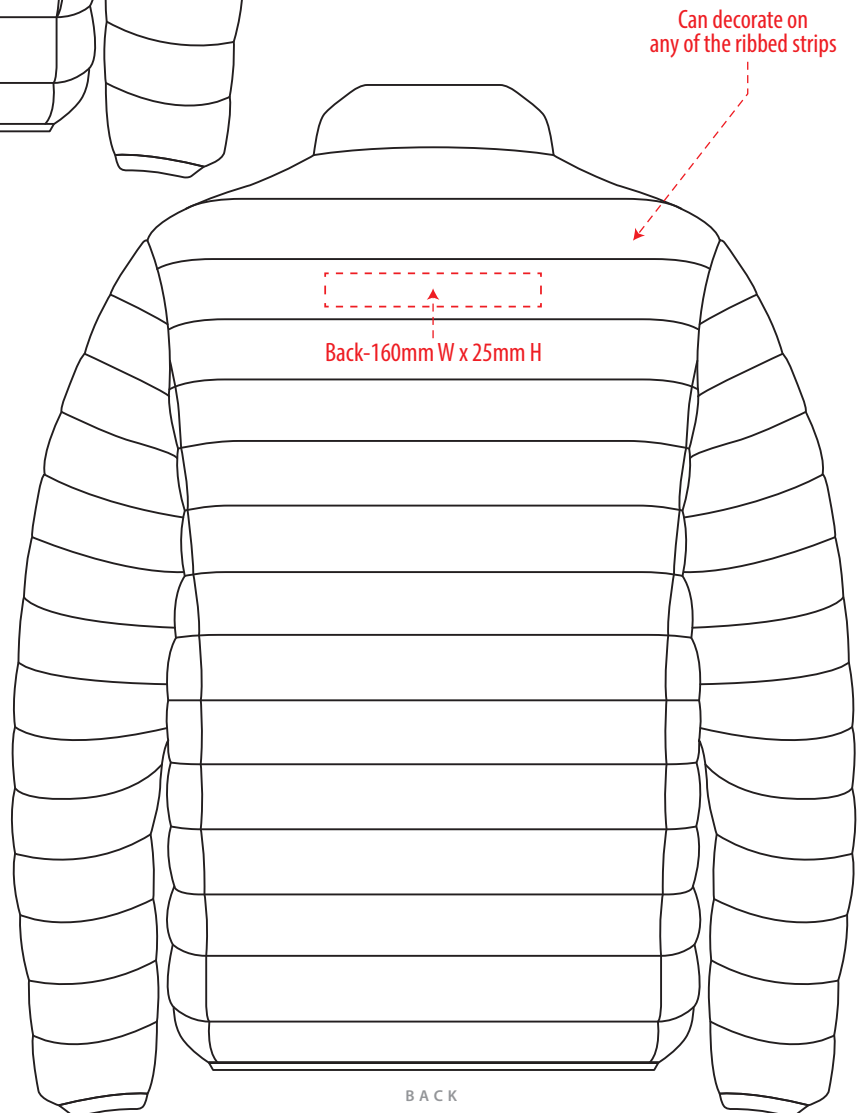

J806-Y

FRONT

BACK

COLOUR

J806-Y

NOTE:

The maximum decoration area is a guide only and is greatly dependant on the logo shape.

EMBROIDERY

J806-Y

NOTE:

The maximum decoration area is a guide only and is greatly dependant on the logo shape.

SUPASUB/SUPAETCH

J806-Y

NOTE:

The maximum decoration area is a guide only and is greatly dependant on the logo shape.

SCREENPRINT