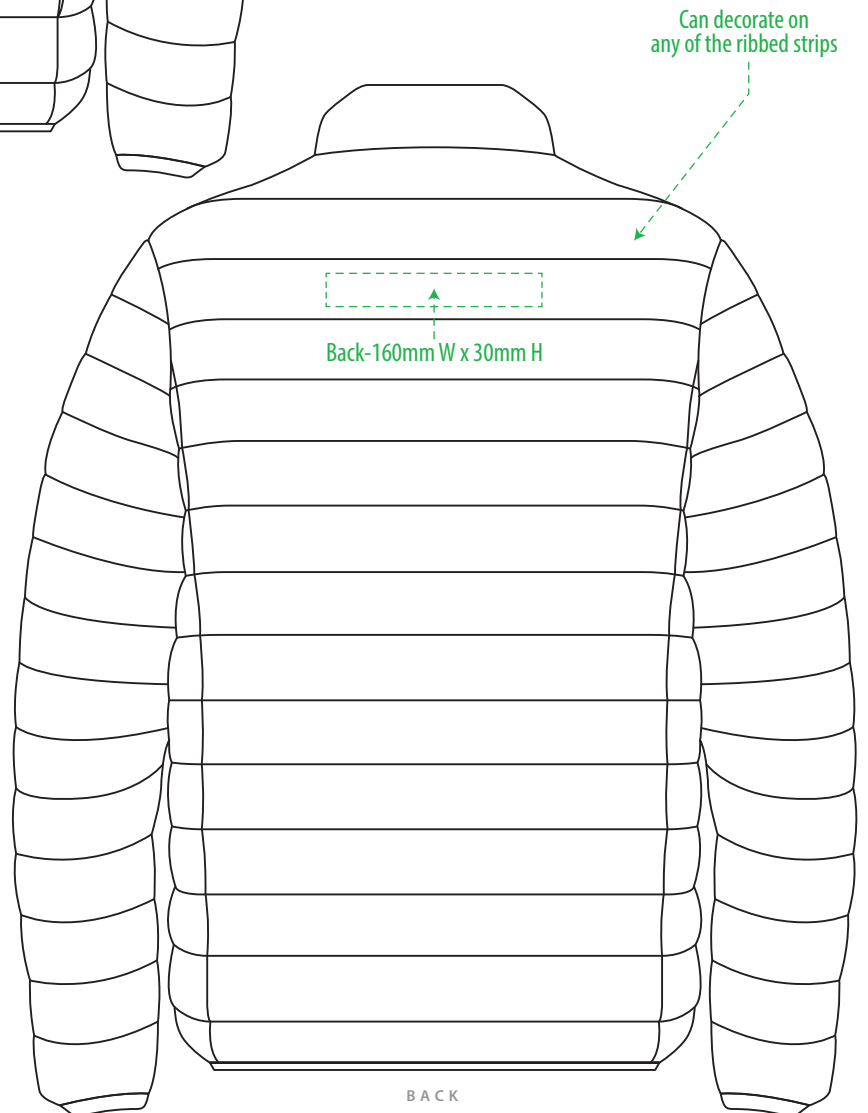

J806-Y

FRONT

BACK

COLOUR

J806-Y

NOTE:

The maximum decoration area is a guide only and is greatly dependant on the logo shape.

EMBROIDERY

J806-Y

NOTE:

The maximum decoration area is a guide only and is greatly dependant on the logo shape.

SUPASUB/SUPAETCH

J806-Y

NOTE:

The maximum decoration area is a guide only and is greatly dependant on the logo shape.

SCREENPRINT