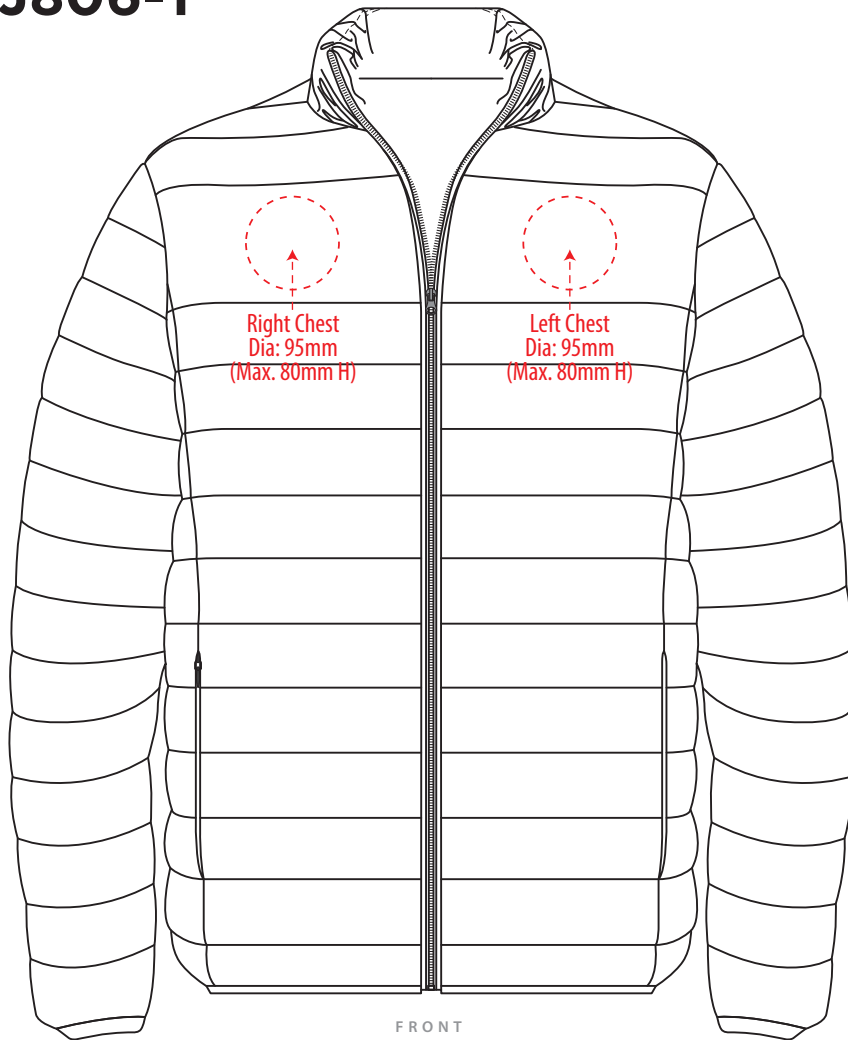

J806-Y

FRONT

BACK

COLOUR

J806-Y

NOTE:

The maximum decoration area is a guide only and is greatly dependant on the logo shape.

EMBROIDERY

J806-Y

NOTE:

The maximum decoration area is a guide only and is greatly dependant on the logo shape.

SUPASUB/SUPAETCH

J806-Y

NOTE:

The maximum decoration area is a guide only and is greatly dependant on the logo shape.

SCREENPRINT