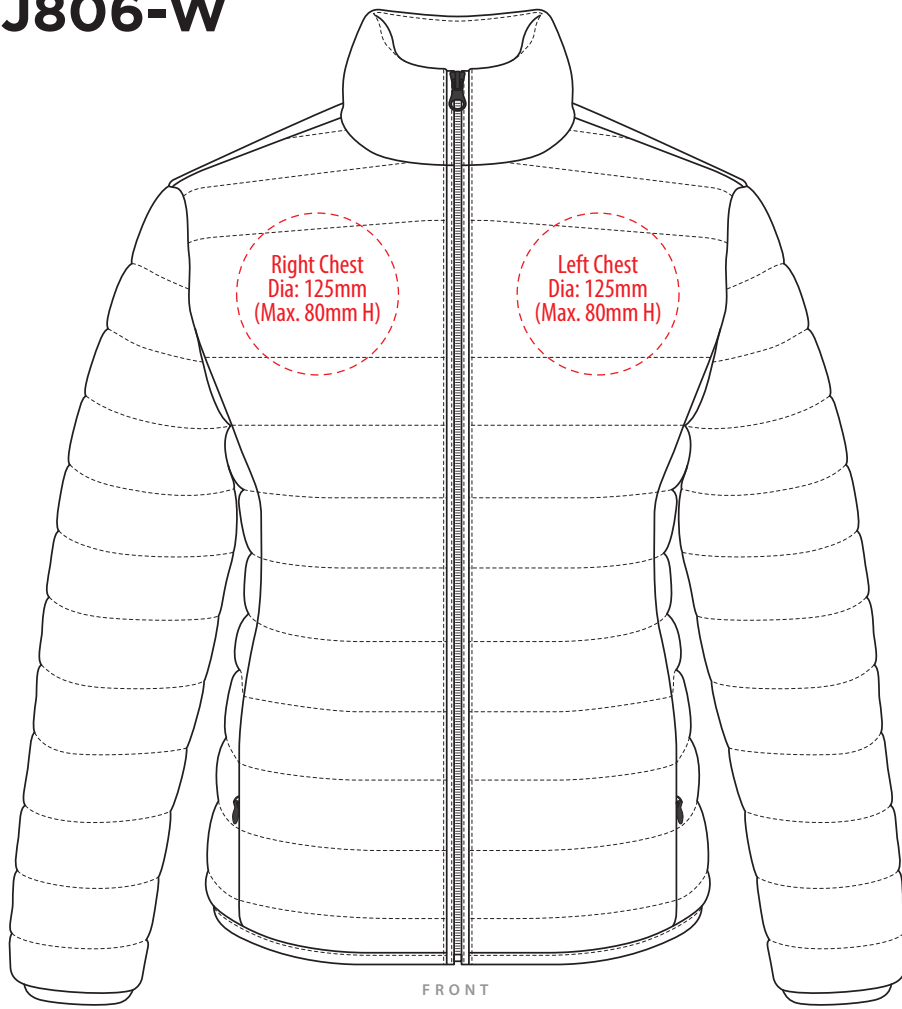

J806-W

FRONT

BACK

COLOUR

J806-W

NOTE:

The maximum decoration area is a guide only and is greatly dependant on the logo shape.

EMBROIDERY

J806-W

NOTE:

The maximum decoration area is a guide only and is greatly dependant on the logo shape.

SUPASUB/SUPAETCH

J806-W

NOTE:

The maximum decoration area is a guide only and is greatly dependant on the logo shape.

SCREENPRINT