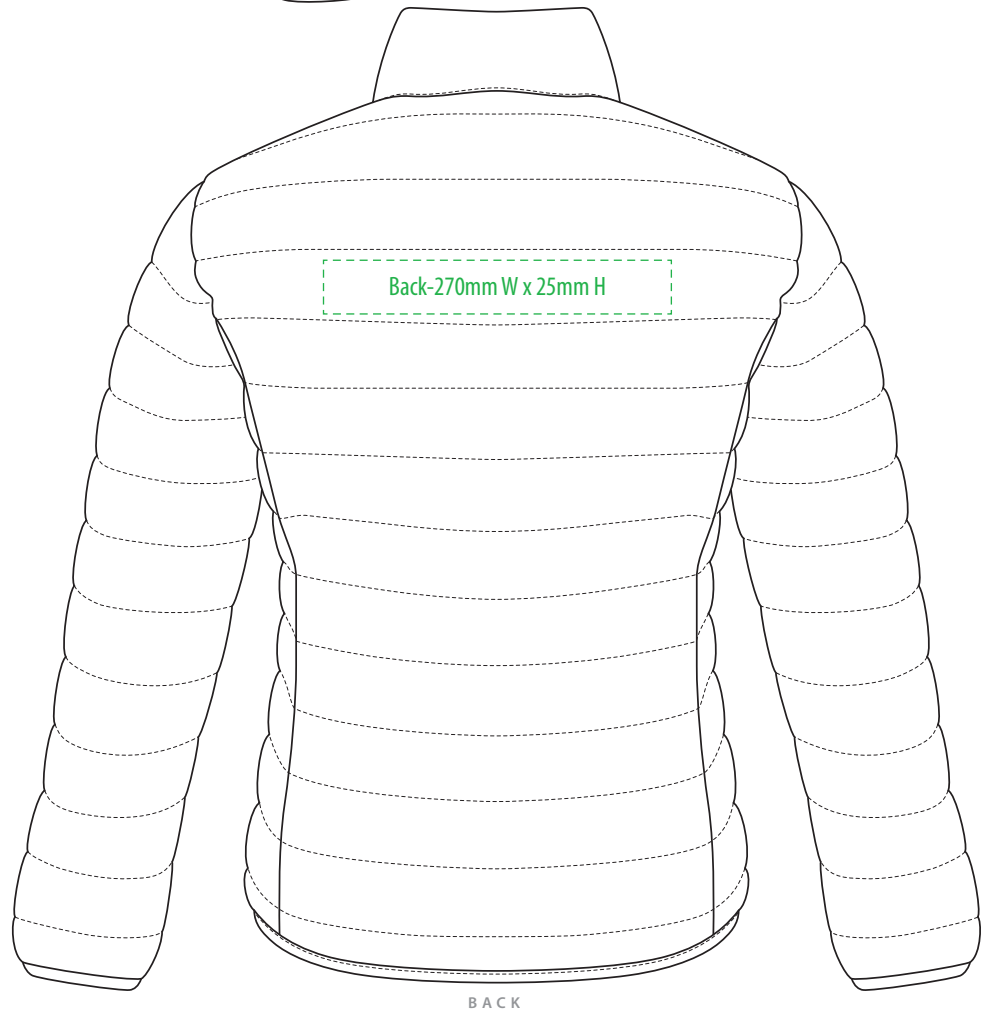

J806-W

FRONT

BACK

COLOUR

J806-W

NOTE:

The maximum decoration area is a guide only and is greatly dependant on the logo shape.

EMBROIDERY

J806-W

NOTE:

The maximum decoration area is a guide only and is greatly dependant on the logo shape.

SUPASUB/SUPAETCH

J806-W

NOTE:

The maximum decoration area is a guide only and is greatly dependant on the logo shape.

SCREENPRINT