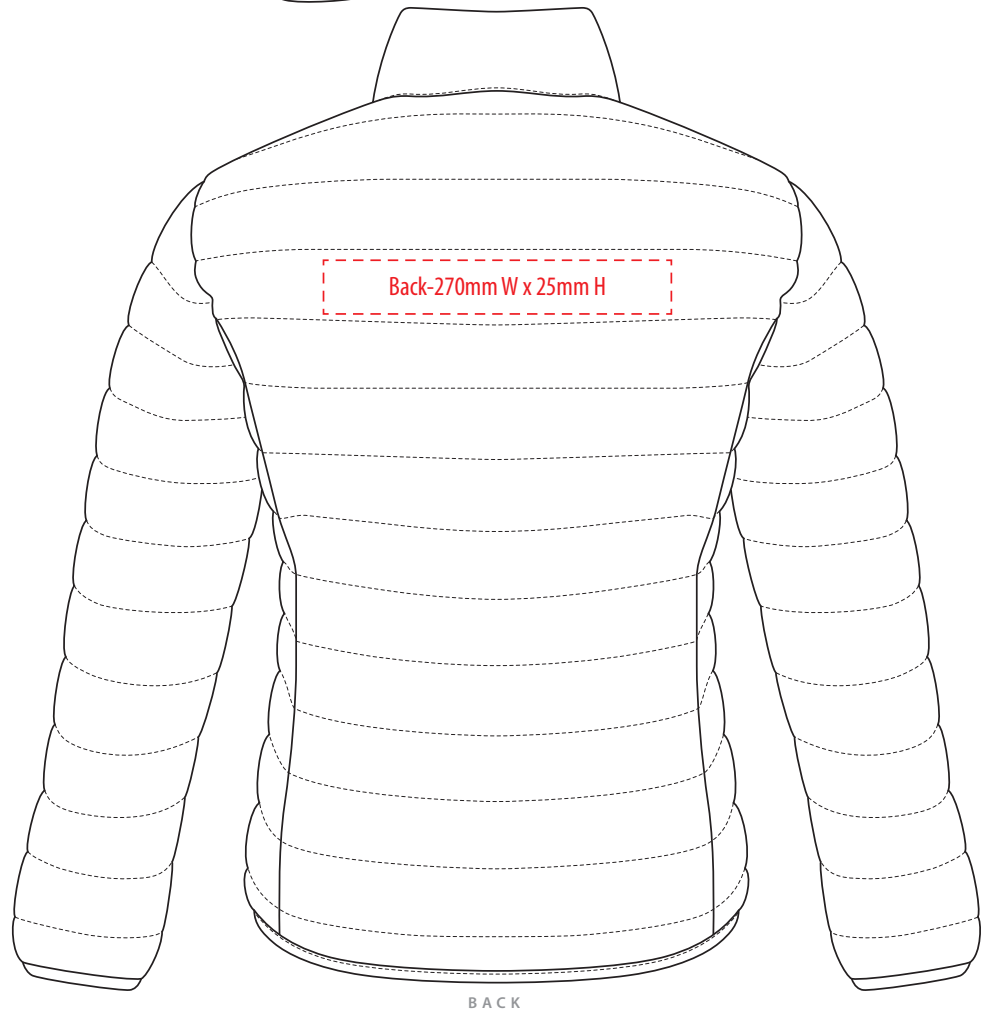

J806-W

FRONT

BACK

COLOUR

J806-W

NOTE:

The maximum decoration area is a guide only and is greatly dependant on the logo shape.

EMBROIDERY

J806-W

NOTE:

The maximum decoration area is a guide only and is greatly dependant on the logo shape.

SUPASUB/SUPAETCH

J806-W

NOTE:

The maximum decoration area is a guide only and is greatly dependant on the logo shape.

SCREENPRINT