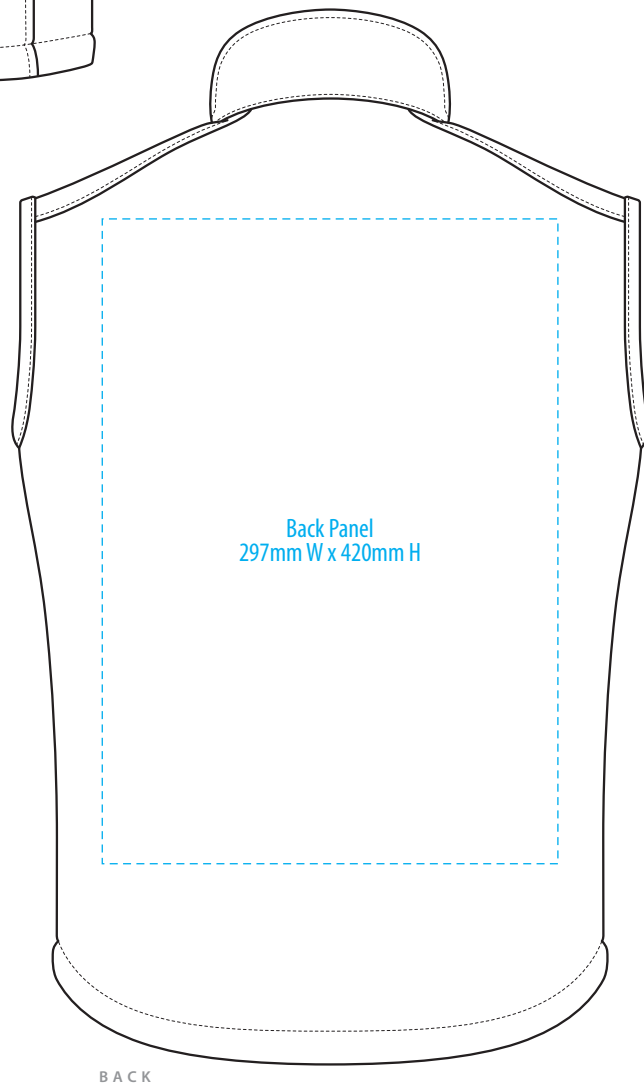

J801

FRONT

BACK

COLOUR

J801

NOTE:

The maximum decoration area is a guide only and is greatly dependant on the logo shape.

EMBROIDERY

J801

NOTE:

The maximum decoration area is a guide only and is greatly dependant on the logo shape.

J801

NOTE:

The maximum decoration area is a guide only and is greatly dependant on the logo shape.

SUPASUB/SUPAETCH

J801

NOTE:

The maximum decoration area is a guide only and is greatly dependant on the logo shape.

SCREENPRINT