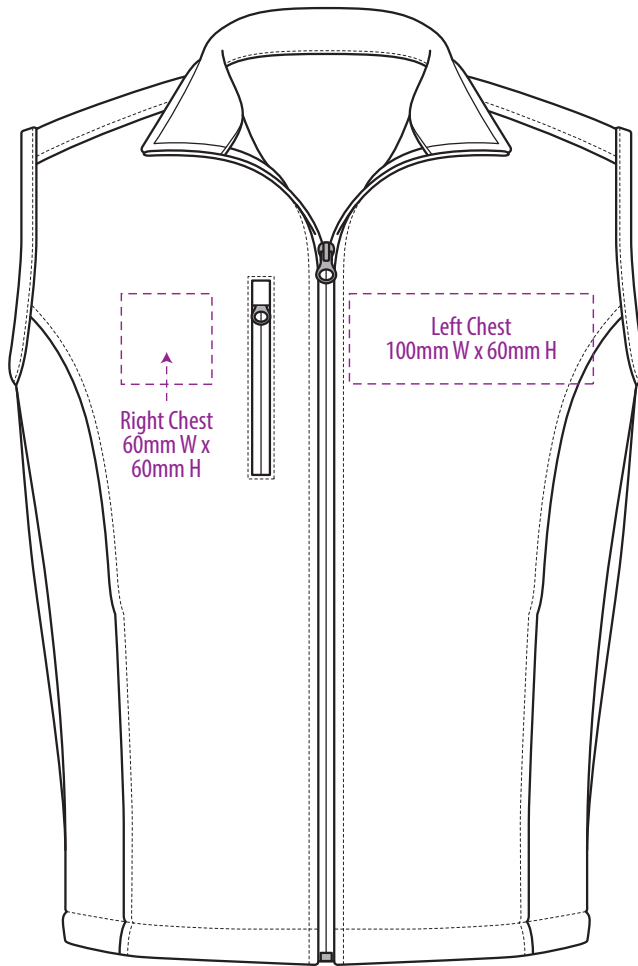

J801

FRONT

BACK

COLOUR

J801

NOTE:

The maximum decoration area is a guide only and is greatly dependant on the logo shape.

EMBROIDERY

J801

NOTE:

The maximum decoration area is a guide only and is greatly dependant on the logo shape.

J801

NOTE:

The maximum decoration area is a guide only and is greatly dependant on the logo shape.

SUPASUB/SUPAETCH

J801

NOTE:

The maximum decoration area is a guide only and is greatly dependant on the logo shape.

SCREENPRINT