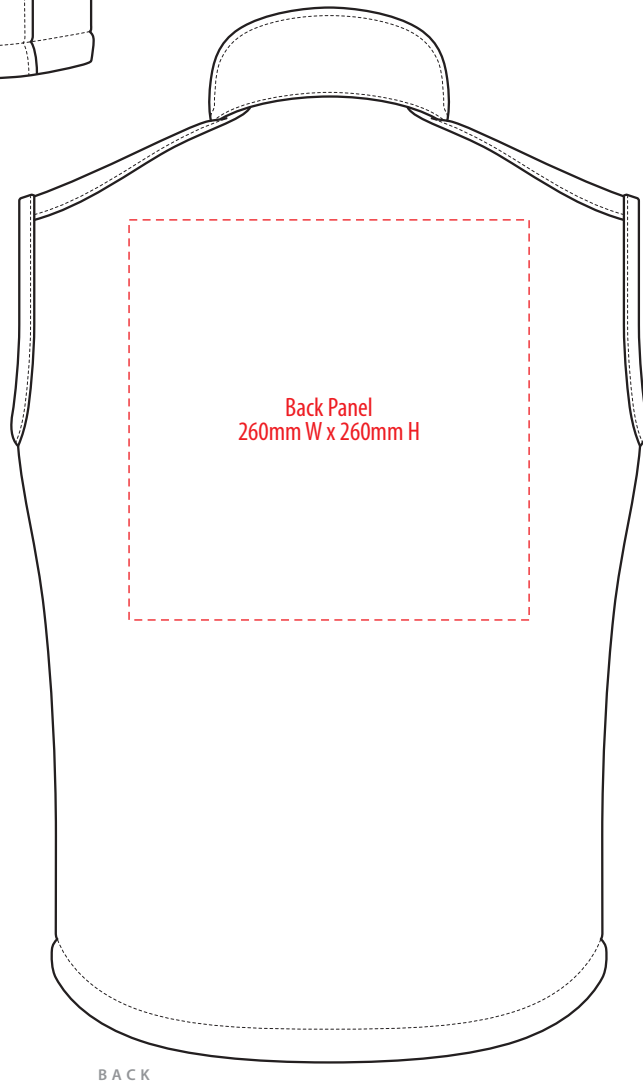

J801

FRONT

BACK

COLOUR

J801

NOTE:

The maximum decoration area is a guide only and is greatly dependant on the logo shape.

EMBROIDERY

J801

NOTE:

The maximum decoration area is a guide only and is greatly dependant on the logo shape.

J801

NOTE:

The maximum decoration area is a guide only and is greatly dependant on the logo shape.

SUPASUB/SUPAETCH

J801

NOTE:

The maximum decoration area is a guide only and is greatly dependant on the logo shape.

SCREENPRINT