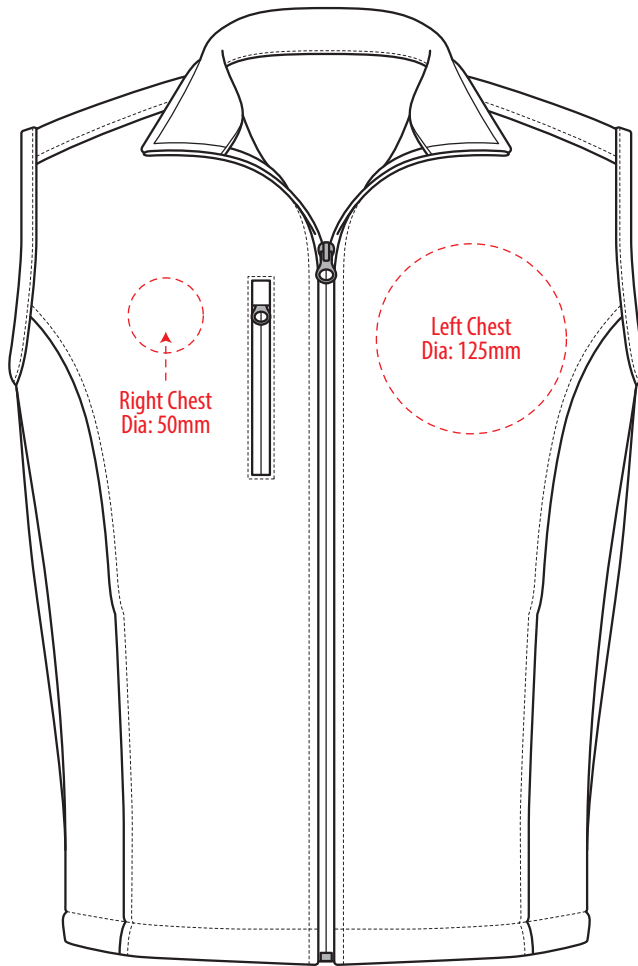

J801

FRONT

BACK

COLOUR

J801

NOTE:

The maximum decoration area is a guide only and is greatly dependant on the logo shape.

EMBROIDERY

J801

NOTE:

The maximum decoration area is a guide only and is greatly dependant on the logo shape.

J801

NOTE:

The maximum decoration area is a guide only and is greatly dependant on the logo shape.

SUPASUB/SUPAETCH

J801

NOTE:

The maximum decoration area is a guide only and is greatly dependant on the logo shape.

SCREENPRINT