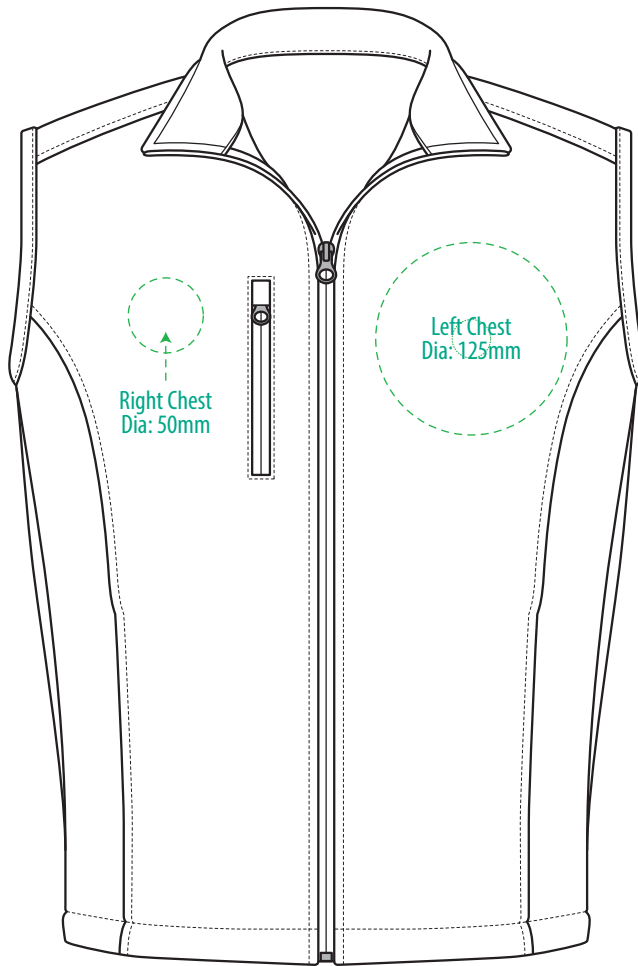

J801

FRONT

BACK

COLOUR

J801

NOTE:

The maximum decoration area is a guide only and is greatly dependant on the logo shape.

EMBROIDERY

J801

NOTE:

The maximum decoration area is a guide only and is greatly dependant on the logo shape.

J801

NOTE:

The maximum decoration area is a guide only and is greatly dependant on the logo shape.

SUPASUB/SUPAETCH

J801

NOTE:

The maximum decoration area is a guide only and is greatly dependant on the logo shape.

SCREENPRINT