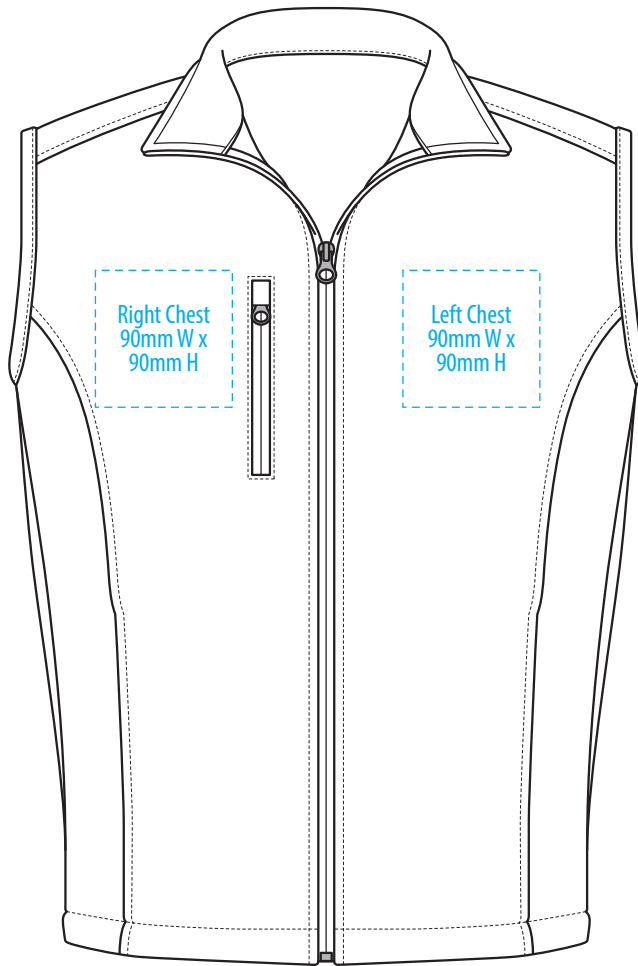

J801

FRONT

BACK

COLOUR

J801

NOTE:

The maximum decoration area is a guide only and is greatly dependant on the logo shape.

EMBROIDERY

J801

NOTE:

The maximum decoration area is a guide only and is greatly dependant on the logo shape.

J801

NOTE:

The maximum decoration area is a guide only and is greatly dependant on the logo shape.

SUPASUB/SUPAETCH

J801

NOTE:

The maximum decoration area is a guide only and is greatly dependant on the logo shape.

SCREENPRINT