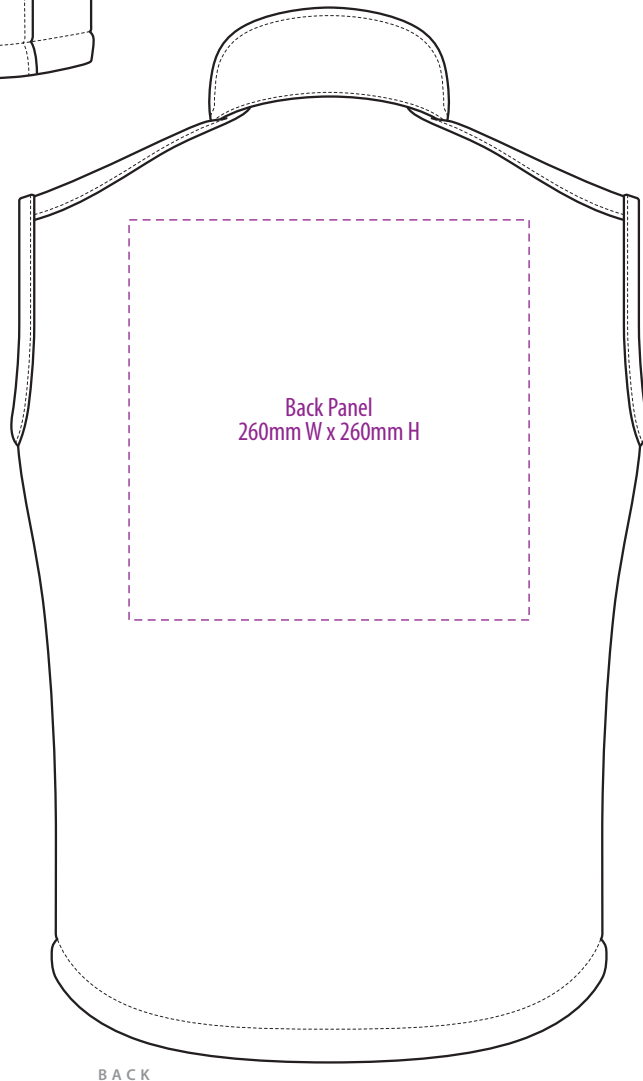

J801

FRONT

BACK

COLOUR

J801

NOTE:

The maximum decoration area is a guide only and is greatly dependant on the logo shape.

EMBROIDERY

J801

NOTE:

The maximum decoration area is a guide only and is greatly dependant on the logo shape.

J801

NOTE:

The maximum decoration area is a guide only and is greatly dependant on the logo shape.

SUPASUB/SUPAETCH

J801

NOTE:

The maximum decoration area is a guide only and is greatly dependant on the logo shape.

SCREENPRINT