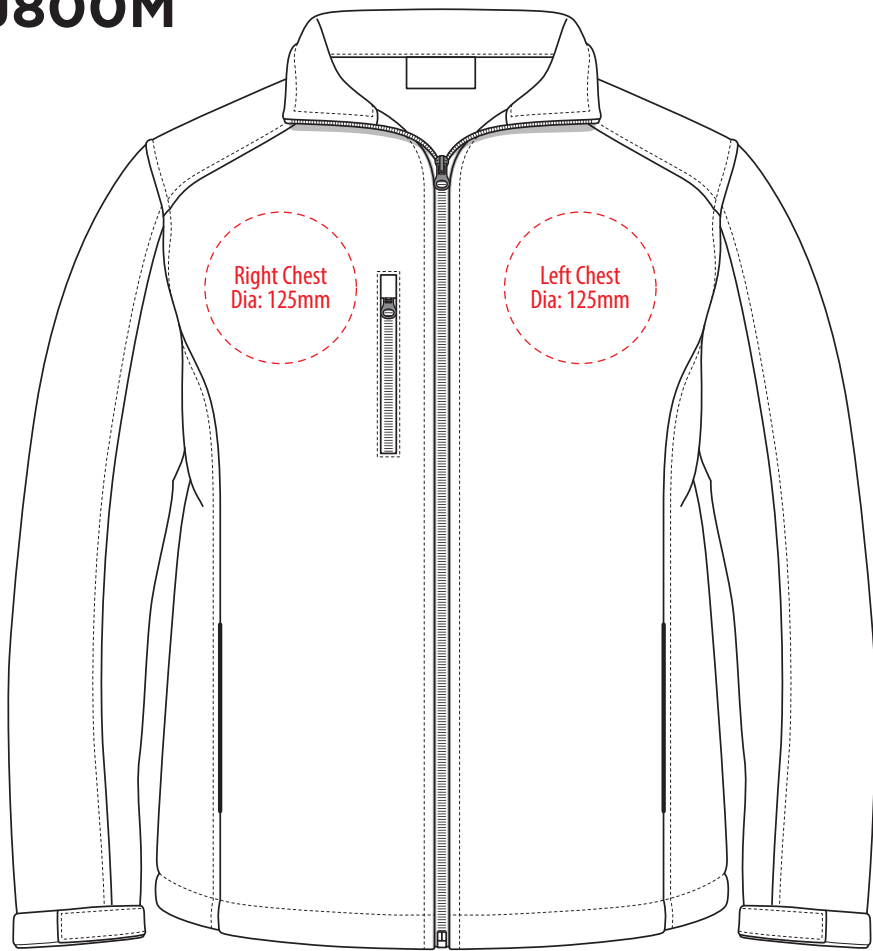

J800M

COLOUR

J800M

NOTE:

The maximum decoration area is a guide only and is greatly dependant on the logo shape.

EMBROIDERY

J800M

NOTE:

The maximum decoration area is a guide only and is greatly dependant on the logo shape.

SUPACOLOUR/SCREENPRINT

J800M

NOTE:

The maximum decoration area is a guide only and is greatly dependant on the logo shape.