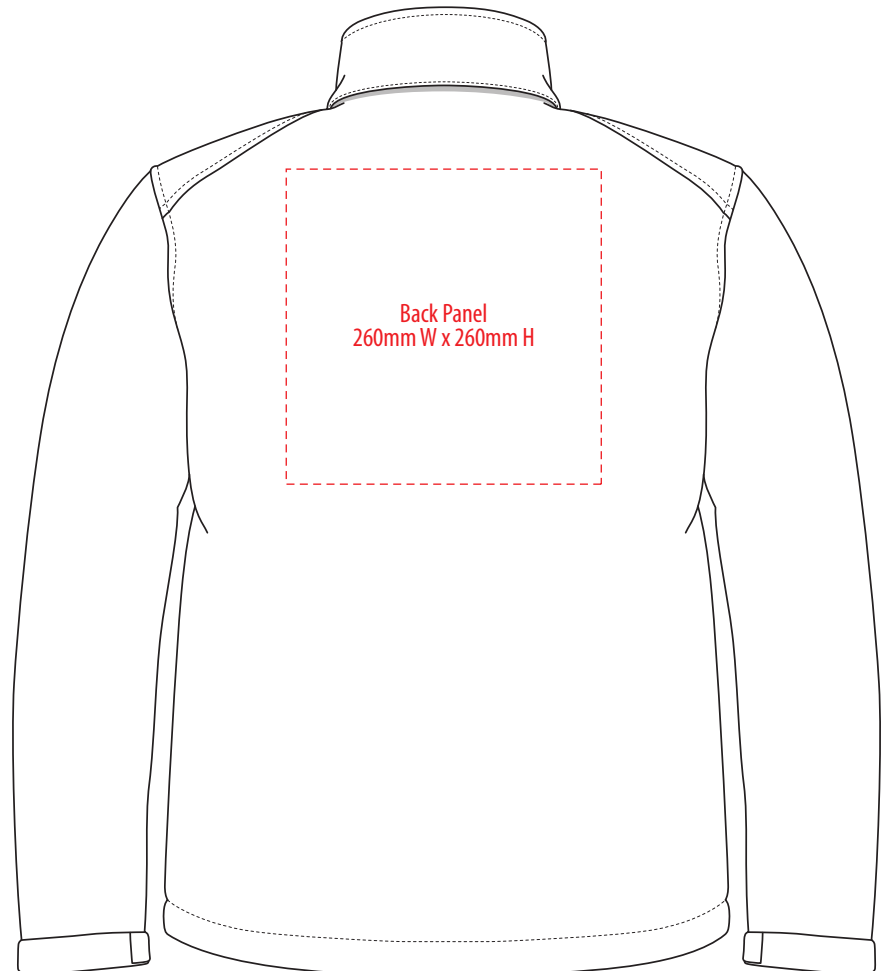

J800M

COLOUR

J800M

NOTE:

The maximum decoration area is a guide only and is greatly dependant on the logo shape.

EMBROIDERY

J800M

NOTE:

The maximum decoration area is a guide only and is greatly dependant on the logo shape.

SUPACOLOUR/SCREENPRINT

J800M

NOTE:

The maximum decoration area is a guide only and is greatly dependant on the logo shape.