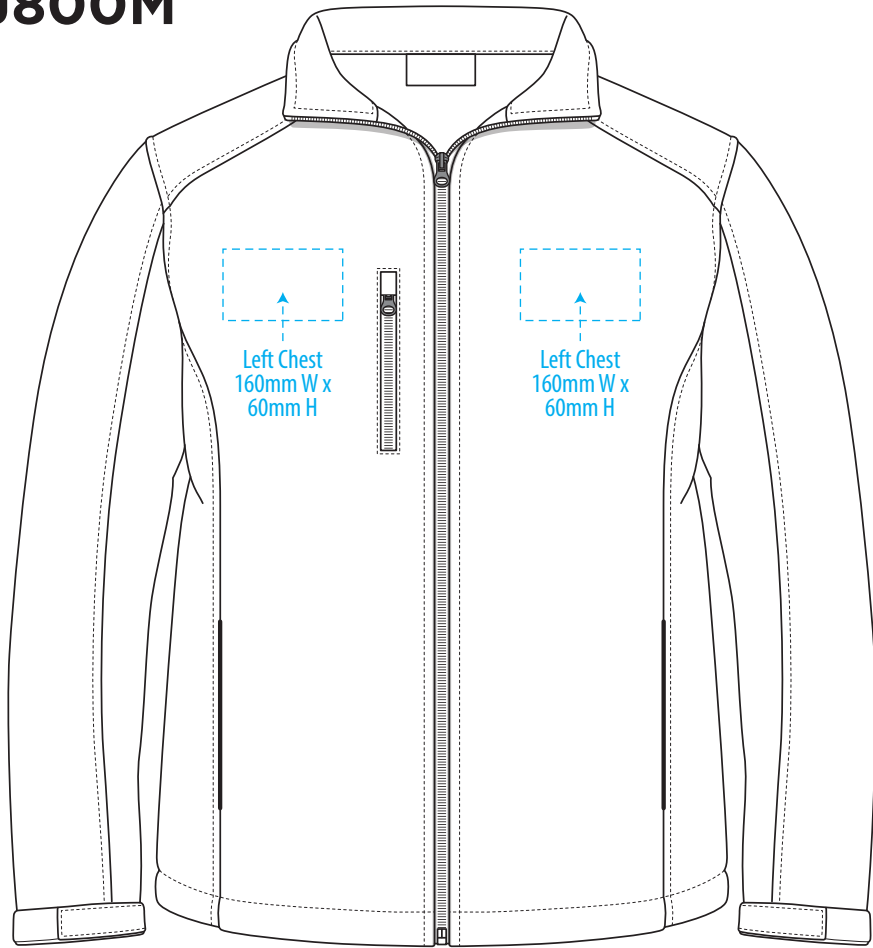

J800M

COLOUR

J800M

NOTE:

The maximum decoration area is a guide only and is greatly dependant on the logo shape.

EMBROIDERY

J800M

NOTE:

The maximum decoration area is a guide only and is greatly dependant on the logo shape.

SUPACOLOUR/SCREENPRINT

J800M

NOTE:

The maximum decoration area is a guide only and is greatly dependant on the logo shape.