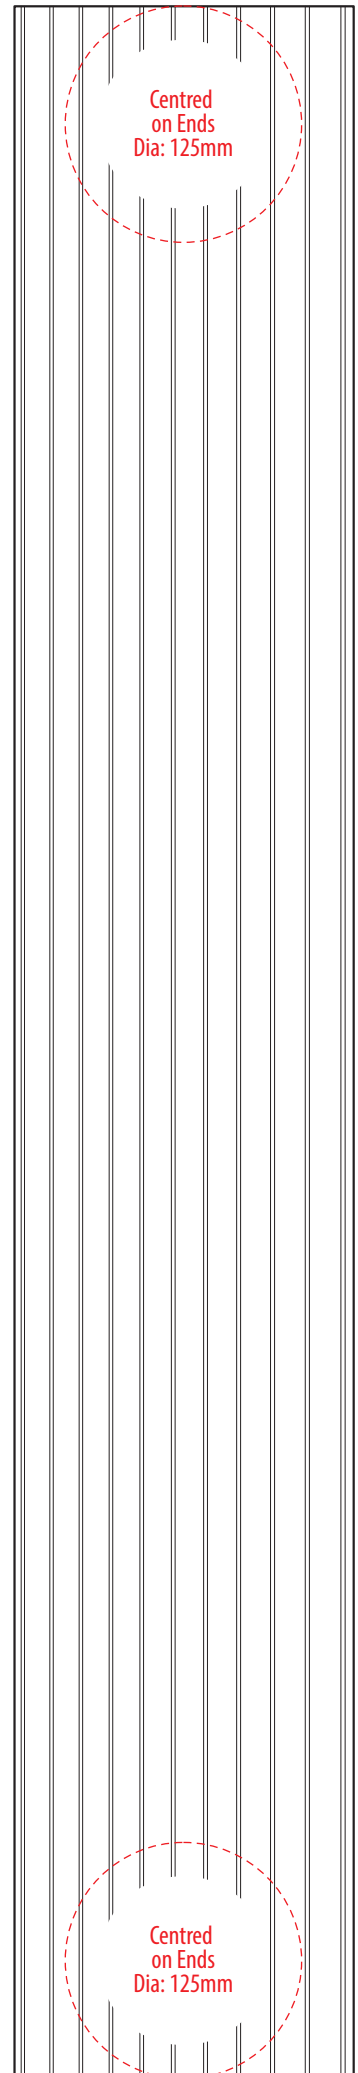

J540

COLOUR

J540

NOTE:

The maximum decoration area is a guide only and is greatly dependant on the logo shape.

EMBROIDERY

J540

NOTE:

The maximum decoration area is a guide only and is greatly dependant on the logo shape.

SUPASUB/SUPAETCH/
SUPAFLEX