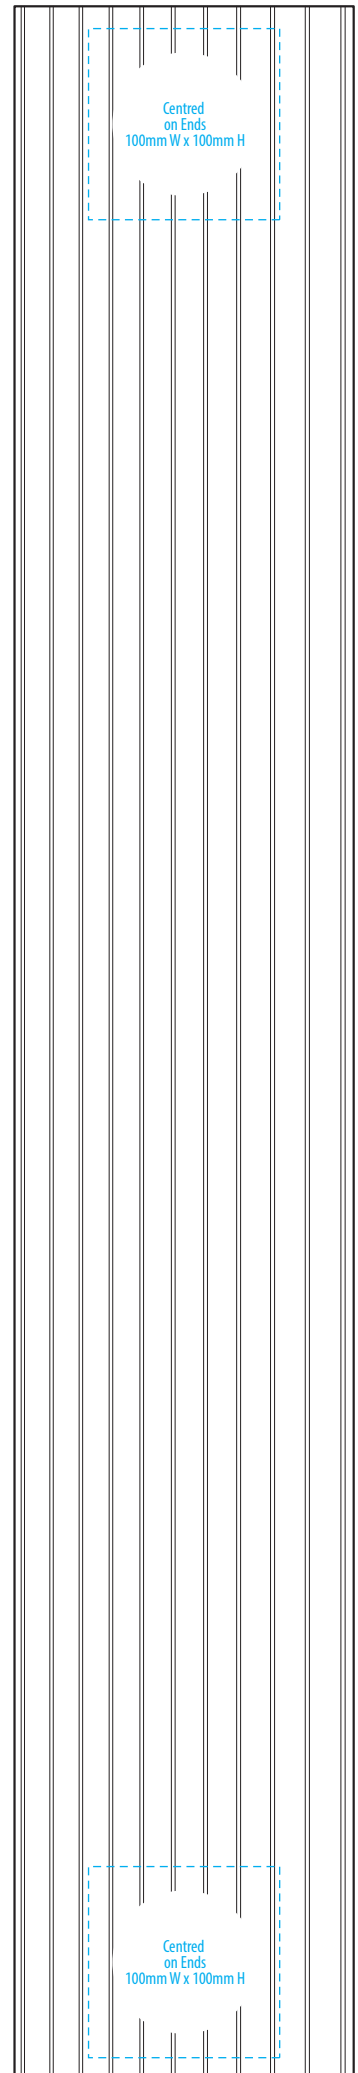

J540

COLOUR

J540

NOTE:

The maximum decoration area is a guide only and is greatly dependant on the logo shape.

EMBROIDERY

J540

NOTE:

The maximum decoration area is a guide only and is greatly dependant on the logo shape.

SUPASUB/SUPAETCH/
SUPAFLEX