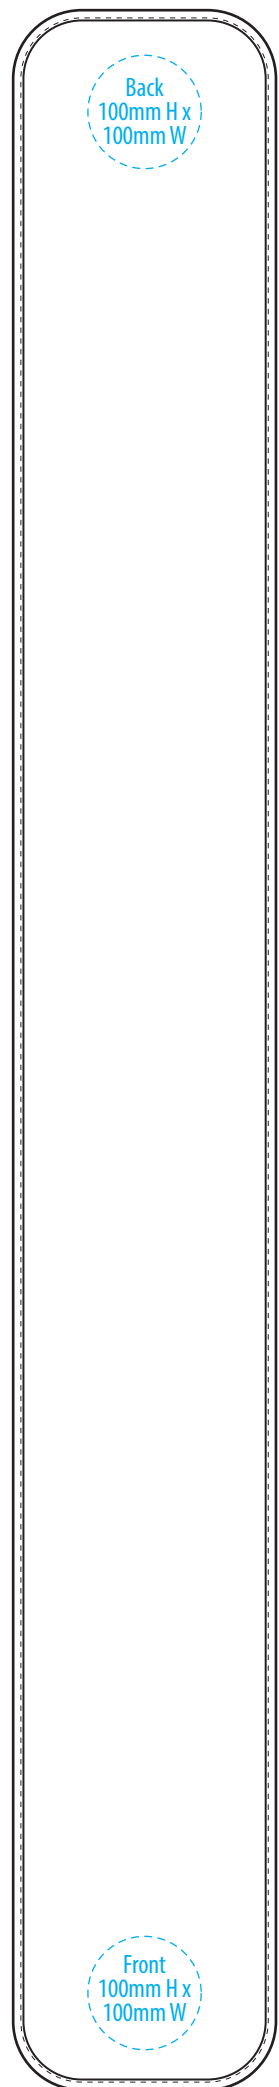

J518

COLOUR

J518

Front
150mm H x
150mm W

Back
150mm H x
150mm W

Front
150mm H x
150mm W

EMBROIDERY

J518