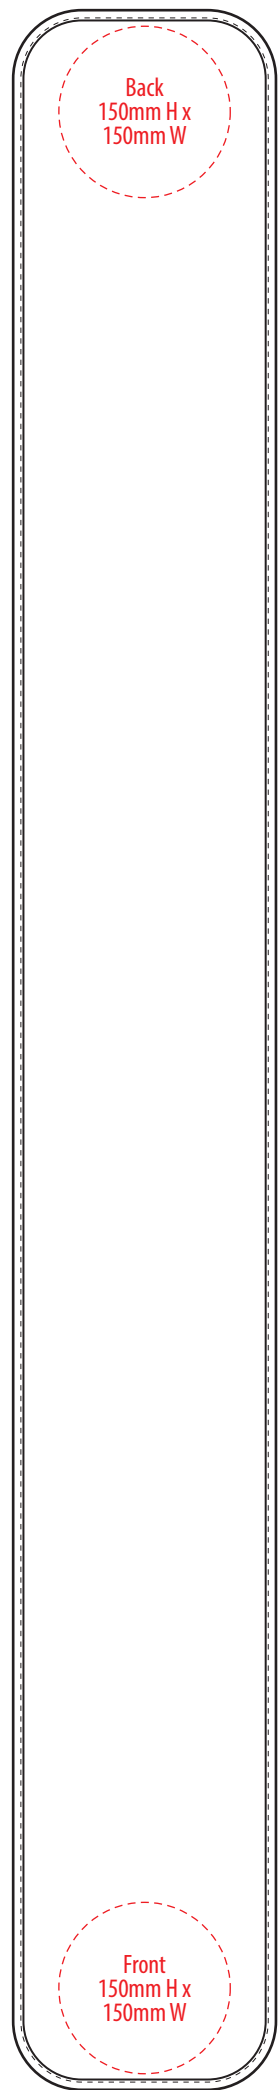

J518

COLOUR

J518

Front
150mm H x
150mm W

Back
150mm H x
150mm W

Front
150mm H x
150mm W

EMBROIDERY

J518

SUPASUB/SUPAETCH/
SUPAFLEX