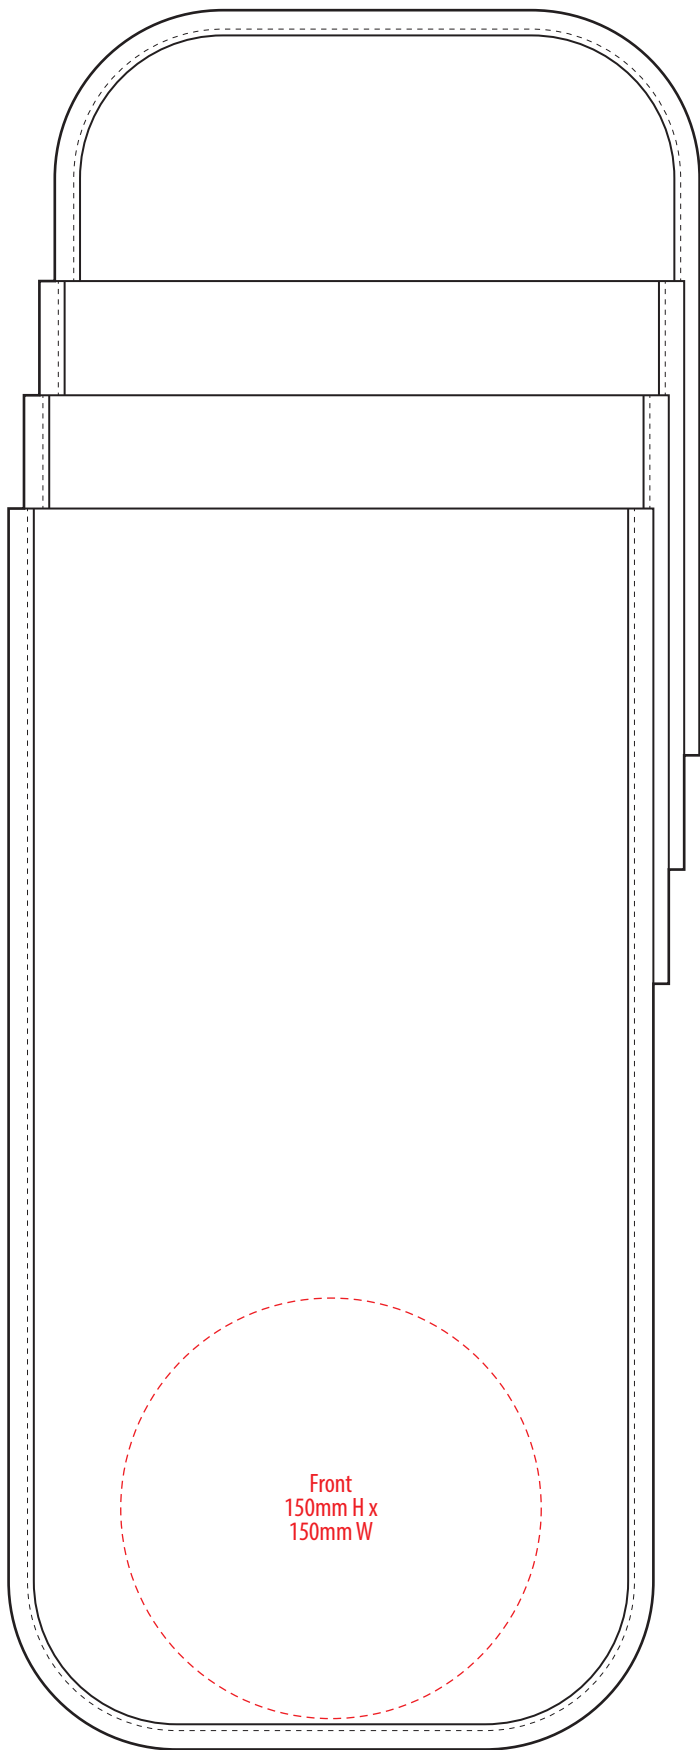

J518

COLOUR

J518

Front
150mm H x
150mm W

Back
150mm H x
150mm W

Front
150mm H x
150mm W

EMBROIDERY

J518

SUPASUB/SUPAETCH/
SUPAFLEX