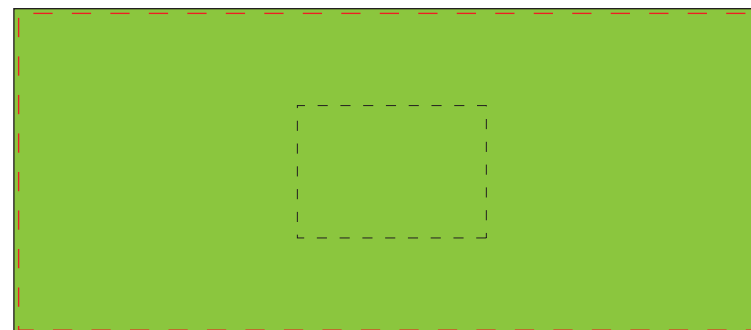

### PRINT AREA

Towel: 200 mm w x 140 mm h (*Digital Transfer*)

Bag: 150 mm W x 80mm H (*Screen Print*)

Towel - Actual Print Size: mm w x mm h

Dotted line indicates maximum print area

## LAYOUT

Pack - 25%

Towel - 12.5%

*Black broken line represents maximum print area of digital transfer  
Can print anywhere within the red rectangle line  
Distance from edge of towel to red rectangle is 5mm*