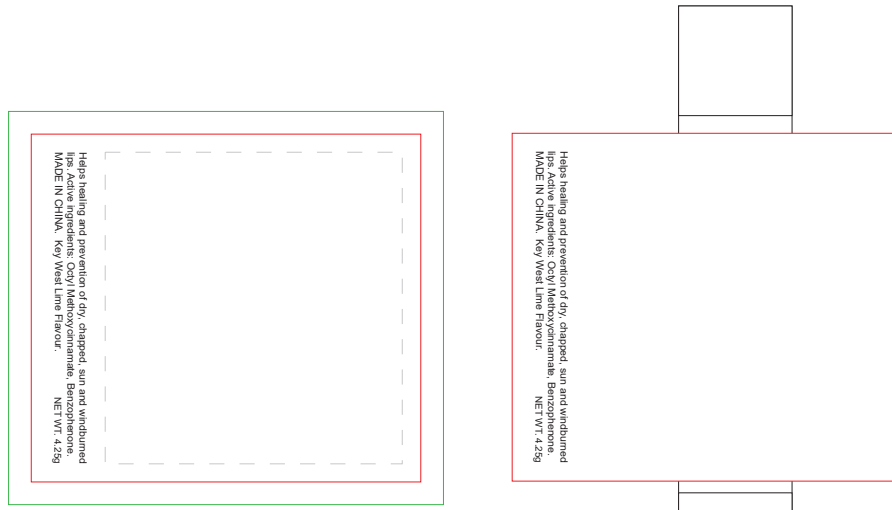

# H613 - Lime Lip Balm

<b>Product Colour/s</b> (Please specify product colour/s here)	<b>Product Size</b> 15mm W x 67mm H	<b>Actual Print Size</b> (Please specify actual print size here)
<b>Print colour/s</b> (Please specify print colour/s here)	<b>Print Method</b> <input type="checkbox"/> Digital Label (Wrap): 51.5mm W x 46mm H <input type="checkbox"/> Variable Data (Wrap): 51.5mm W x 46mm H	

- Print Area (Please keep important elements within this area)
- Cut Line (This is where your artwork will be trimmed off)
- Bleed area (Artwork that reaches in this area will be trimmed off)

**ARTWORK (100% approx.)**