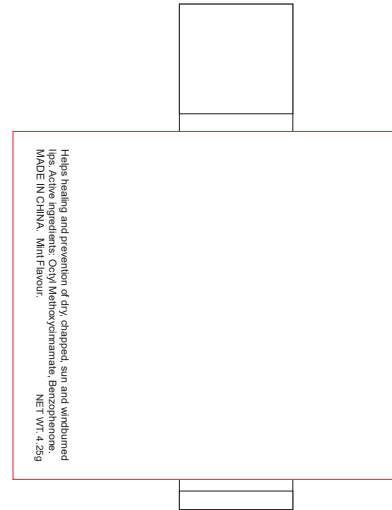

H609 - Mint Lip Balm

Product Colour/s

(Please specify product colour/s here)

Product Size

15mm W x 67mm H

Actual Print Size

(Please specify actual print size here)

Print colour/s

(Please specify print colour/s here)

Print Method

- Digital Label (Wrap): 51.5mm W x 46mm H
 Variable Data (Wrap): 51.5mm W x 46mm H

- - - Print Area (Please keep important elements within this area)
— Cut Line (This is where your artwork will be trimmed off)
— Bleed area (Artwork that reaches in this area will be trimmed off)

ARTWORK (100% approx.)

NEW/REPEAT ORDER/REDO/BACK ORDER