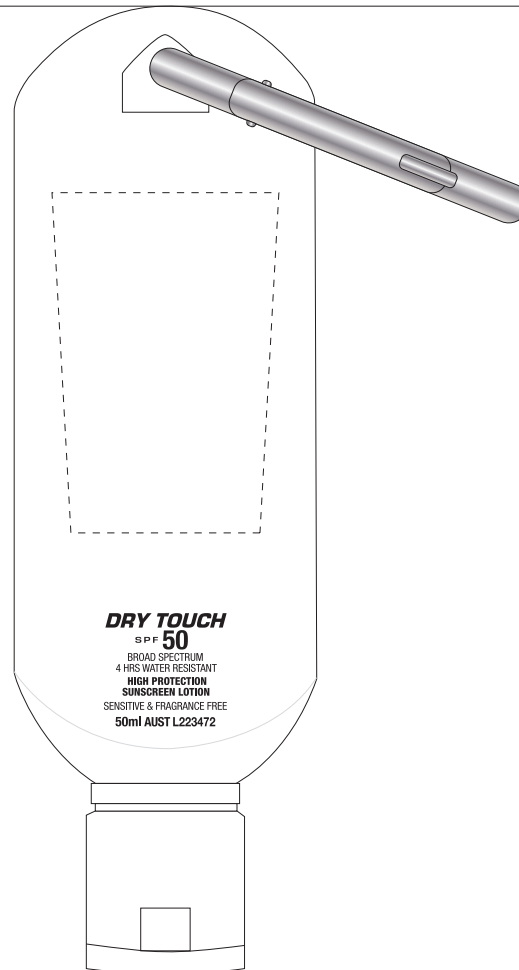

## Product Size

50ml, 128mm H x 40mm W

## Actual Print Size

(Please specify actual print size here)

## Print Method

- Pad Print: 30mm W top x 25mm W bottom x 45mm H
- Digital Print: 30mm W top x 25mm W bottom x 45mm H

QTY:

**ARTWORK (100% approx.)**

**NEW/REPEAT ORDER/REDO/BACK ORDER**