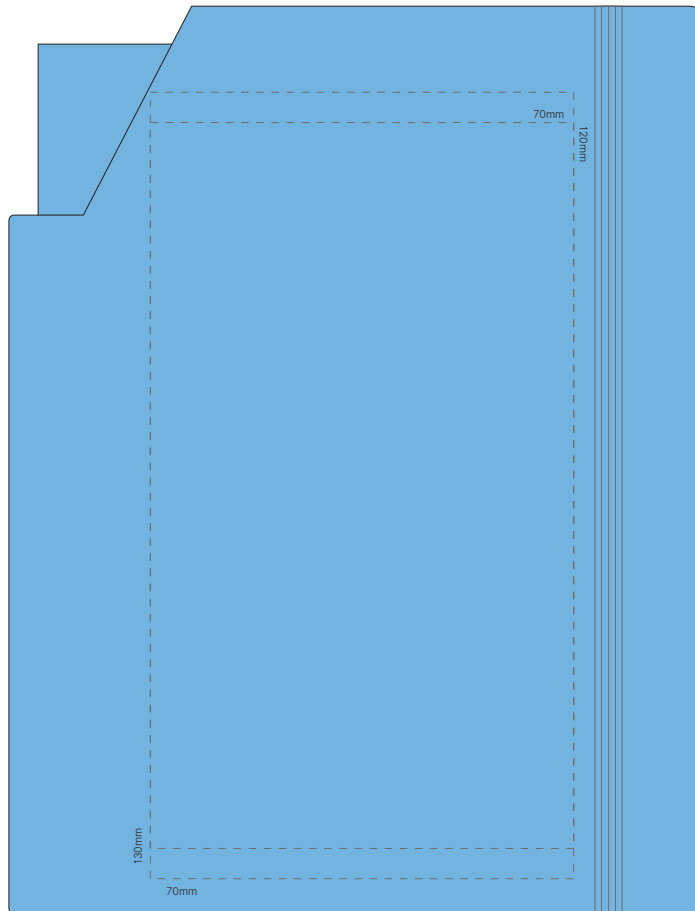

Actual Print Size

(Please specify actual print size here)

<p>Product Colour/s (Please specify product colour/s here)</p>	<p>Print colour/s (Please specify print colour/s here)</p>	<p>Quantity (Please specify quantity here)</p>
<p>Print Method</p> <p><input type="checkbox"/> Screen Print : 70mm W x 120mm H</p> <p><input type="checkbox"/> Digital Transfer : 70mm W x 130mm H</p>		<p>Colours Available</p>

Additional Notes/Art Instructions:
*Special art instructions that needs to be noted shall be placed here. If none, this note must be removed.

Disclaimer notes:

Colour proofs are to be used as a guide only. Line drawing is for approximate print positional guide only. Please familiarise yourself with the product prior to approving. It is not intended to be an exact scale or detailed representation. Small details or text, including™®©, may fill in and not be legible. Dotted lines will not be printed and are for maximum print guide only. The fine lines and details in your logo may not be able to be produced clearly.