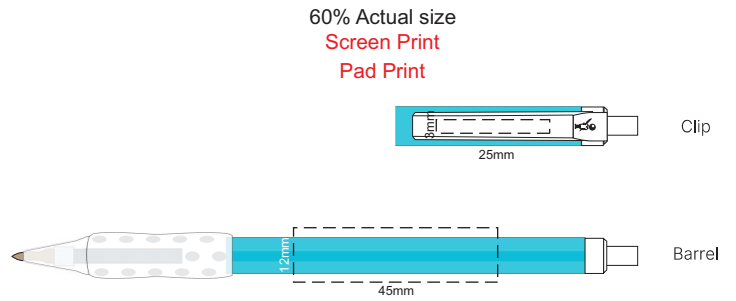

Product Number: G1115
Product Name : Clic Stic Ice Grip Pen

Branding

Pad Print

Print Area: Clip: 25mm W x 3mm H

Screen Print

Print Area: Barrel: 45mm W x 12mm H

Finished print area : Pad/Screen Print
Finished print area :
Approx opposite positions

Colour proofs are to be used as a guide only. Line drawing is for approximate print positional guide only. Please familiarise yourself with the product prior to approving. It is not intended to be an exact scale or detailed representation. Small details or text, including TM@©, may fill in and not be legible. Dotted lines will not be printed and are for maximum print guide only. The fine lines and details in your logo may not be able to be clearly.

100% Actual size
Screen Print
Pad Print

Clip

Barrel