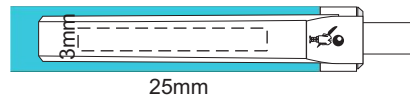

100% Actual size
Screen Print
Pad Print

Clip