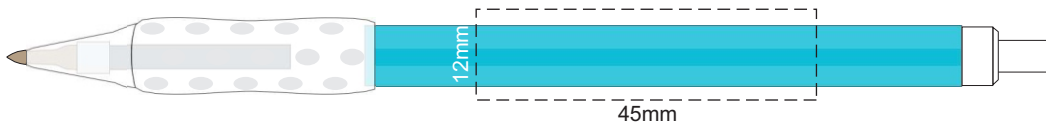

100% Actual size
Screen Print
Pad Print

Clip

Barrel