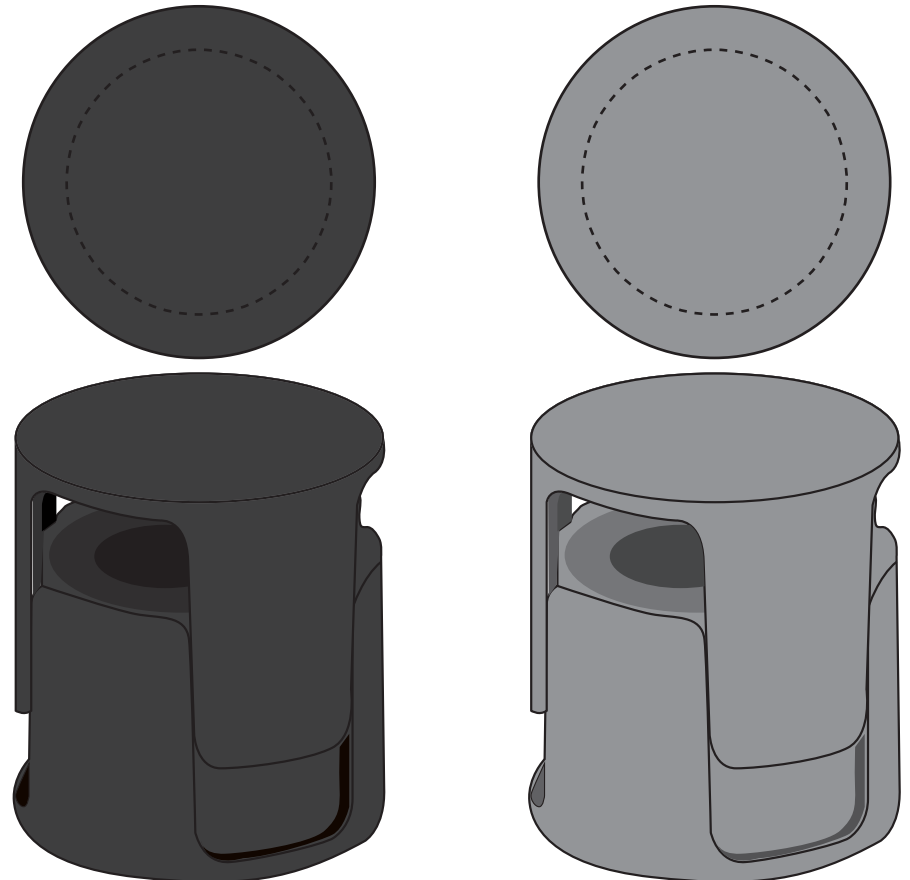

FD500 Echo Wireless speaker, ABS casing

JOB NO.

QUANTITY:

PRINT METHOD:

PRODUCT COLOUR:

PRINT COLOUR:

ADDITIONAL INFORMATION: **Small details or text, including ®, © and ™ may fill in and not be legible.**

ARTWORK 100%

Product Size: 49mm W x 60 mm H

Screen Print: 35mm W x 35mm H (1 colour only)

Laser Engrave: 35mm W x 35mm H

Actual Print Size: 35mm W x 35mm H

LAYOUT 100%

NEW

**MIRROR
FINISH**