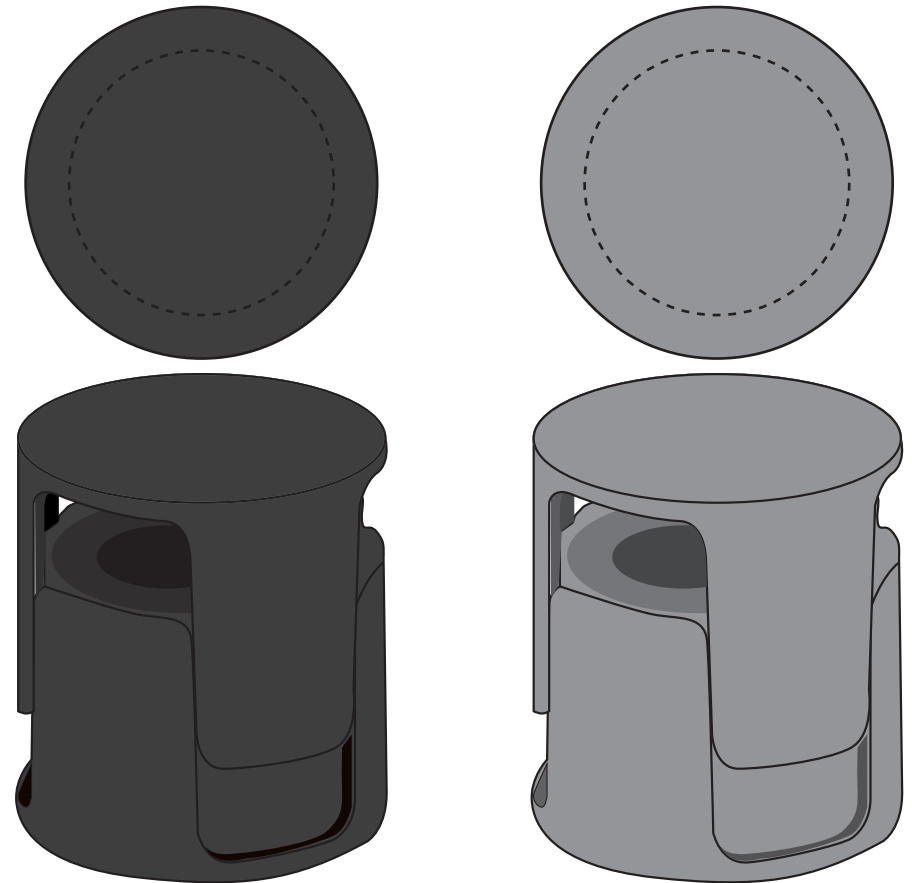

FD500 Echo Wireless speaker, ABS casing

JOB NO.

QUANTITY:

PRINT METHOD:

PRODUCT COLOUR:

PRINT COLOUR:

ADDITIONAL INFORMATION: **Small details or text, including ®, © and ™ may fill in and not be legible.**

ARTWORK 100%

Product Size: 49mm W x 60 mm H

Screen Print: 35mm W x 35mm H (1 colour only)

Laser Engrave: 35mm W x 35mm H

Actual Print Size: 35mm W x 35mm H

LAYOUT 100%

NEW

**MIRROR
FINISH**