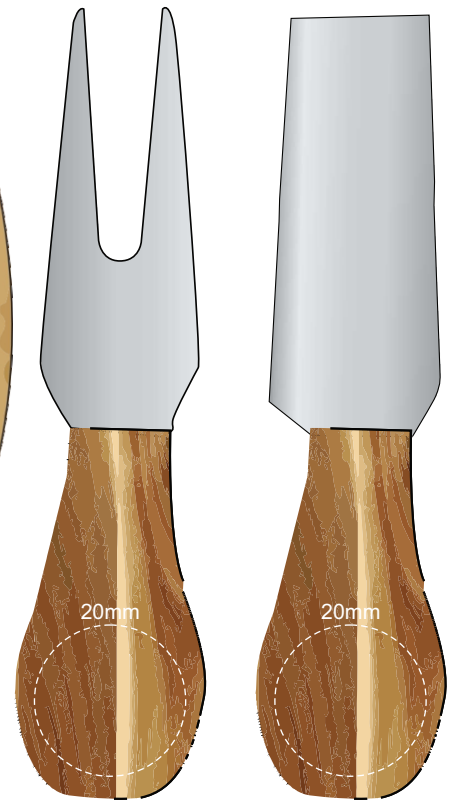

Product Number: D393
Product Name : Glencoe Solo Cheeseboard

Branding

Screen Print

Print Area: Board: 130mm D
 Box: 200mm W x 200mm H

Laser Engraving

Print Area: Board: 45mm W x 45mm H
 Knife Handles (Set of 2):
 20mm Diameter

Finished print area : Screen Print\Laser Engraved ---
 Finished print area : ---
 Approx opposite positions + +

NEW/REPEAT ORDER/REDO/BACK ORDER

Additional Notes/Art Instructions:
 *Special art instructions that needs to be noted shall be placed here.

Disclaimer noted:

Colour proofs are to be used as a guide only. Line drawing is for approximate print positional guide only. Please familiarise yourself with the product prior to approving. It is not intended to be an exact scale or detailed representation. Small details or text, including TM@©, may fill in and not be legible. Dotted lines will not be printed and are for

100% Actual size
Screen Print

100% Actual size
Screen Print

100% Actual size

Laser Engraving