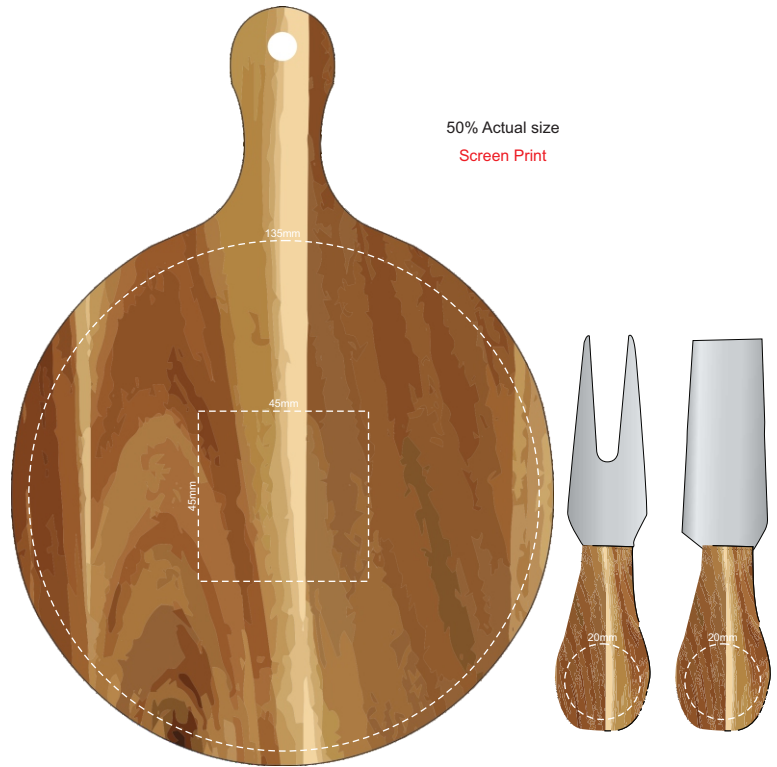

Product Number: D393
Product Name : Glencoe Solo Cheeseboard

Branding

Screen Print

Print Area: Board: 130mm D
 Box: 200mm W x 200mm H

Laser Engraving

Print Area: Board: 45mm W x 45mm H
 Knife Handles (Set of 2):
 20mm Diameter

Finished print area : Screen Print\Laser Engraved ---
 Finished print area : ---
 Approx opposite positions + +

NEW/REPEAT ORDER/REDO/BACK ORDER

Additional Notes/Art Instructions:
 *Special art instructions that needs to be noted shall be placed here.