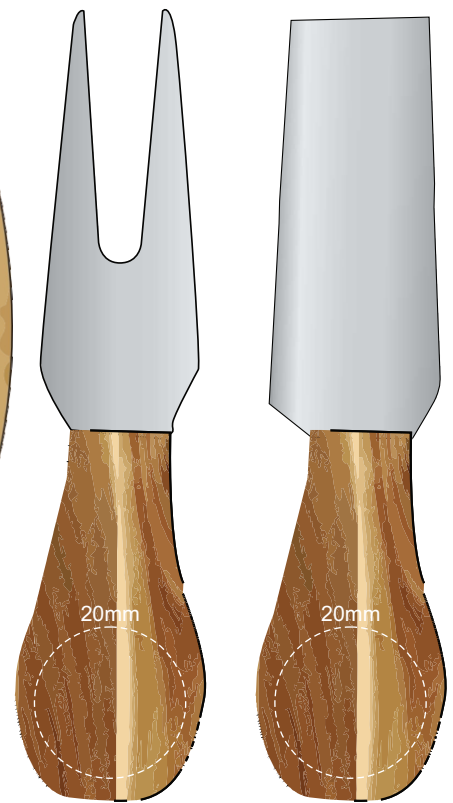

Product Number: D393
Product Name : Glencoe Solo Cheeseboard

Branding

Screen Print

Print Area: Board: 130mm D
 Box: 200mm W x 200mm H

Laser Engraving

Print Area: Board: 45mm W x 45mm H
 Knife Handles (Set of 2):
 20mm Diameter

Finished print area : Screen Print\Laser Engraved ---
 Finished print area : ---
 Approx opposite positions + +

NEW/REPEAT ORDER/REDO/BACK ORDER

Additional Notes/Art Instructions:
 *Special art instructions that needs to be noted shall be placed here.

Disclaimer noted:

Colour proofs are to be used as a guide only. Line drawing is for approximate print positional guide only. Please familiarise yourself with the product prior to approving. It is not intended to be an exact scale or detailed representation. Small details or text, including TM@©, may fill in and not be legible. Dotted lines will not be printed and are for

100% Actual size
Screen Print

100% Actual size
Screen Print

100% Actual size

Laser Engraving