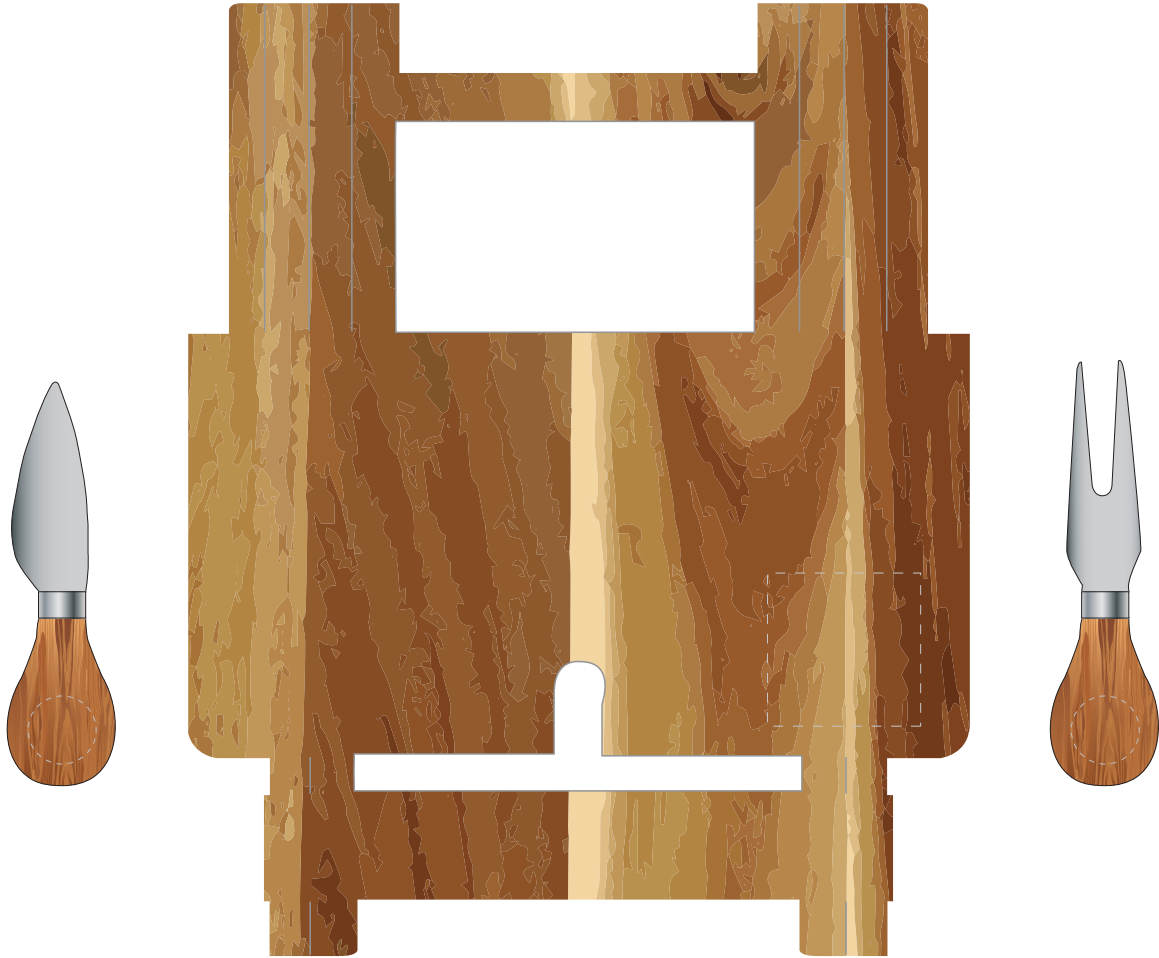

JOB NO. XXXXXX

D390 - Glenrothes Foldable Cheese & Wine Board

Product Colour/s (Please specify product colour/s here)	Product Size Standing: 230mm H x 250mm W x 220mm L Folded: 230mm W x 280mm L Box: 305mm x 335mm x 55mm D	Actual Print Size (Please specify actual print size here)
Print colour/s (Please specify print colour/s here)	Print Method ☐ Laser Engrave: 45mm W x 45mm H ☐ Screen on Board: 200mm W x 160mm H (Black Food Safe Ink Only) ☐ Laser Engrave Knife: 20mm Diam.	Page 1 of 2

QTY

ARTWORK (45% approx.)

NEW/REPEAT ORDER/REDO/BACK ORDER

Additional Notes/Art Instructions:

*Special art instructions that needs to be noted shall be placed here. If none, this note must be removed.

Disclaimer:

Colour proofs are to be used as a guide only.
Line drawing is for approximate print positional guide only.
Please familiarise yourself with the product prior to approving.
It is not intended to be an exact scale or detailed representation.
Small details or text, including ®©™, may fill in and not be legible.
Dotted lines will not be printed and are for maximum print guide only.
The fine lines and details in your logo may not be able to be produced clearly.