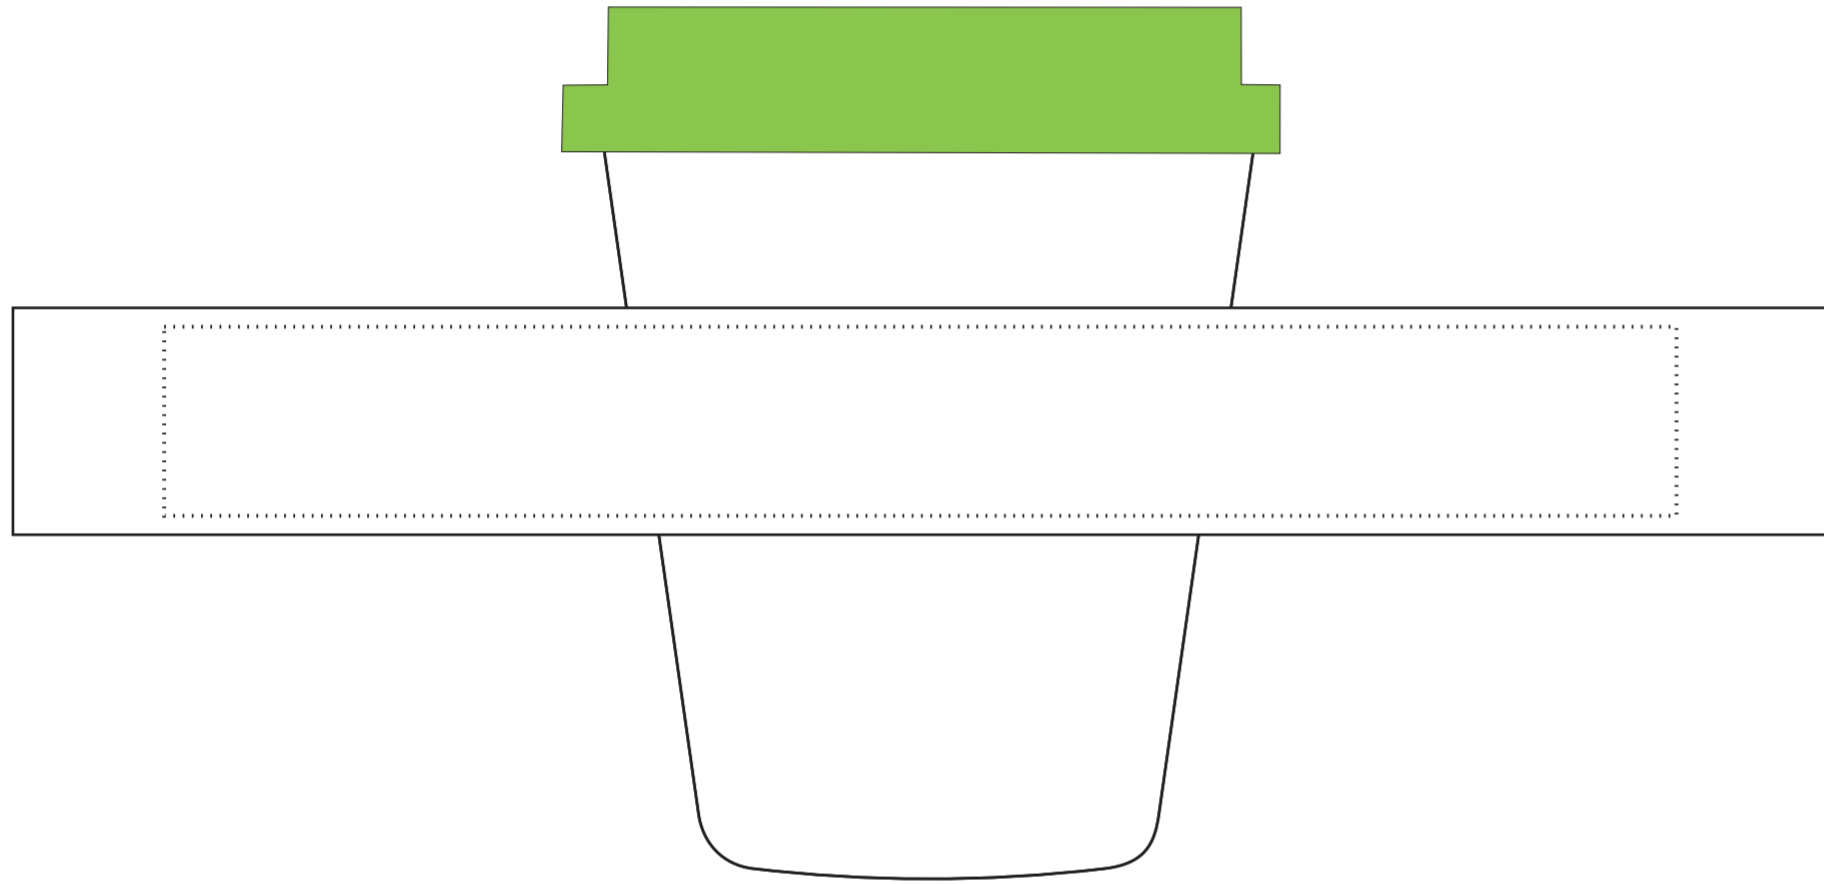

print area
on band NARROW BAND
PAD PRINT 50X25MM
wrap print 200x25mm

CC125MM

print area
on band WIDE BAND extra cost for wide band
PAD PRINT- 50X45mm
wrap print 160x45mm

CC125MM

Print Area on Recyclable Band
Pad Print 70mm(w) x 35mm(h)
Screen Print 200mm(w) x 35mm(h)
Digital Print 35mm(w) x 35mm(h)

Resuable Plug for Lid Available at extra cost