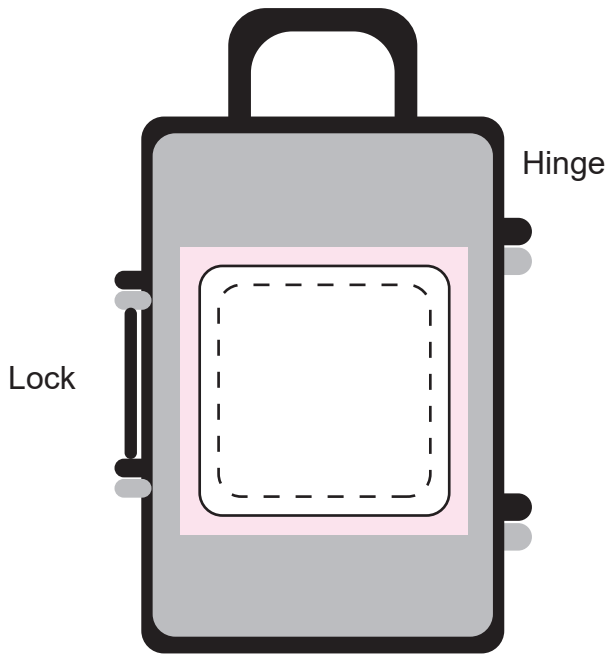

ART APPROVAL

All colours used in this document are indicative only and they may vary across a variety of printing techniques and confectionery

Sticker - 100%

Sticker Size: 33mmW x 33mmH

Bleed: 3mm

Safe Print Area: 28mmW x 28mmH

When artwork is printed,
there can be movement of up to 3mm

Image Impression Only
NOT to Scale

100% Sticker on Front of Case

Product Code : CC070A

Description : Acrylic Carry-On Case filled with 50g Jelly Beans
Order# :
Company Name :
Contact :
Jelly Bean Colour :
Sticker Size : 33mmW x 33mmH
Print Colour : **Customer must provide PMS Colour print guide**
Quantity :
Delivery Date :