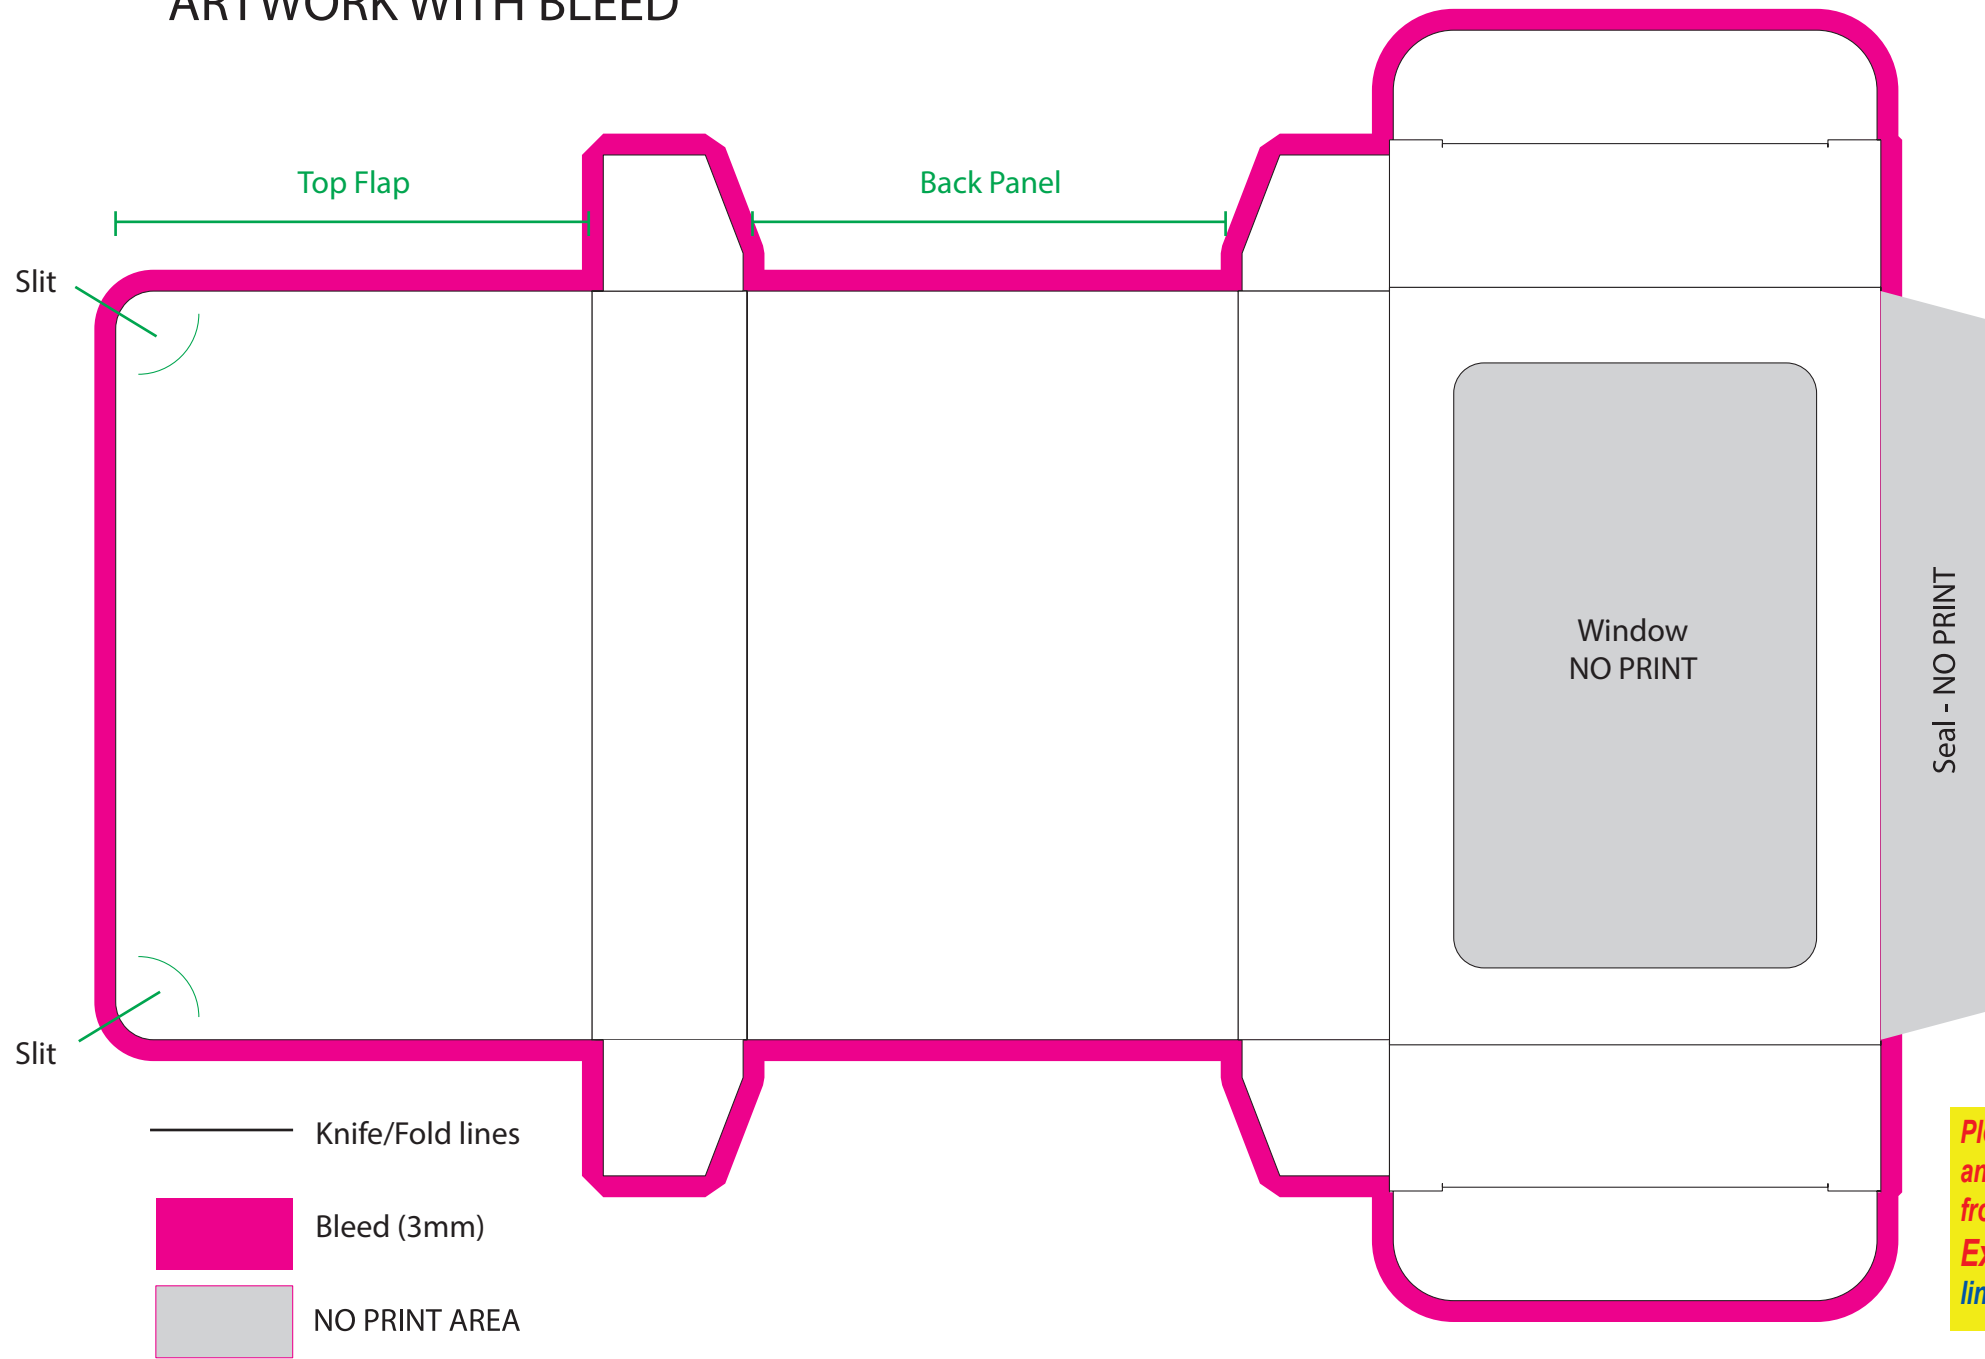

SCALE 100%
ARTWORK WITH BLEED

Image Impression Only
NOT TO SCALE

Please note: Wrappers are printed digitally, please provide PMS colours if a close match is crucial and please inform us of this when ordering. If PMS colours are not provided we will print directly from the file and resulting print will be taken as correct. Not all PMS colours can be matched. Exact PMS colour match is NOT guaranteed. It is highly recommended that editable linework is provided, without this we cannot be held responsible for colour discrepancies

Product Code : CC069EPRINT

Description : Full Colour Printed Bizcard Box with Chewy Fruit 50G
 Order# :
 Company Name :
 Contact :
 Print Colour : **Customer must provide PMS Colour print guide**
 Quantity :
 Delivery Date :