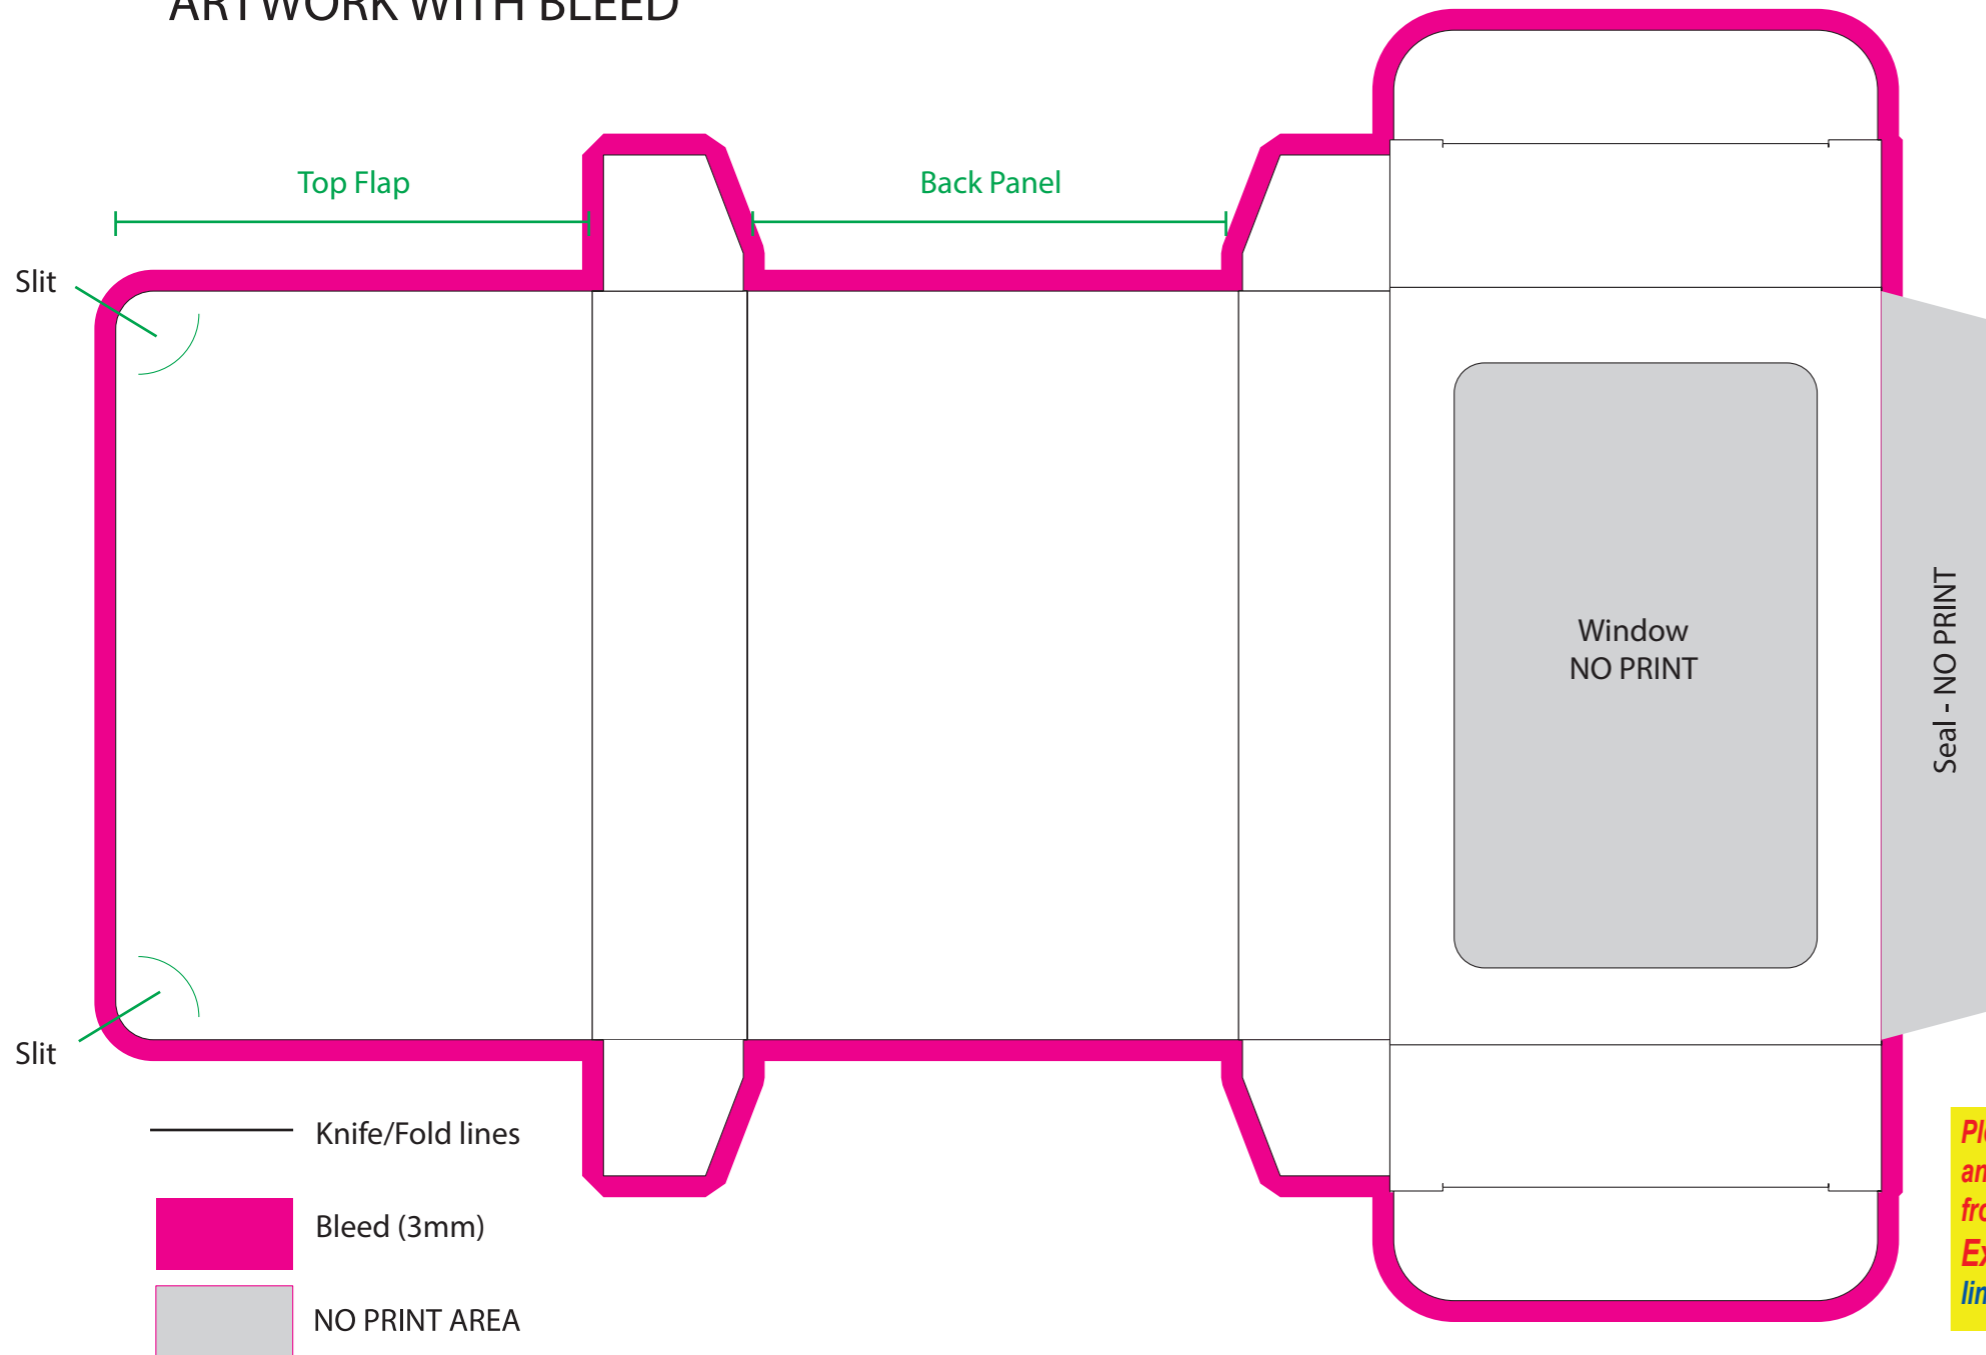

SCALE 100%
ARTWORK WITH BLEED

Image Impression Only
NOT TO SCALE

Please note: Wrappers are printed digitally, please provide PMS colours if a close match is crucial and please inform us of this when ordering. If PMS colours are not provided we will print directly from the file and resulting print will be taken as correct. Not all PMS colours can be matched. Exact PMS colour match is NOT guaranteed. It is highly recommended that editable linework is provided, without this we cannot be held responsible for colour discrepancies

Product Code : CC069CPRINT

Description : Full Colour Printed Bizzard Box with Choc Beans 50G
 Order# :
 Company Name :
 Contact :
 Choc Bean Colour :
 Print Colour : **Customer must provide PMS Colour print guide**
 Quantity :
 Delivery Date :