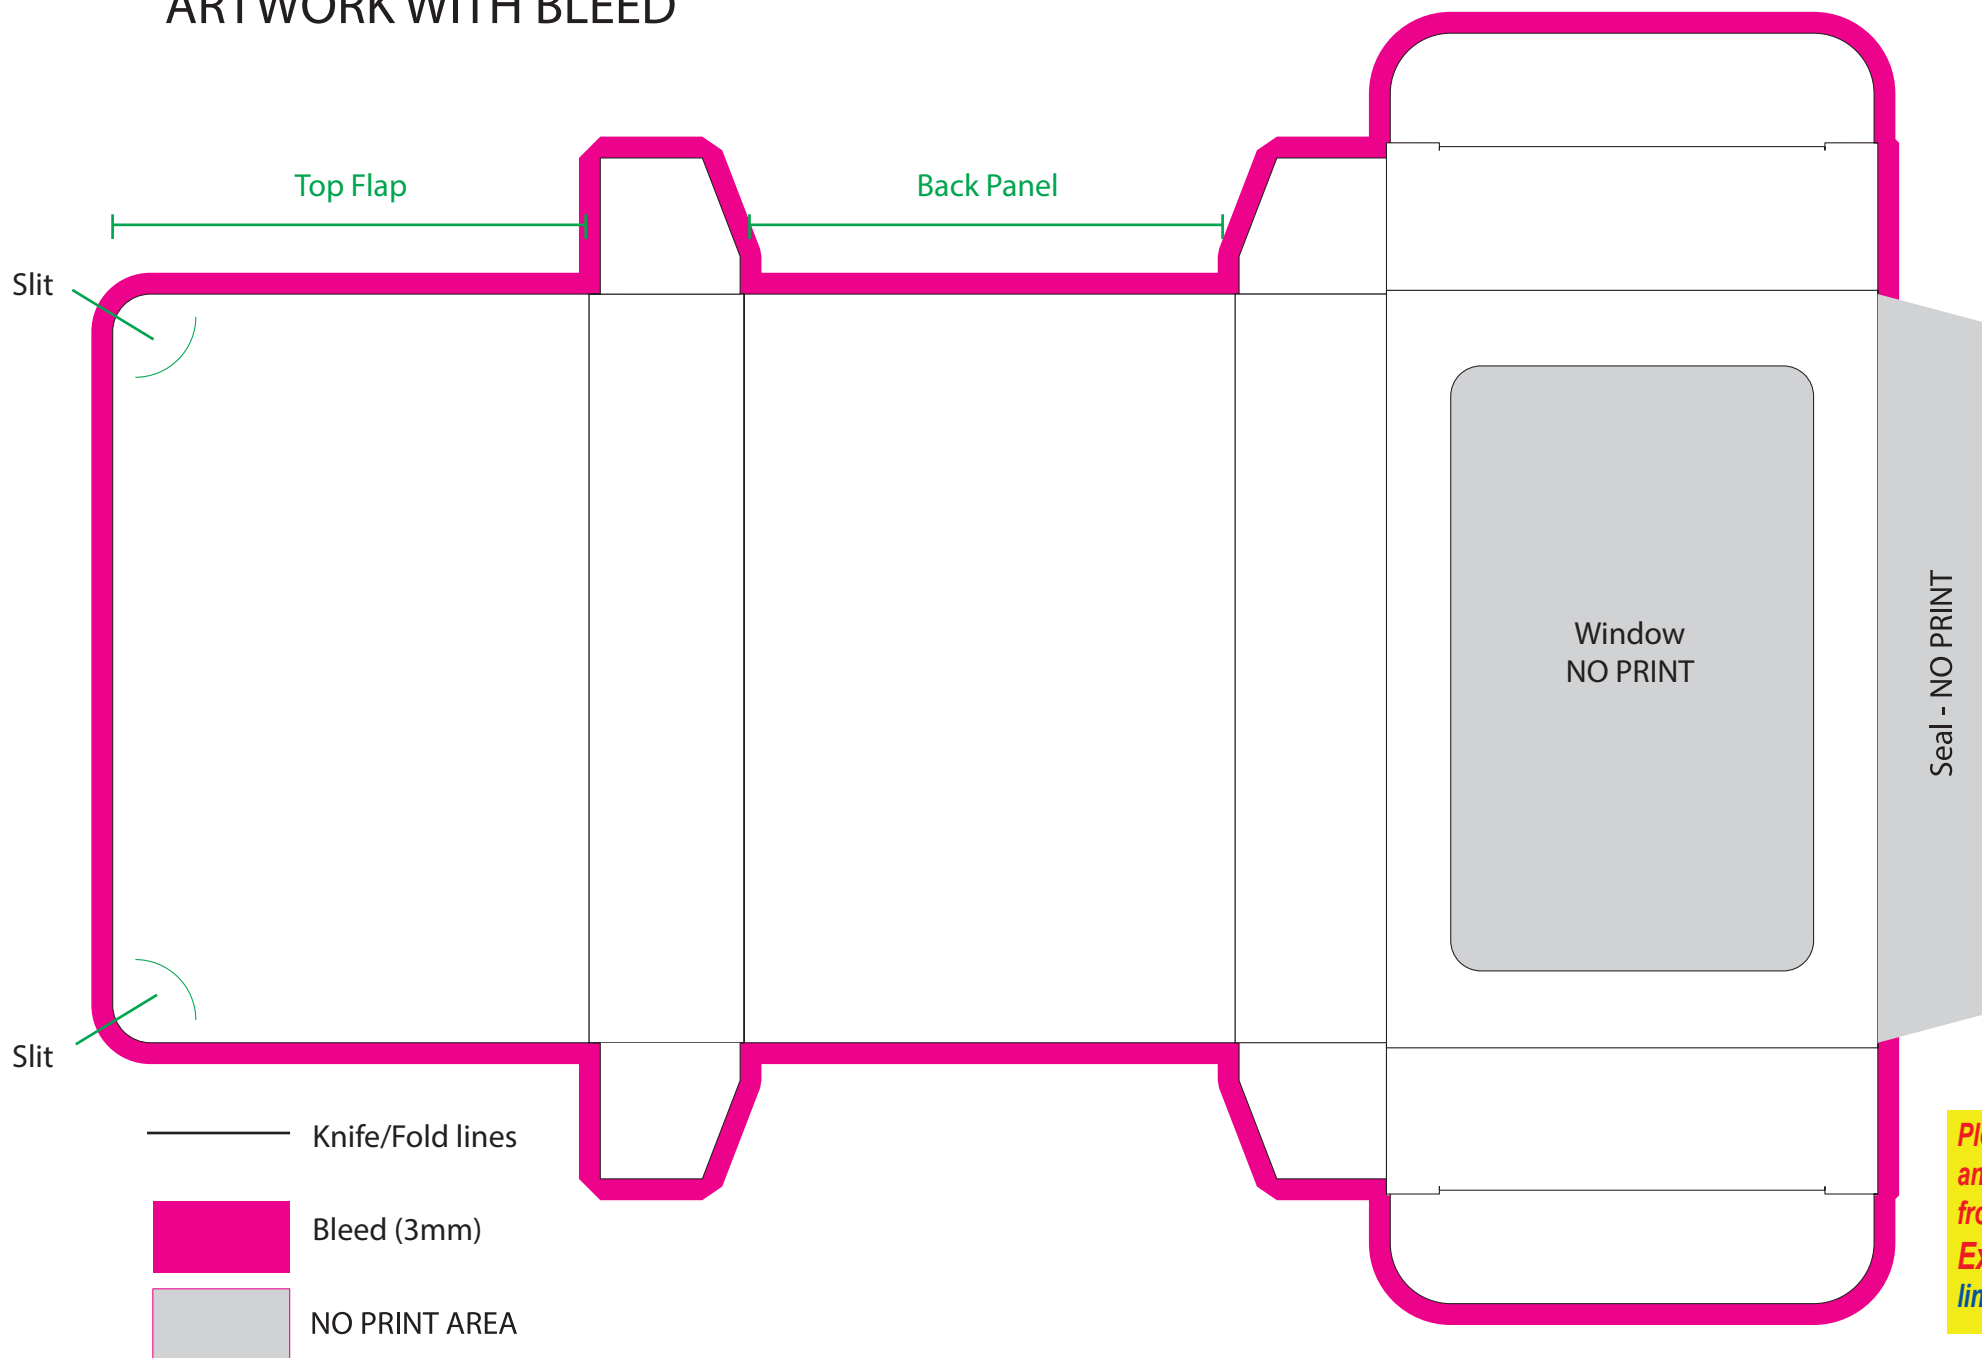

SCALE 100%
ARTWORK WITH BLEED

Image Impression Only
NOT TO SCALE

Please note: Wrappers are printed digitally, please provide PMS colours if a close match is crucial and please inform us of this when ordering. If PMS colours are not provided we will print directly from the file and resulting print will be taken as correct. Not all PMS colours can be matched. Exact PMS colour match is NOT guaranteed. It is highly recommended that editable linework is provided, without this we cannot be held responsible for colour discrepancies

Product Code : CC069BPRINT

Description : Full Colour Printed Bizcard Box with Mints 50G

Order# :

Company Name :

Contact :

Mint Type :

Print Colour : **Customer must provide PMS Colour print guide**

Quantity :