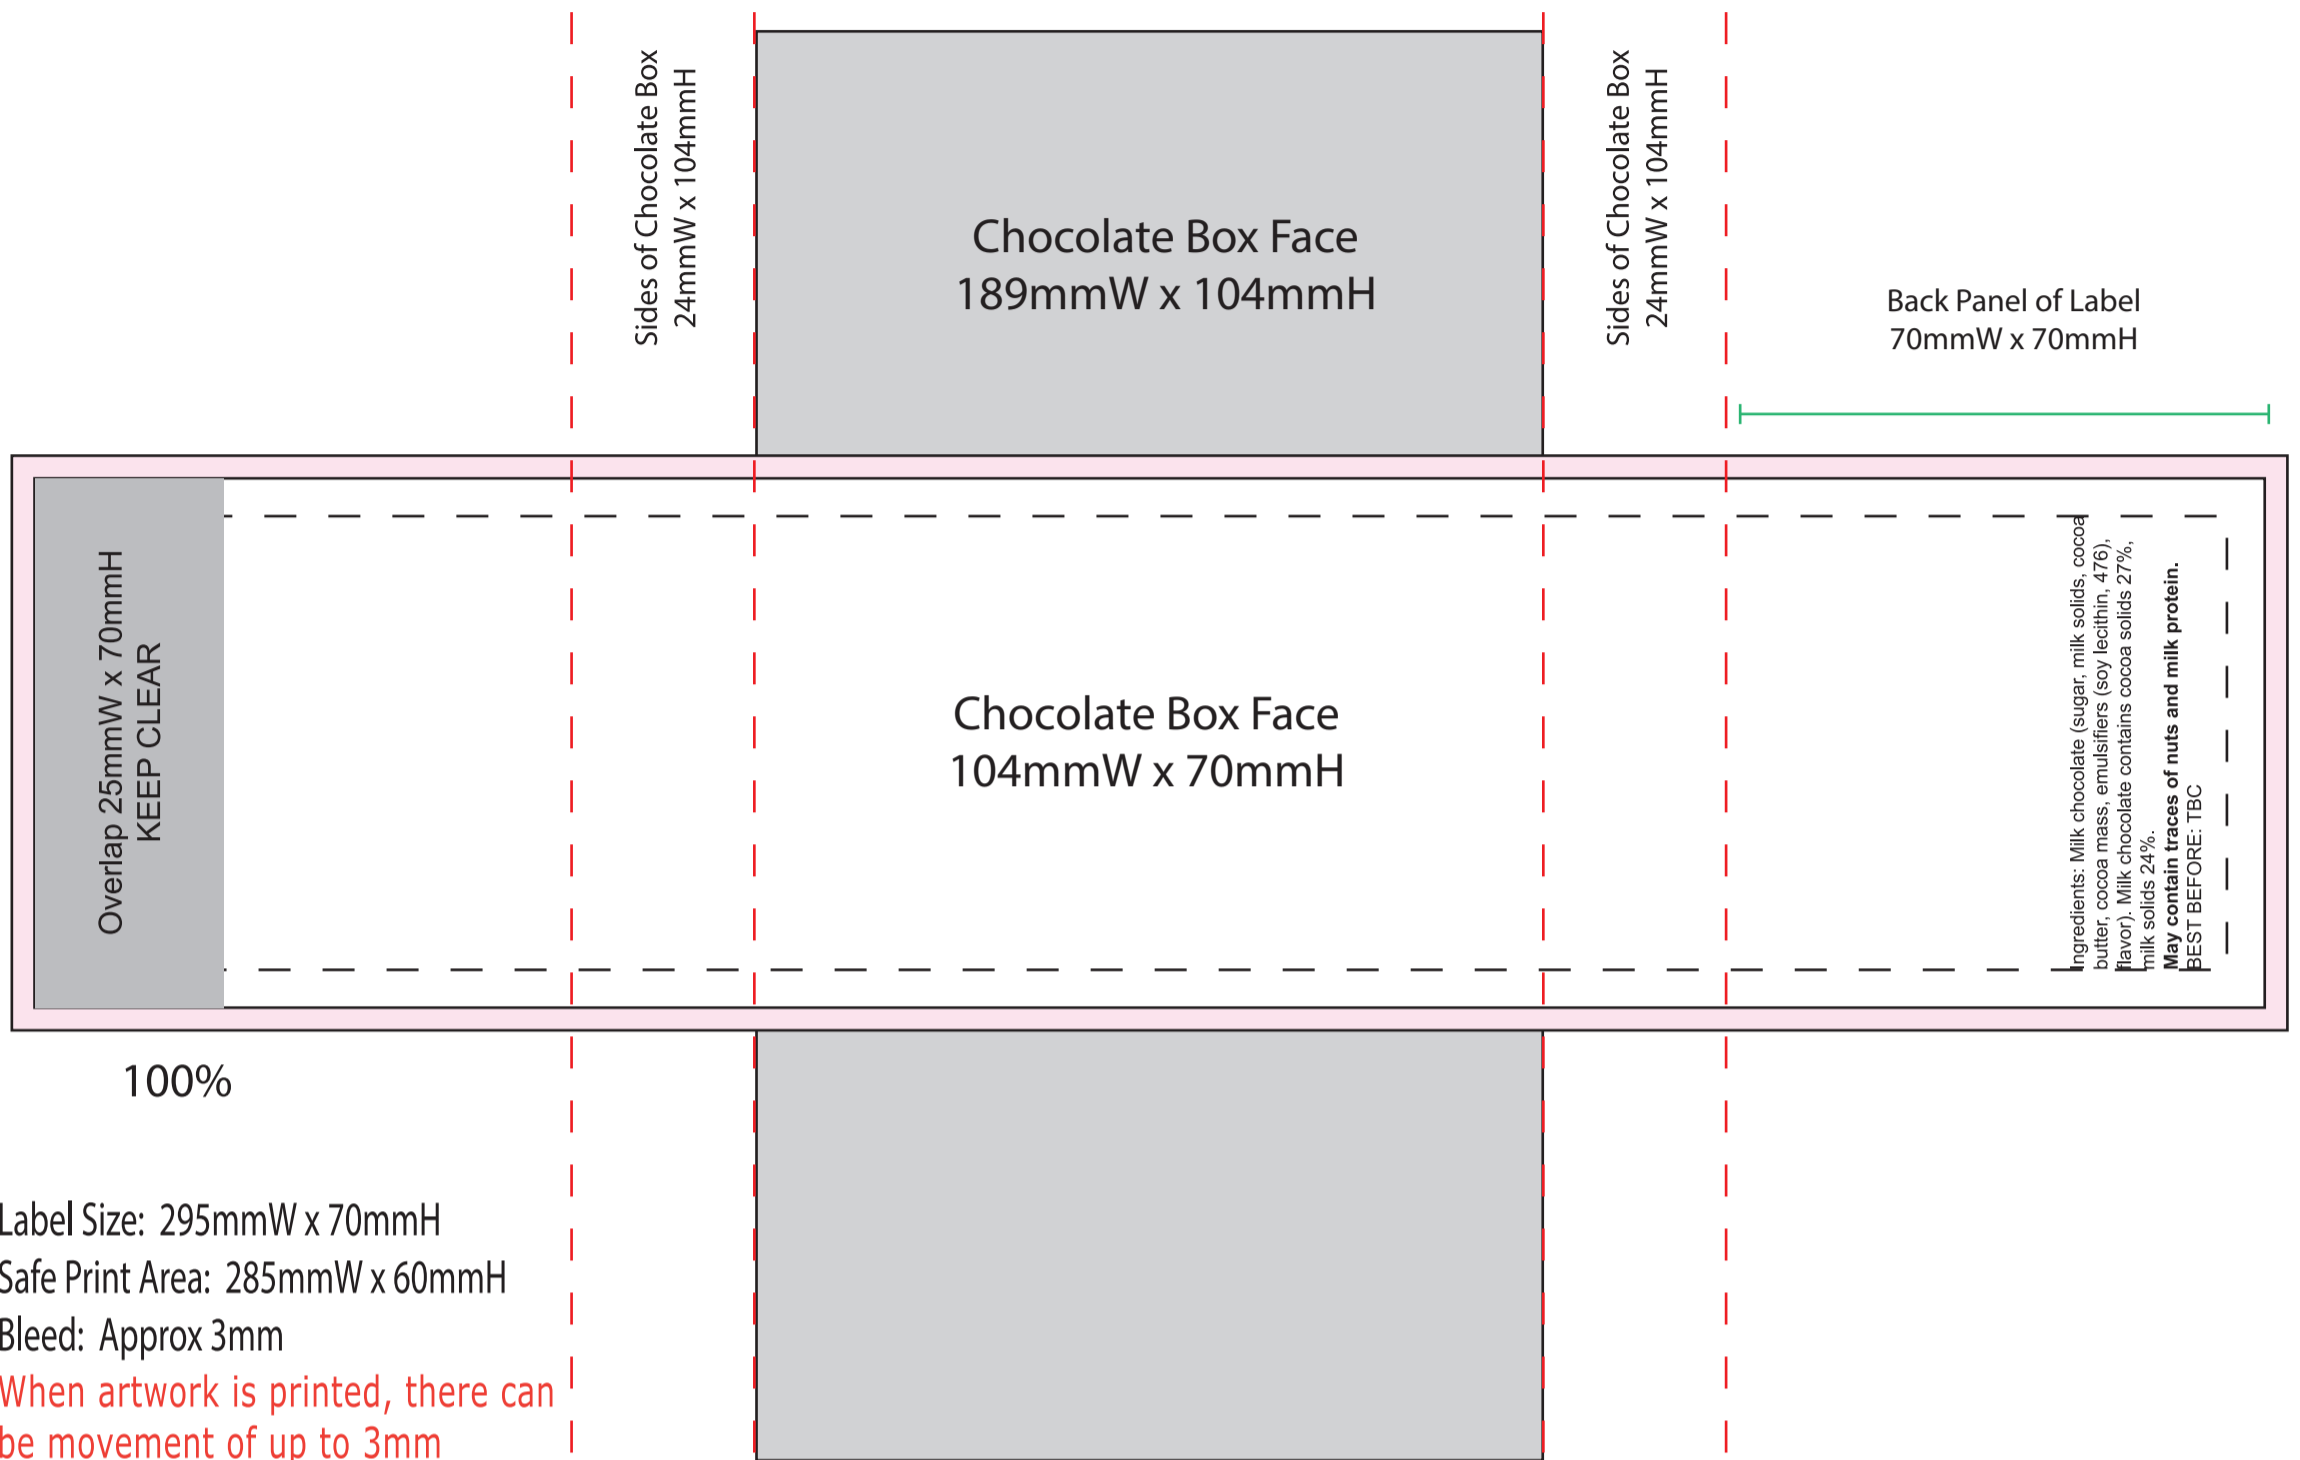

All colours used in this document are indicative only and they may vary across a variety of printing techniques and confectionery

Product Code : CC009C

Description : Solid Milk Coverture Chocolate in Box of x10
 Order# :
 Company Name :
 Contact :
 Choc Bean Colour :
 Label Size : 295mmW x 70mmH
 Print Colour : **Customer must provide PMS Colour print guide**
 Quantity :
 Delivery Date :

Please note: Stickers are printed digitally, please provide PMS colours if a close match is crucial and please inform us of this when ordering. If PMS colours are not provided we will print directly from the file and resulting print will be taken as correct. Not all PMS colours can be matched. Exact PMS colour match is NOT guaranteed. It is highly recommended that editable linework is provided, without this we cannot be held responsible for colour discrepancies

Image Impression
 NOT TO SCALE

I HAVE CHECKED THIS ARTWORK & AUTHORISE THIS ORDER TO PROCEED

Name :
 Company :
 Date :
 Signature :

Office Use Only

Proof # :
 Date :
 Job No :
 File :

All colours used in this document are indicative only and they may vary across a variety of printing techniques and confectionery

Image Impression
NOT TO SCALE

Label Size: 450mmW x 50mmH
 Safe Print Area: 440mmW x 40mmH
 Bleed: Approx 3mm
 When artwork is printed, there can be movement of up to 3mm

Product Code : CC009C

Description : Solid Milk Coverture Chocolate in Box of x10
 Order# :
 Company Name :
 Contact :
 Choc Bean Colour :
 Label Size : 450mmW x 50mmH
 Print Colour : **Customer must provide PMS Colour print guide**
 Quantity :
 Delivery Date :