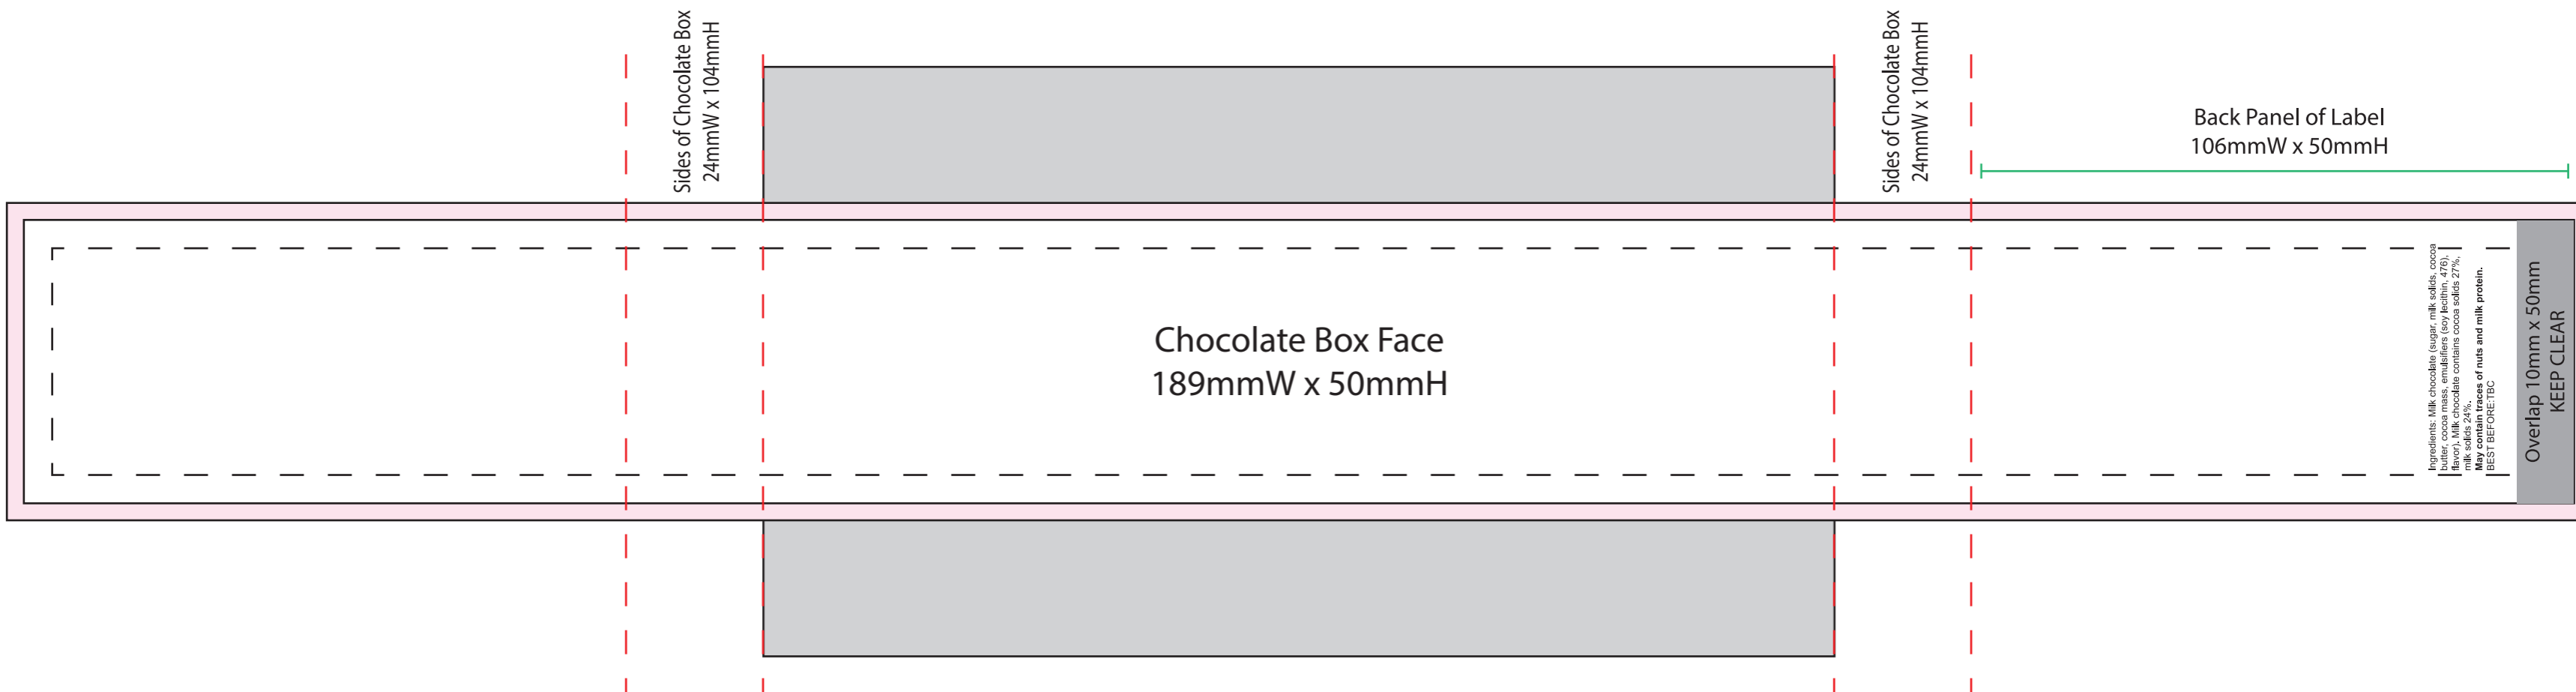

All colours used in this document are indicative only and they may vary across a variety of printing techniques and confectionery

Product Code : CC009C

Description : Solid Milk Coverture Chocolate in Box of x10
 Order# :
 Company Name :
 Contact :
 Choc Bean Colour :
 Label Size : 295mmW x 70mmH
 Print Colour : **Customer must provide PMS Colour print guide**
 Quantity :
 Delivery Date :

Please note: Stickers are printed digitally, please provide PMS colours if a close match is crucial and please inform us of this when ordering. If PMS colours are not provided we will print directly from the file and resulting print will be taken as correct. Not all PMS colours can be matched. Exact PMS colour match is NOT guaranteed. It is highly recommended that editable linework is provided, without this we cannot be held responsible for colour discrepancies

Image Impression
NOT TO SCALE

Label Size: 450mmW x 50mmH
 Safe Print Area: 440mmW x 40mmH
 Bleed: Approx 3mm
 When artwork is printed, there can be movement of up to 3mm

Product Code : CC009C

Description : Solid Milk Coverture Chocolate in Box of x10
 Order# :
 Company Name :
 Contact :
 Choc Bean Colour :
 Label Size : 450mmW x 50mmH
 Print Colour : **Customer must provide PMS Colour print guide**
 Quantity :
 Delivery Date :