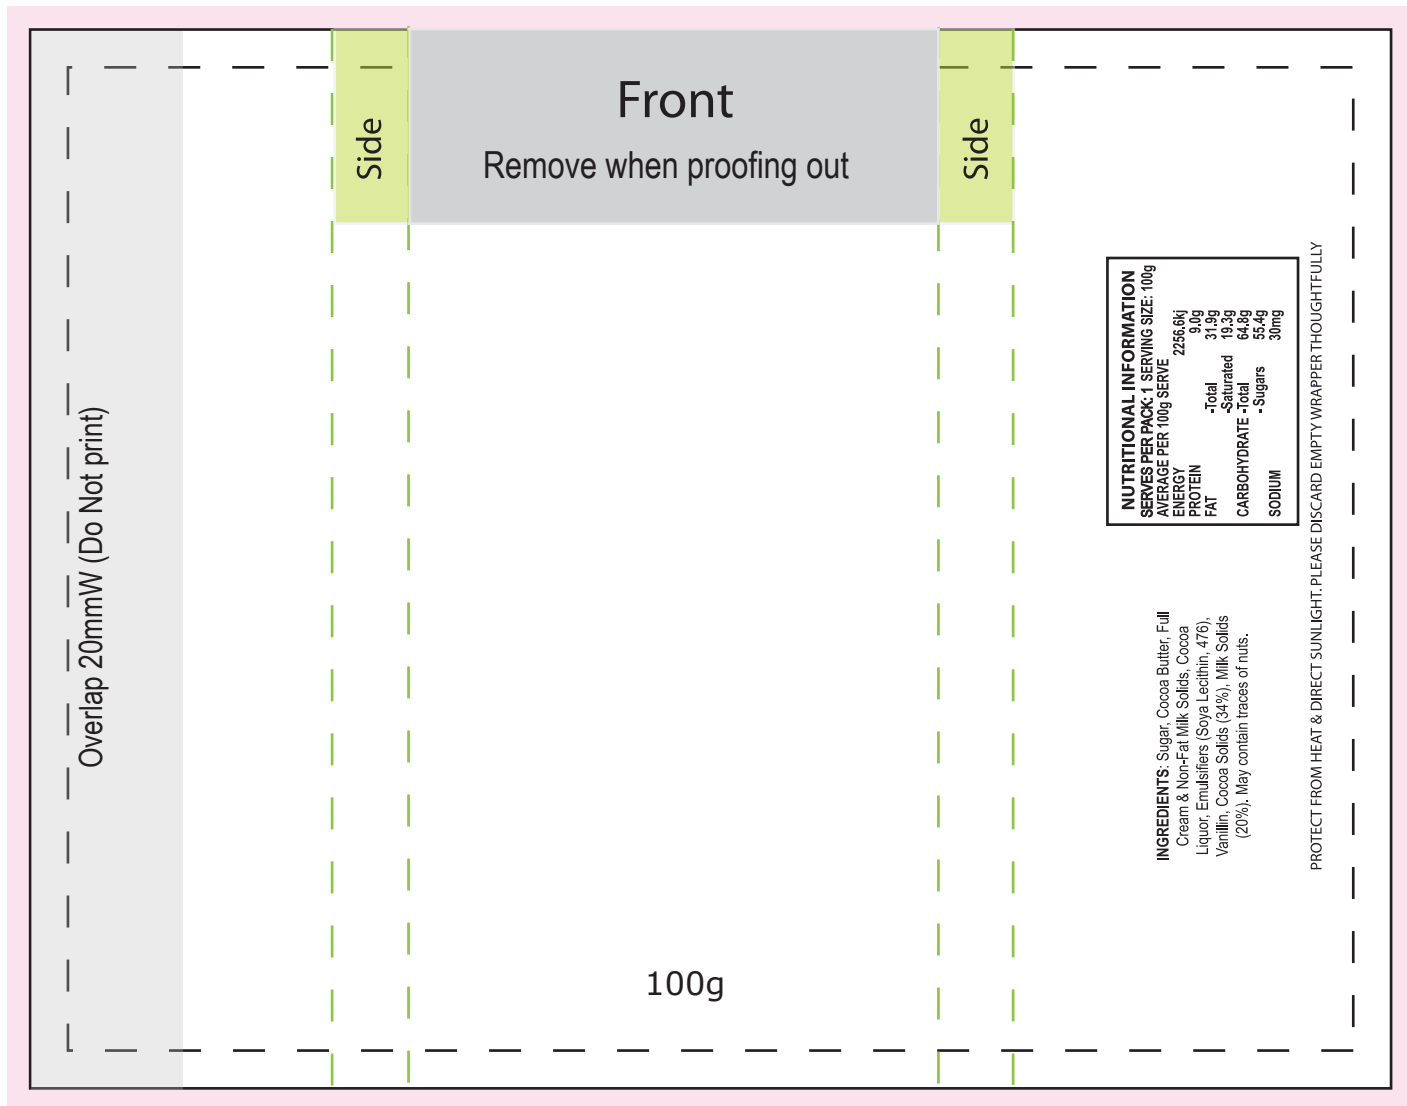

ART APPROVAL

All colours used in this document are indicative only and they may vary across a variety of printing techniques and confectionery

- Wrapper Size: 180mmW x 140mmH
- Bleed: 3mm (186mmW x 146mmH)
- - Safe Print Area: 170mmW x 130mmH

When artwork is printed,
there can be movement of up to 3mm

Image Impression Only
NOT to Scale

Product Code : CC009

Description : 100g Milk Chocolate bar with personalized wrapper
 Order# :
 Company Name :
 Contact :
 Wrapper Size : 180mmW x 140mmH