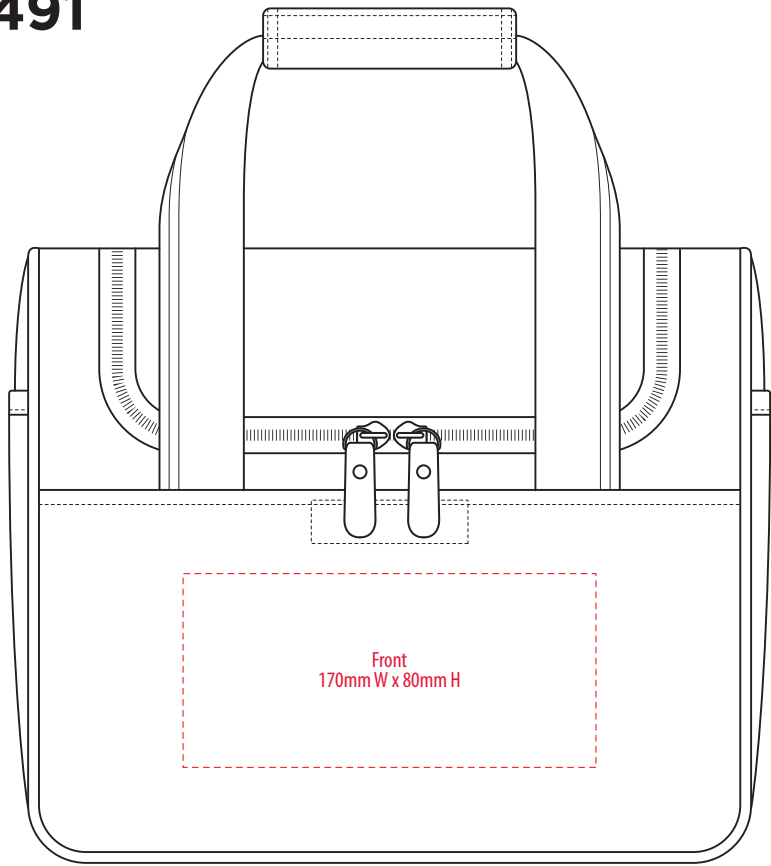

**B491**

FRONT

BACK

SIDE

LID

**NOTE:**  
The maximum decoration area is a guide only and is greatly dependant on the logo shape.

-----  
COLOUR

**B491**

FRONT

BACK

SIDE

LID

**NOTE:**

The maximum decoration area is a guide only and is greatly dependant on the logo shape.

-----  
EMBROIDERY / SUPASUB / SUPAETCH / SUPAFLEX

# B491

FRONT

BACK

SIDE

LID

**NOTE:**

The maximum decoration area is a guide only and is greatly dependant on the logo shape.

-----  
SUPACLOUR