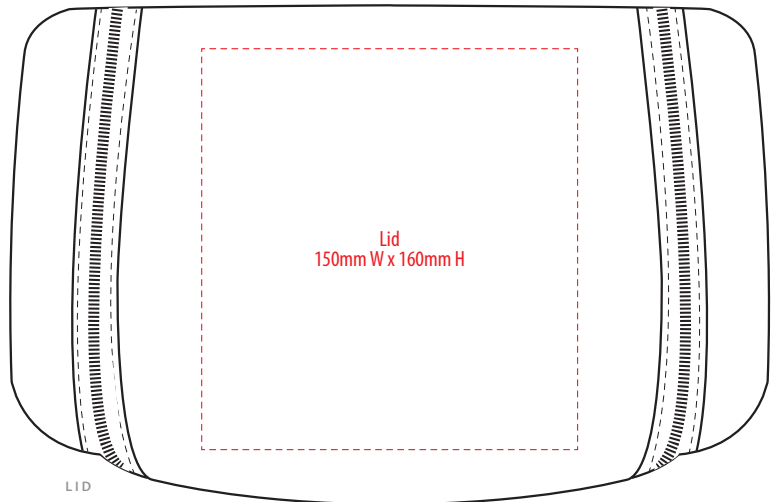

**B491**

FRONT

BACK

SIDE

LID

**NOTE:**  
The maximum decoration area is a guide only and is greatly dependant on the logo shape.

-----  
COLOUR

**B491**

FRONT

BACK

SIDE

LID

**NOTE:**

The maximum decoration area is a guide only and is greatly dependant on the logo shape.

-----  
EMBROIDERY / SUPASUB / SUPAETCH / SUPAFLEX

# B491

FRONT

BACK

SIDE

LID

**NOTE:**

The maximum decoration area is a guide only and is greatly dependant on the logo shape.

-----  
SUPACLOUR

# B491

FRONT

BACK

SIDE

LID

**NOTE:**  
The maximum decoration area is a guide only and is greatly dependant on the logo shape.

PRINT