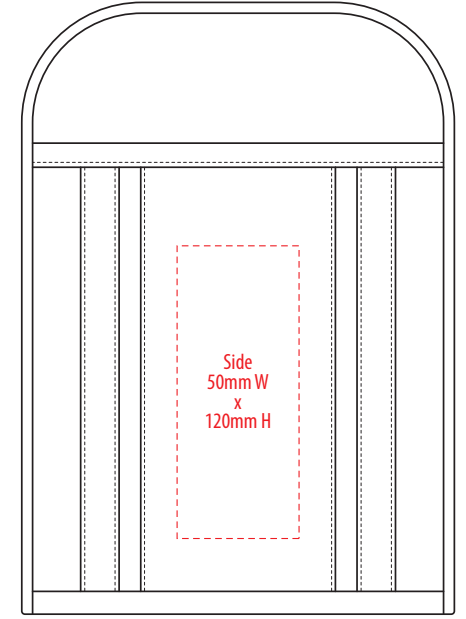

**B491**

FRONT

BACK

SIDE

LID

**NOTE:**  
The maximum decoration area is a guide only and is greatly dependant on the logo shape.

-----  
COLOUR

**B491**

FRONT

BACK

SIDE

LID

**NOTE:**

The maximum decoration area is a guide only and is greatly dependant on the logo shape.

-----  
EMBROIDERY / SUPASUB / SUPAETCH / SUPAFLEX

# B491

FRONT

BACK

SIDE

LID

**NOTE:**

The maximum decoration area is a guide only and is greatly dependant on the logo shape.

-----  
SUPACLOUR

# B491

FRONT

BACK

SIDE

LID

**NOTE:**  
The maximum decoration area is a guide only and is greatly dependant on the logo shape.

PRINT