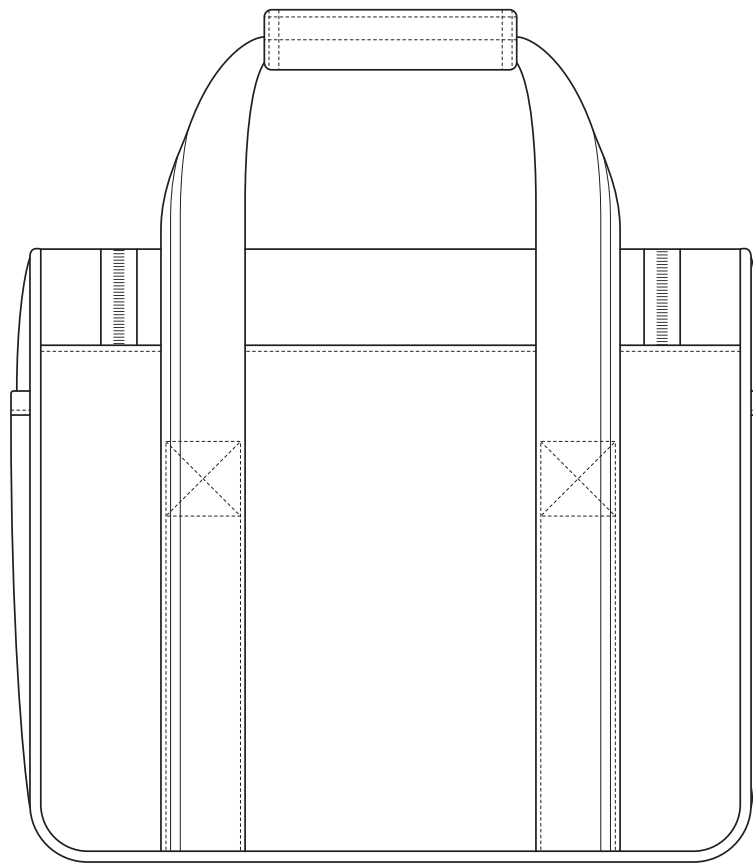

**B491**

FRONT

BACK

SIDE

LID

**NOTE:**  
The maximum decoration area is a guide only and is greatly dependant on the logo shape.

-----  
COLOUR

**B491**

FRONT

BACK

SIDE

LID

**NOTE:**

The maximum decoration area is a guide only and is greatly dependant on the logo shape.

-----  
EMBROIDERY / SUPASUB / SUPAETCH / SUPAFLEX

# B491

FRONT

BACK

SIDE

LID

**NOTE:**

The maximum decoration area is a guide only and is greatly dependant on the logo shape.

-----  
SUPACLOUR

# B491

FRONT

BACK

SIDE

LID

**NOTE:**  
The maximum decoration area is a guide only and is greatly dependant on the logo shape.

PRINT