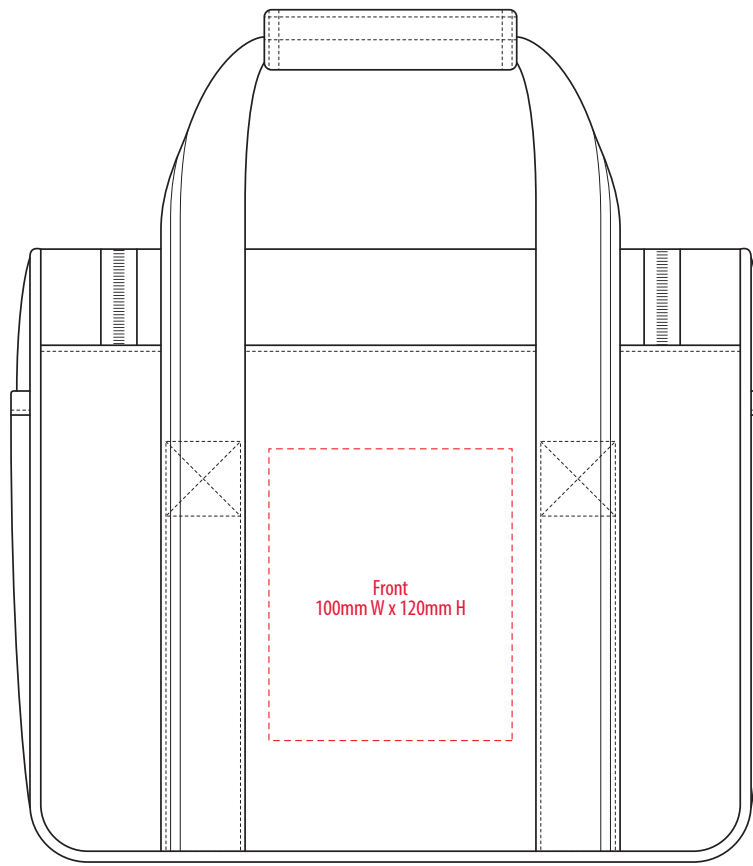

**B491**

FRONT

BACK

SIDE

LID

**NOTE:**  
The maximum decoration area is a guide only and is greatly dependant on the logo shape.

-----  
COLOUR

**B491**

FRONT

BACK

SIDE

LID

**NOTE:**

The maximum decoration area is a guide only and is greatly dependant on the logo shape.

-----  
EMBROIDERY / SUPASUB / SUPAETCH / SUPAFLEX

# B491

FRONT

BACK

SIDE

LID

**NOTE:**

The maximum decoration area is a guide only and is greatly dependant on the logo shape.

-----  
SUPACLOUR

# B491

FRONT

BACK

SIDE

LID

**NOTE:**  
The maximum decoration area is a guide only and is greatly dependant on the logo shape.

PRINT