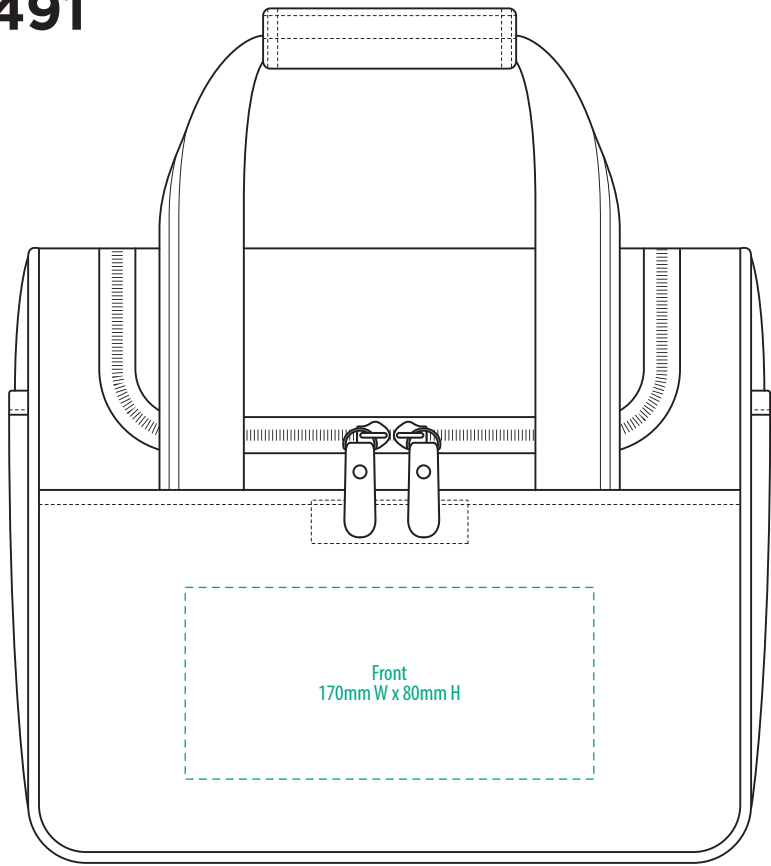

**B491**

FRONT

BACK

SIDE

LID

**NOTE:**  
The maximum decoration area is a guide only and is greatly dependant on the logo shape.

-----  
COLOUR

**B491**

# B491

FRONT

BACK

SIDE

LID

**NOTE:**

The maximum decoration area is a guide only and is greatly dependant on the logo shape.

-----  
SUPACLOUR

# B491

FRONT

BACK

SIDE

LID

**NOTE:**  
The maximum decoration area is a guide only and is greatly dependant on the logo shape.

PRINT