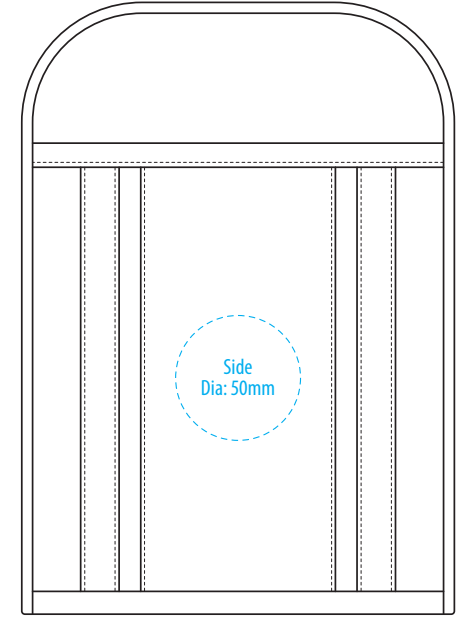

**B491**

FRONT

BACK

SIDE

LID

**NOTE:**  
The maximum decoration area is a guide only and is greatly dependant on the logo shape.

-----  
COLOUR

**B491**

FRONT

BACK

SIDE

LID

**NOTE:**

The maximum decoration area is a guide only and is greatly dependant on the logo shape.

-----  
EMBROIDERY / SUPASUB / SUPAETCH / SUPAFLEX

# B491

FRONT

BACK

SIDE

LID

**NOTE:**

The maximum decoration area is a guide only and is greatly dependant on the logo shape.

-----  
SUPACLOUR

# B491

FRONT

BACK

SIDE

LID

**NOTE:**  
The maximum decoration area is a guide only and is greatly dependant on the logo shape.

PRINT