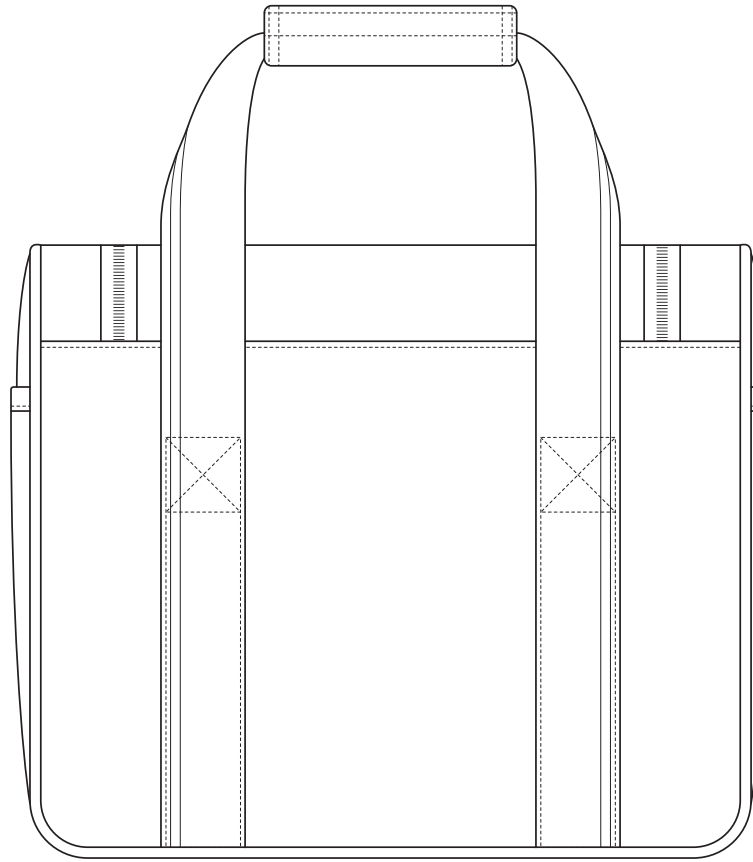

**B491**

FRONT

BACK

SIDE

LID

**NOTE:**  
The maximum decoration area is a guide only and is greatly dependant on the logo shape.

-----  
COLOUR

**B491**

FRONT

BACK

SIDE

LID

**NOTE:**

The maximum decoration area is a guide only and is greatly dependant on the logo shape.

-----  
EMBROIDERY / SUPASUB / SUPAETCH / SUPAFLEX

# B491

FRONT

BACK

SIDE

LID

**NOTE:**

The maximum decoration area is a guide only and is greatly dependant on the logo shape.

-----  
SUPACLOUR