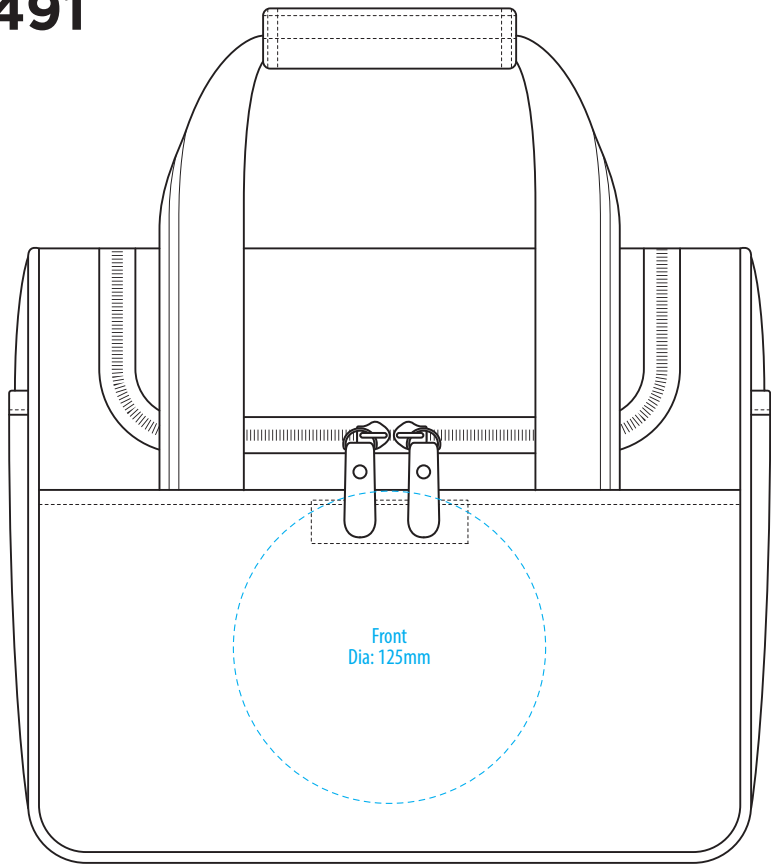

**B491**

FRONT

BACK

SIDE

LID

**NOTE:**  
The maximum decoration area is a guide only and is greatly dependant on the logo shape.

-----  
COLOUR

**B491**

FRONT

BACK

SIDE

LID

**NOTE:**

The maximum decoration area is a guide only and is greatly dependant on the logo shape.

-----  
EMBROIDERY / SUPASUB / SUPAETCH / SUPAFLEX

# B491

FRONT

BACK

SIDE

LID

**NOTE:**

The maximum decoration area is a guide only and is greatly dependant on the logo shape.

-----  
SUPACLOUR