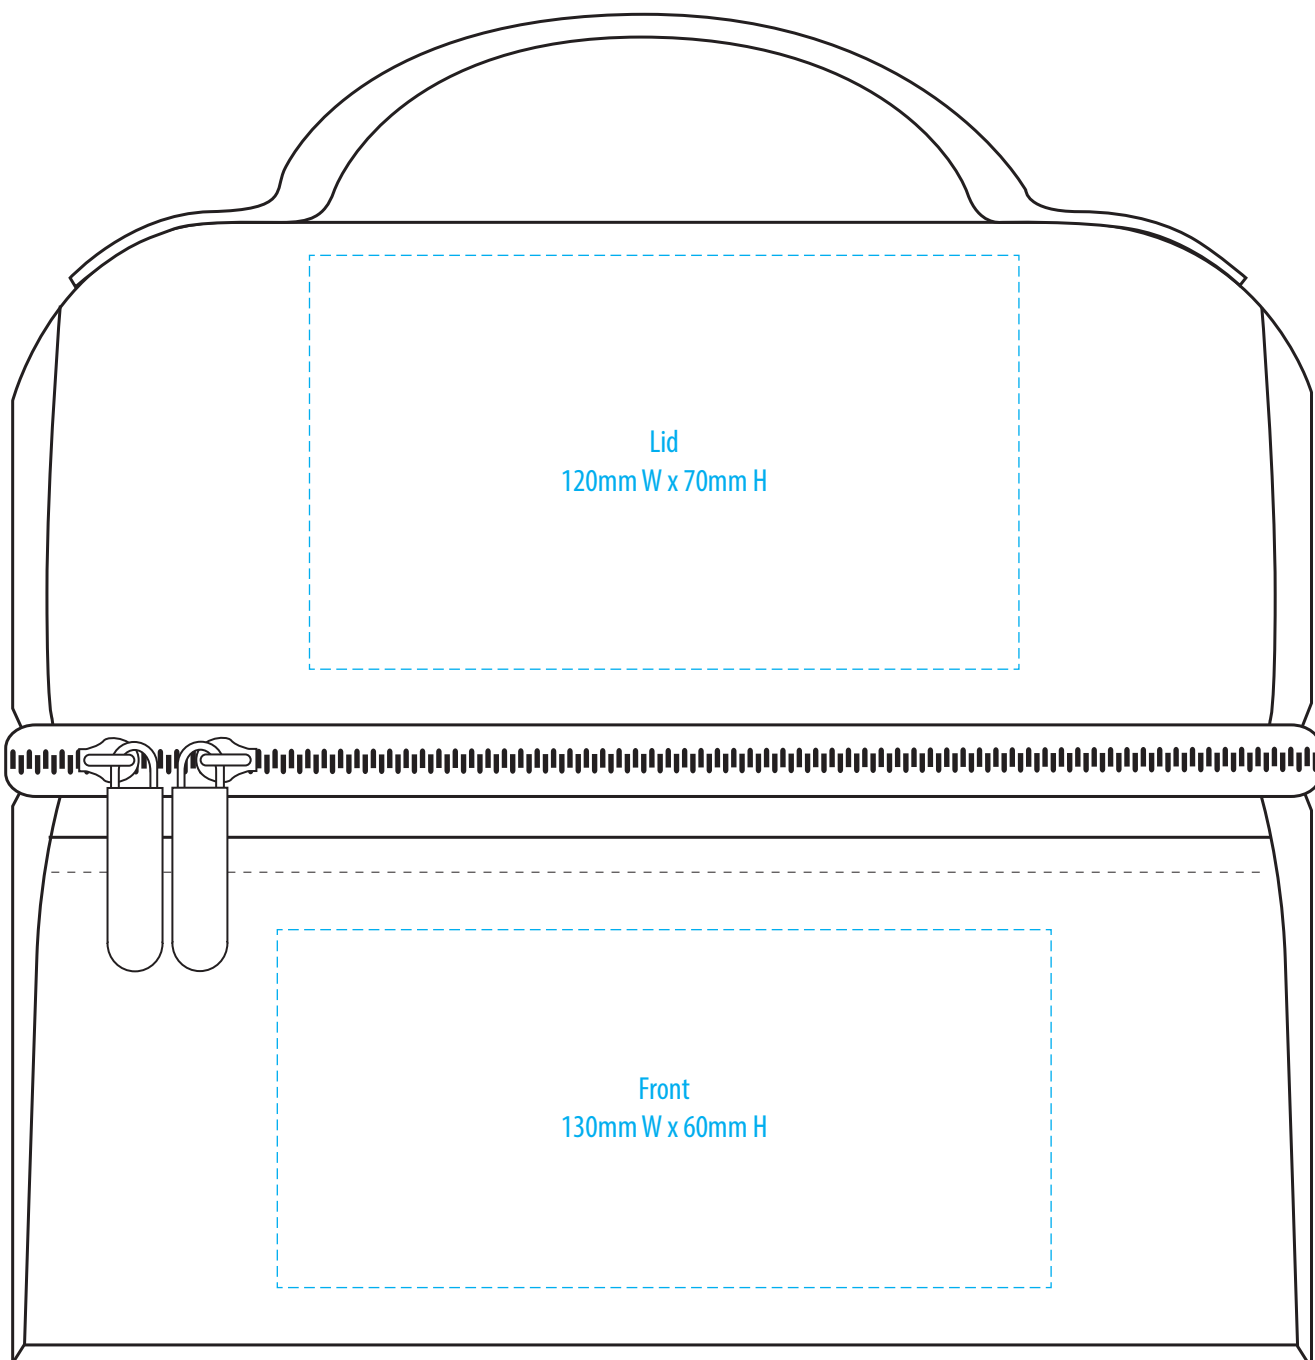

B471

COLOURWAYS

B471

NOTE:

The maximum decoration area is a guide only and is greatly dependant on the logo shape.

Lorem ipsum

EMBROIDERY / SUPASUB / SUPAETCH / SUPAFLEX

B471

NOTE:

The maximum decoration area is a guide only and is greatly dependant on the logo shape.

SUPACOLOUR

B471

NOTE:

The maximum decoration area is a guide only and is greatly dependant on the logo shape.

SCREENPRINT