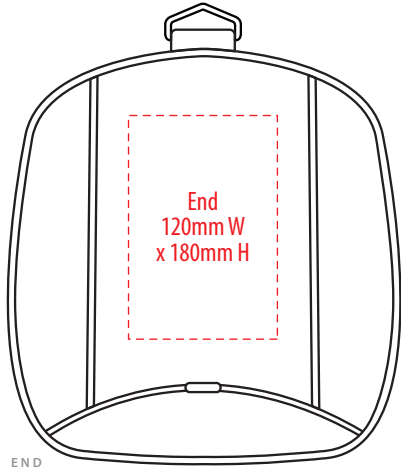

# B439

**NOTE:**

The maximum decoration area is a guide only and is greatly dependant on the logo shape.

-----

EMBROIDERY / SUPASUB / SUPAETCH / SUPAFLEX

# B439

**NOTE:**

The maximum decoration area is a guide only and is greatly dependant on the logo shape.