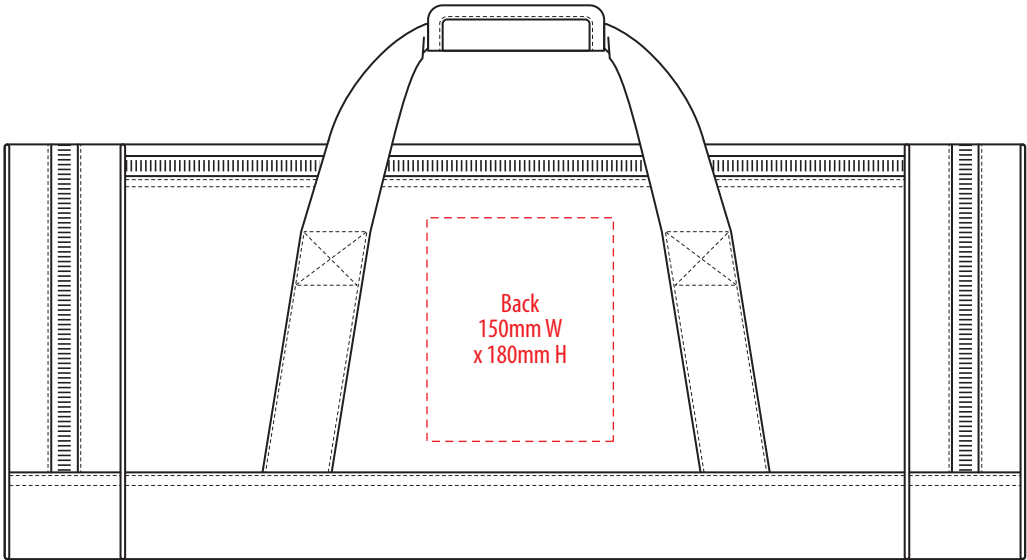

# B439

**NOTE:**

The maximum decoration area is a guide only and is greatly dependant on the logo shape.

-----

EMBROIDERY / SUPASUB / SUPAETCH / SUPAFLEX

# B439

**NOTE:**

The maximum decoration area is a guide only and is greatly dependant on the logo shape.