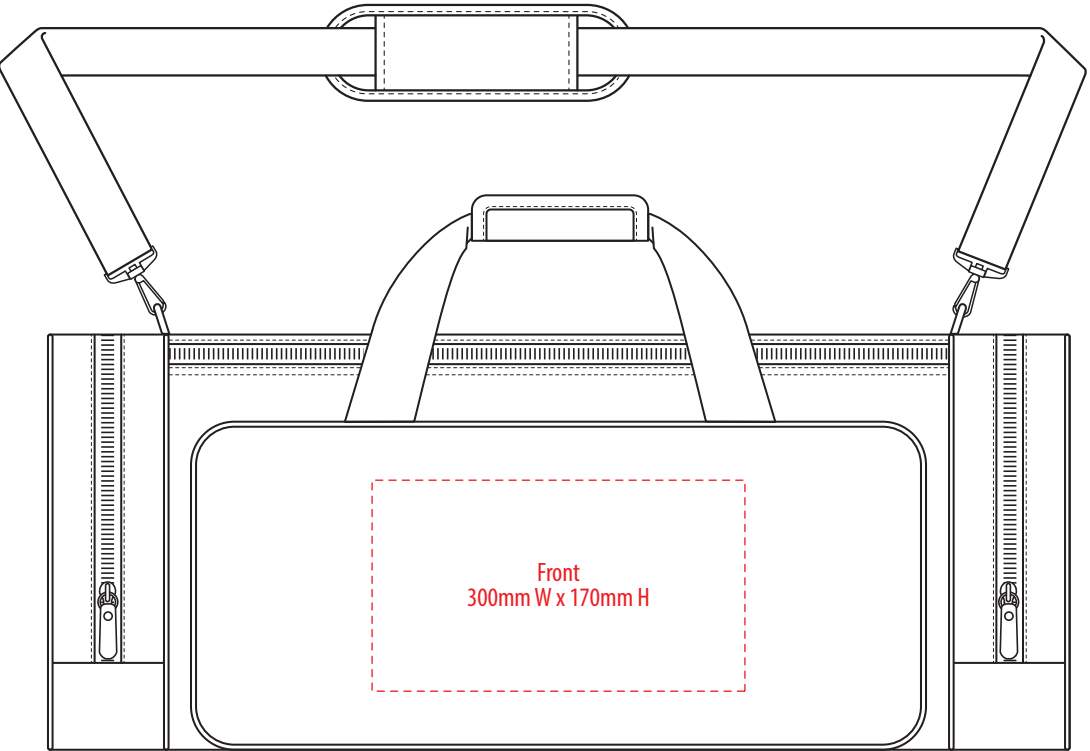

# B439

**NOTE:**

The maximum decoration area is a guide only and is greatly dependant on the logo shape.

-----

EMBROIDERY / SUPASUB / SUPAETCH / SUPAFLEX

# B439

**NOTE:**

The maximum decoration area is a guide only and is greatly dependant on the logo shape.