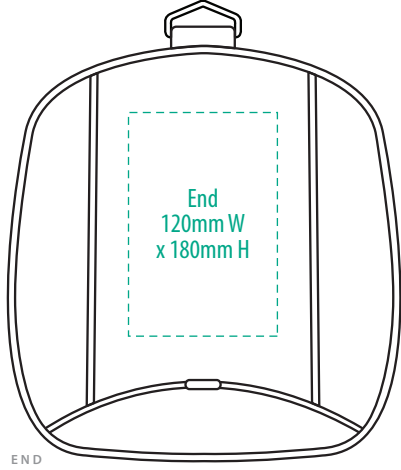

# B439

**NOTE:**

The maximum decoration area is a guide only and is greatly dependant on the logo shape.

-----

EMBROIDERY / SUPASUB / SUPAETCH / SUPAFLEX

# B439

**NOTE:**

The maximum decoration area is a guide only and is greatly dependant on the logo shape.

# B439

**NOTE:**

The maximum decoration area is a guide only and is greatly dependant on the logo shape.

-----  
SCREENPRINT