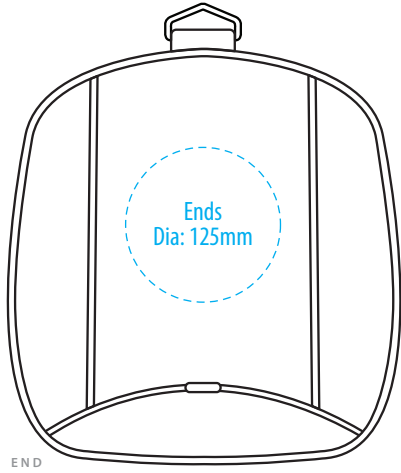

# B439

**NOTE:**

The maximum decoration area is a guide only and is greatly dependant on the logo shape.

-----

EMBROIDERY / SUPASUB / SUPAETCH / SUPAFLEX

# B439

**NOTE:**

The maximum decoration area is a guide only and is greatly dependant on the logo shape.