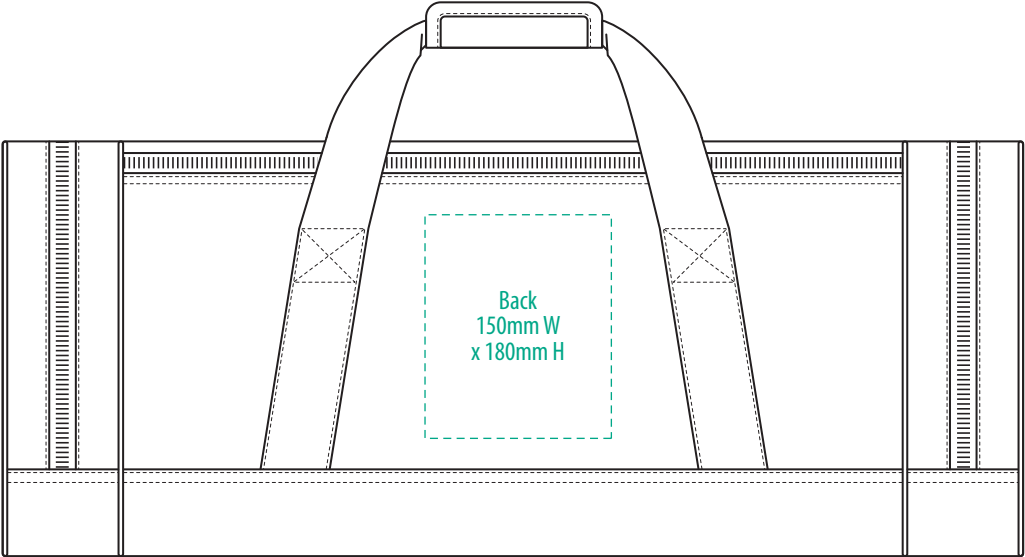

# B439

**NOTE:**

The maximum decoration area is a guide only and is greatly dependant on the logo shape.

-----

EMBROIDERY / SUPASUB / SUPAETCH / SUPAFLEX

# B439

**NOTE:**

The maximum decoration area is a guide only and is greatly dependant on the logo shape.

# B439

**NOTE:**

The maximum decoration area is a guide only and is greatly dependant on the logo shape.

-----  
SCREENPRINT