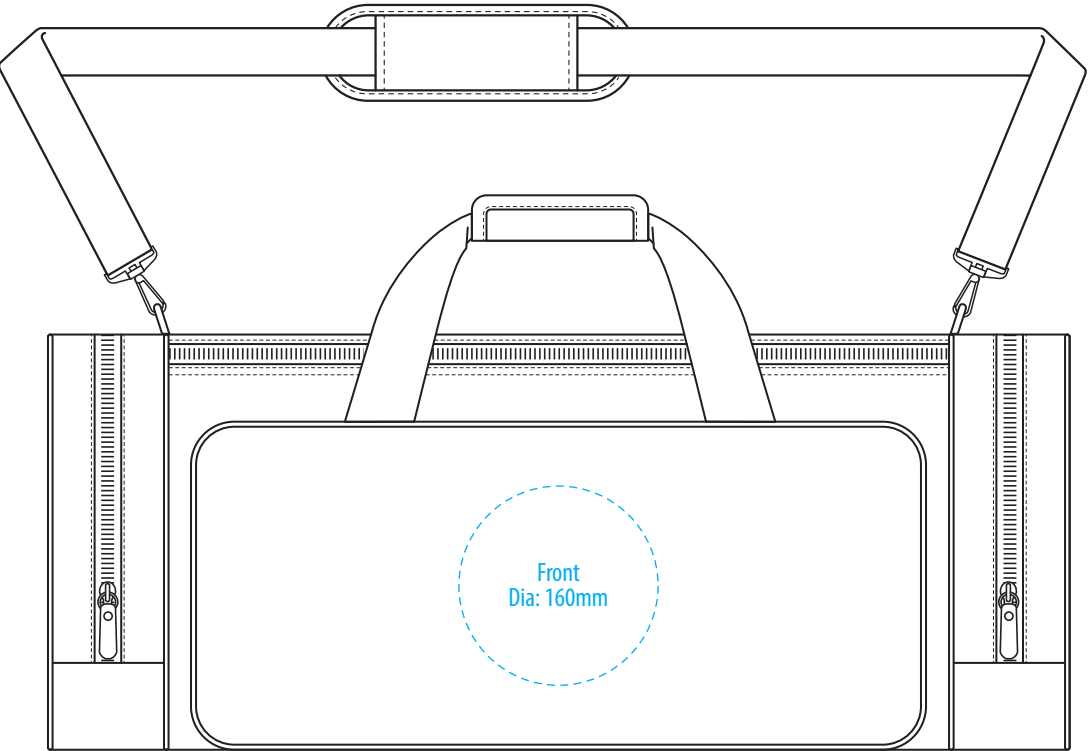

# B439

-----  
COLOUR

# B439

**NOTE:**

The maximum decoration area is a guide only and is greatly dependant on the logo shape.

-----

EMBROIDERY / SUPASUB / SUPAETCH / SUPAFLEX