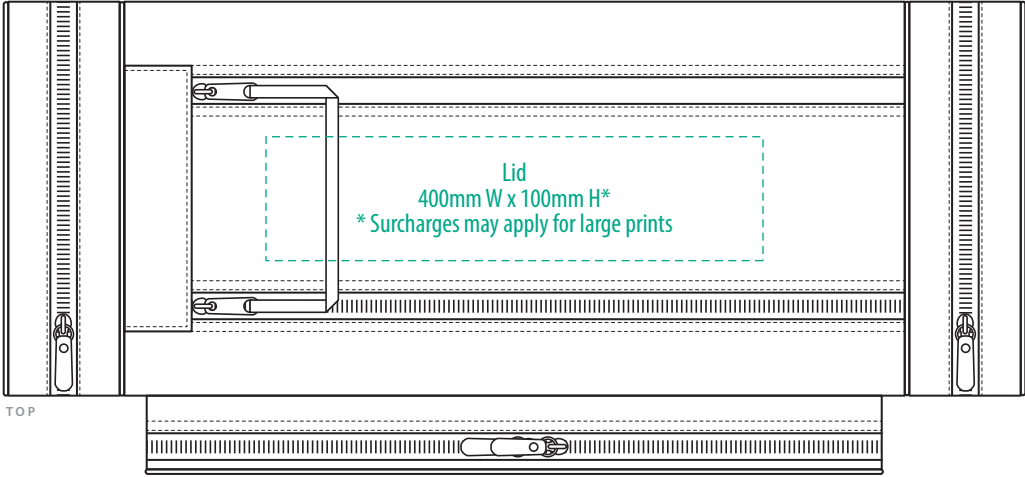

# B439

**NOTE:**

The maximum decoration area is a guide only and is greatly dependant on the logo shape.

-----

EMBROIDERY / SUPASUB / SUPAETCH / SUPAFLEX

# B439

**NOTE:**

The maximum decoration area is a guide only and is greatly dependant on the logo shape.

# B439

**NOTE:**

The maximum decoration area is a guide only and is greatly dependant on the logo shape.

-----  
SCREENPRINT