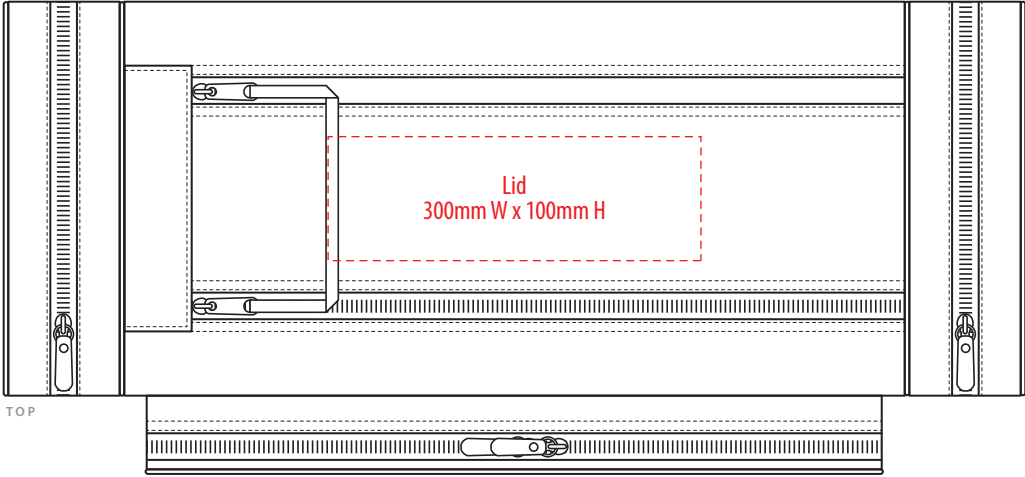

# B439

**NOTE:**

The maximum decoration area is a guide only and is greatly dependant on the logo shape.

-----

EMBROIDERY / SUPASUB / SUPAETCH / SUPAFLEX

# B439

**NOTE:**

The maximum decoration area is a guide only and is greatly dependant on the logo shape.