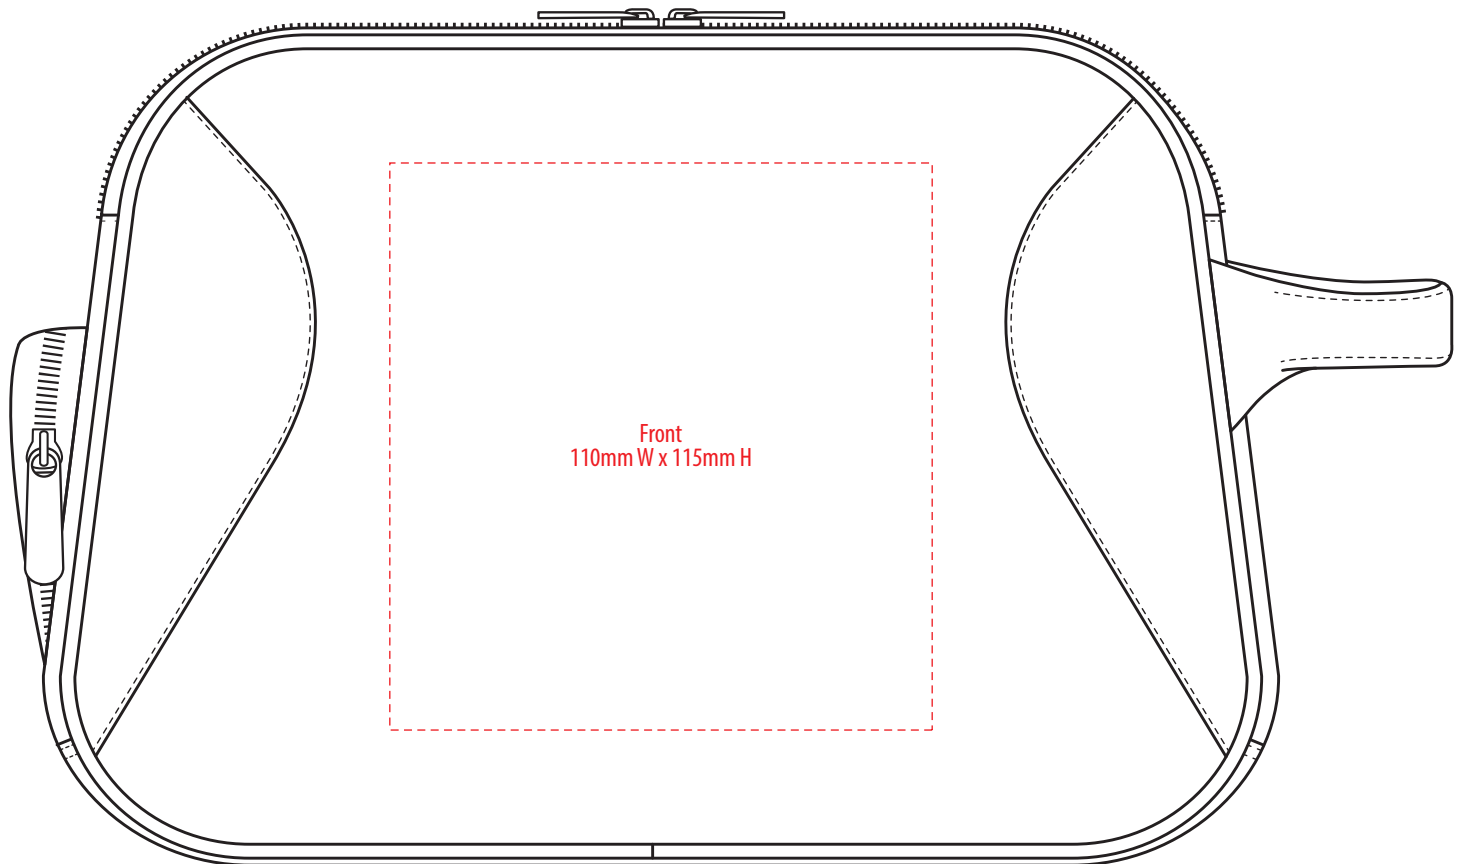

B403

FRONT

COLOUR

B403

NOTE:

The maximum decoration area is a guide only and is greatly dependant on the logo shape.

EMBROIDERY / SUPASUB / SUPAETCH / SUPAFLEX

B403

FRONT

NOTE:

The maximum decoration area is a guide only and is greatly dependant on the logo shape.

SUPACOLOUR / SCREENPRINT