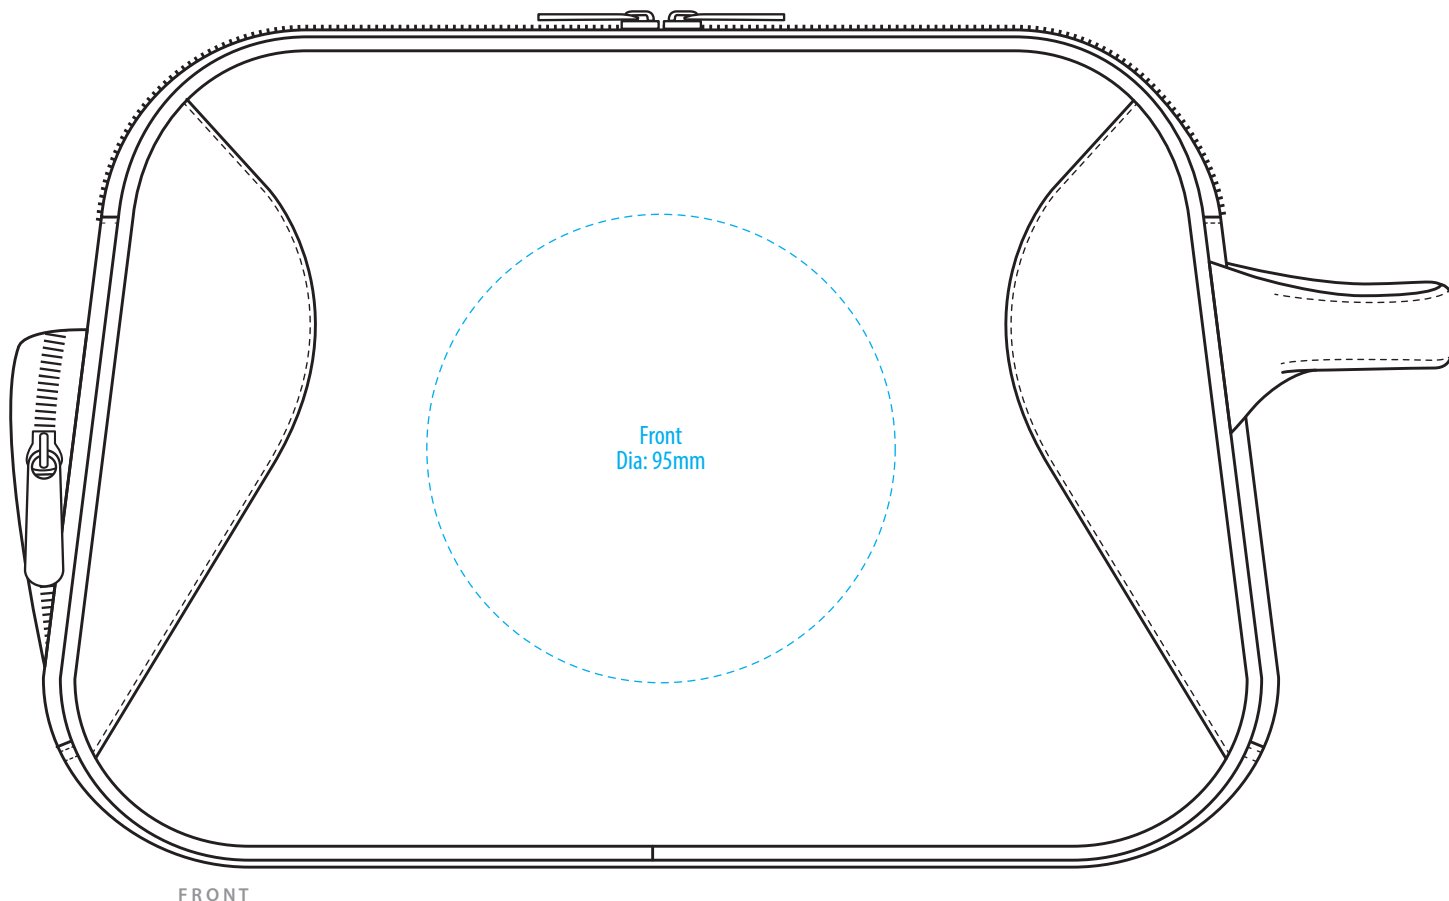

B403

FRONT

COLOUR

B403

NOTE:

The maximum decoration area is a guide only and is greatly dependant on the logo shape.

EMBROIDERY / SUPASUB / SUPAETCH / SUPAFLEX

B403

FRONT

NOTE:

The maximum decoration area is a guide only and is greatly dependant on the logo shape.

SUPACOLOUR / SCREENPRINT