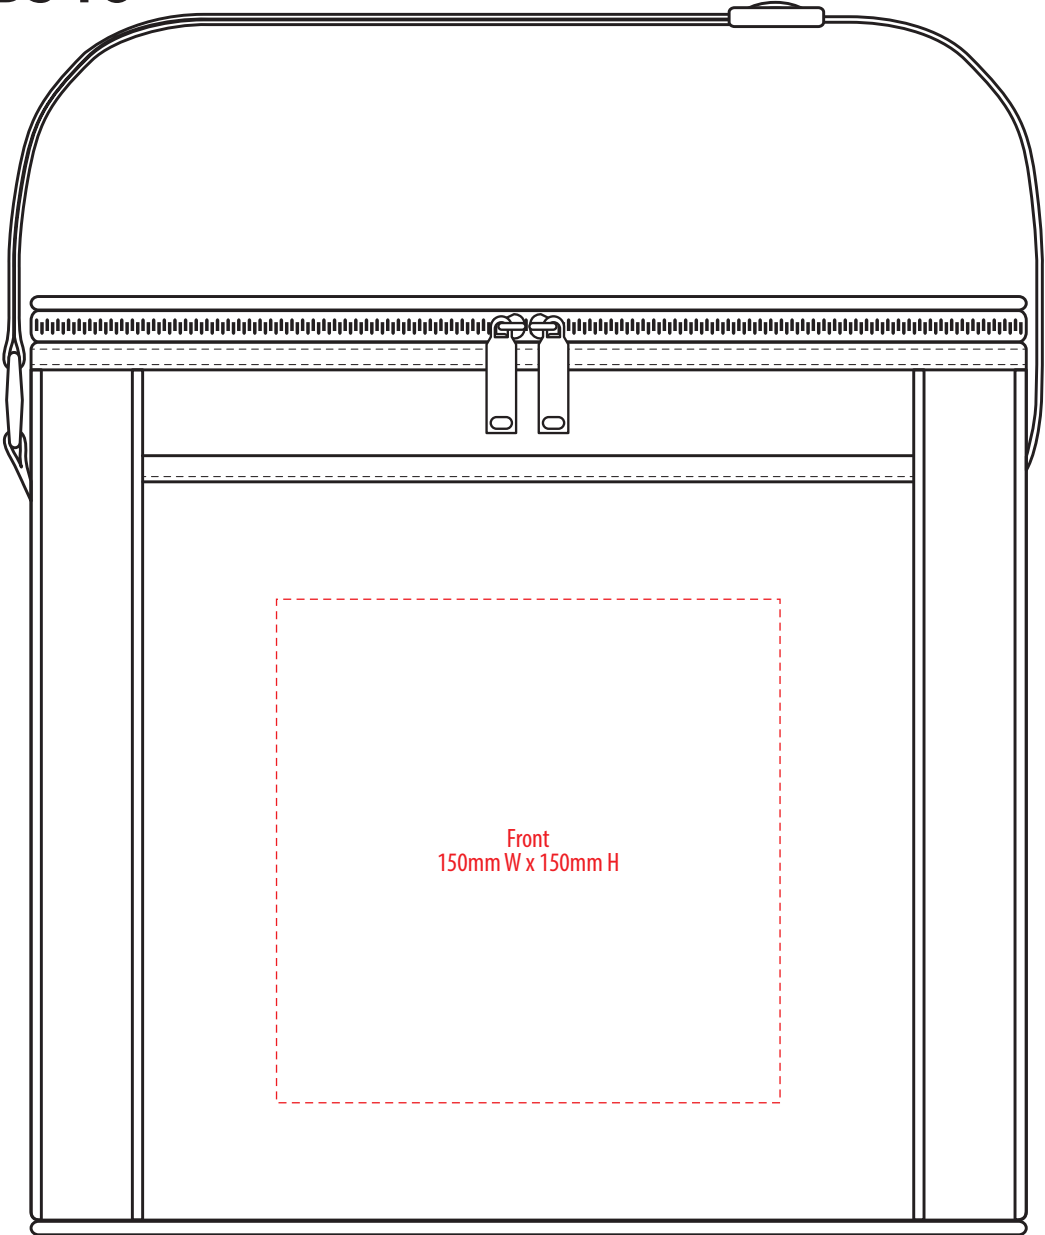

B340

FRONT

BACK

-----  
COLOUR

# B340

FRONT

BACK

**NOTE:** The maximum decoration area is a guide only and is greatly dependant on the logo shape.

-----  
SUPACOLOUR / SCREENPRINT